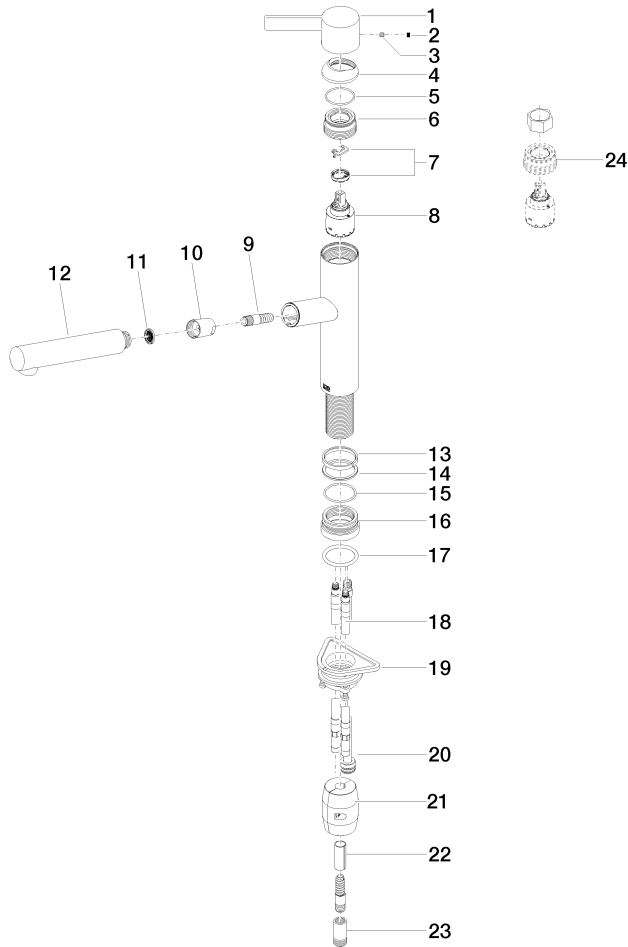

33 845 760

- 220mm projection
- pivotable spout 130°
- air-enriched flow
- height of mixer 288 mm
- height up to aerator 187 mm
- hole diameter 35 mm
- 1600mm metal shower hose
- max. flow 10 l/min at 3 bar flow pressure
- lead-free
- This product can help a building meet the requirements of Green Building Rating Systems, e.g. LEED®, BREEAM®, DGNB

33 845 760

**Flow rate chart**

**Certificates**

LGA\_28655.      Belgaqua\_21-027-      GDV\_0400282.  
27\_3.

33 845 760

Parts for other finishes can be found here: [Chrome](#)

## ENO Single-lever mixer Pull-out - Brushed Durabronz (23kt Gold)

ENO

33 845 760

### Spare parts list

No.	Item Number	Name	Quantity used	Delivery time
1	09 20 76 001-28	handle	1	20
2	90 31 20 109 00 90	plug	1	2
3	90 31 11 030 00 90	pin	1	2
4	09 28 30 012-28	cover	1	20
5	09 14 10 102 90	seal	1	2
6	09 24 04 270 90	nut	1	2
7	90 28 10 148 00 90	accessories	1	2
8	90 15 05 064 00 90	cartridge	1	2
9	04 30 02 121 00-85	hose	1	30
10	90 24 03 255 00-28	sleeve	1	20
11	09 23 01 039 90	sieve	1	2
12	04 12 11 106 00-28	shower	1	20
13	09 14 15 029 90	ring	1	2
14	09 28 10 144 90	ring	1	2
15	09 14 10 034 90	seal	1	2
16	09 27 76 001-28	rosette	1	20
17	09 14 10 036 90	seal	1	2
18	04 30 04 098 00 90	hose	2	60
19	04 30 11 040 00 90	fixing set	1	2
20	04 28 20 067 00 90	pipe	1	2
21	04 21 50 010 00 90	accessories	1	2
22	09 30 03 038 90	hose	1	2
23	90 24 03 253 00 90	adaptor	1	2
24	90 30 09 031 00 90	key	1	2