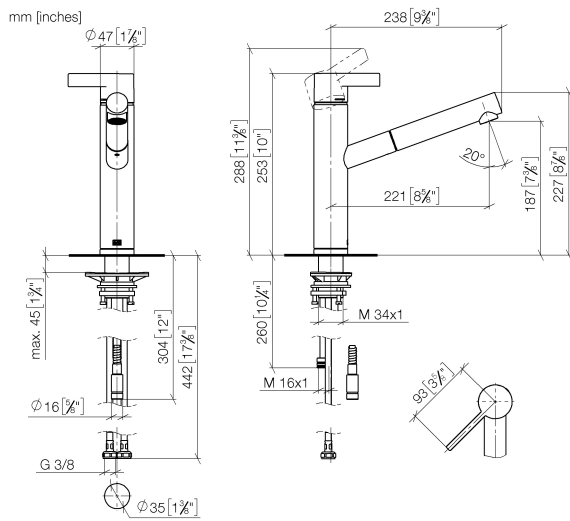

33 845 760

- 220mm projection
- pivotable spout 130°
- air-enriched flow
- height of mixer 288 mm
- height up to aerator 187 mm
- hole diameter 35 mm
- 1600mm metal shower hose
- max. flow 10 l/min at 3 bar flow pressure
- lead-free
- This product can help a building meet the requirements of Green Building Rating Systems, e.g. LEED®, BREEAM®, DGNB

33 845 760

**Flow rate chart**

**Certificates**

LGA\_28655.      Belgaqua\_21-027-      GDV\_0400282.  
27\_3.

33 845 760

Parts for other finishes can be found here: [Chrome](#)