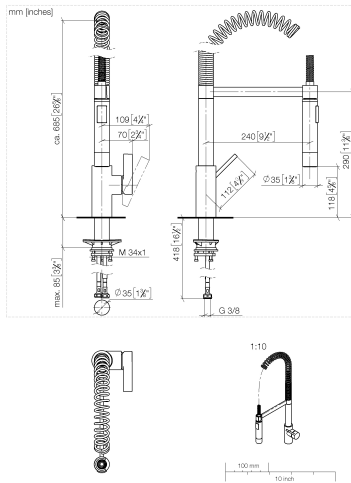

33 860 875

Flow rate chart

Certificates

LGA_18903.

Belgaqua_22_277_2
7_3.