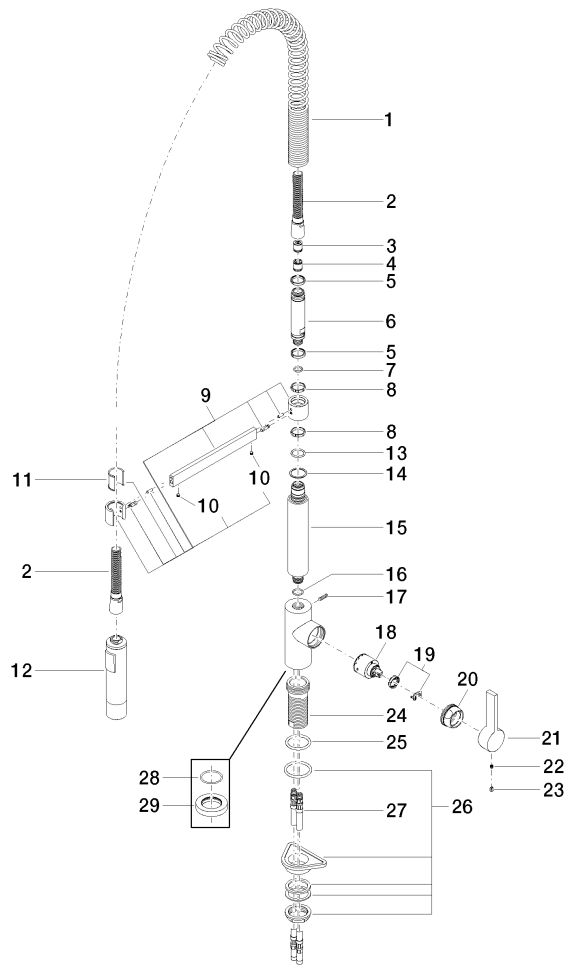

33 860 875

- 240mm projection
- pivotable 360°
- air-enriched flow and spray flow
- height of mixer 685 mm
- height up to aerator 129 mm
- hole diameter 35 mm
- sprayface with anti-scaling system
- max. flow 8 l/min at 3 bar flow pressure
- lead-free
- This product can help a building meet the requirements of Green Building Rating Systems, e.g. LEED®, BREEAM®, DGNB

Recommended miscellaneous

Strainer waste with control handle - Platinum 10 712 970-08

Recommended miscellaneous

Dispenser without rosette - Platinum 82 424 970-08

33 860 875

Flow rate chart

Certificates

LGA_18903.

Belgaqua_22_277_2
7_3.

33 860 875

Parts for other finishes can be found here: [Chrome](#)

33 860 875

Spare parts list

No.	Item Number	Name	Quantity used	Delivery time
1	09 16 02 035 90	spring	1	2
2	90 30 02 065 00-08	hose	1	-
Spare part can no longer be ordered, please order the replacement item				
3	09 23 01 046 90	back-flow preventer	1	2
4	90 23 01 141 00 90	back-flow preventer	1	2
5	09 14 15 024 90	ring	2	2
6	09 30 01 067 10-08	adaptor	1	40
7	90 14 10 077 00 90	seal	1	2
8	09 28 10 181 90	ring	2	2
9	04 17 20 029 00-08	holder	1	40
10	90 31 11 112 00 90	pin	2	2
11	09 18 40 118 90	sleeve	1	2
12	04 12 11 092 10-08	shower	1	40
13	09 14 10 100 90	seal	1	2
14	09 28 10 122 90	ring	1	2
15	09 11 10 072 10-08	connection	1	40
16	90 14 10 055 00 90	seal	1	2
17	04 31 11 113 00 90	pin	1	2
18	90 15 05 061 00 90	cartridge	1	60
19	90 28 10 148 00 90	accessories	1	2
20	09 24 04 107-08	nut	1	40
21	09 20 79 040-08	handle	1	40
22	90 31 11 030 00 90	pin	1	2
23	09 31 20 017 90	plug	1	2
24	09 30 01 111 20 90	sleeve	1	2
25	09 14 10 036 90	seal	1	2
26	04 23 10 044 02 90	fixing set	1	2
27	04 30 04 016 00 90	hose	2	60
28	09 14 10 149 90	seal	1	2
29	09 28 10 035-08	rosette	1	60