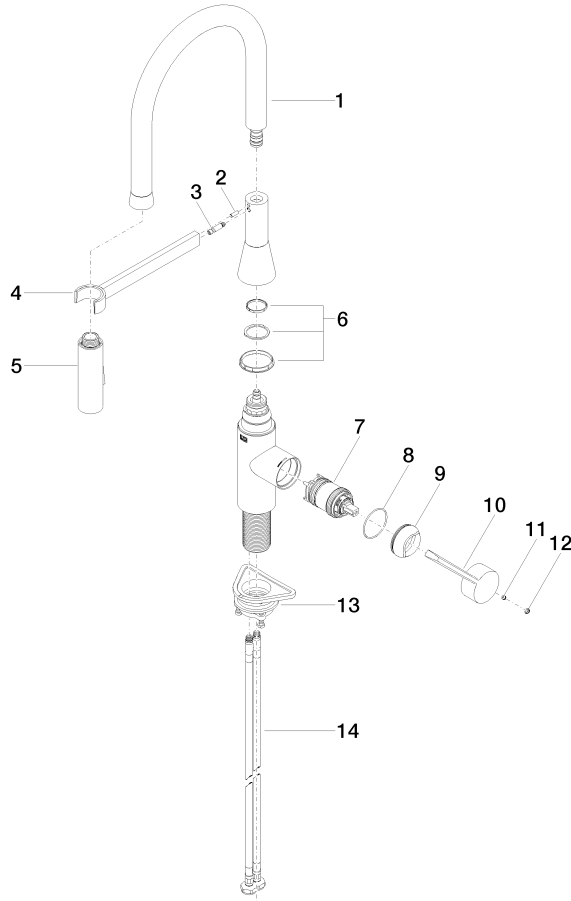

**SYNC Profi single-lever mixer - Brushed Platinum**

SYNC

33 865 895

- 200mm projection
- Flexible silicone hose with large operating range of up to 350 mm
- pivotable spout 360°
- Optional swivel limiter available with swivel limiter set 12 821 970 90
- This product can help a building meet the requirements of Green Building Rating Systems, e.g. LEED®, BREEAM®, DGNB
- air-enriched flow and spray flow
- height of mixer 451 mm
- height up to aerator 119 mm
- hole diameter 35 mm
- sprayface with anti-scaling system
- max. flow 9.5 l/min at 3 bar flow pressure
- lead-free

**Recommended miscellaneous**

**Swivel limitation set -** 12 821 970 90

**Recommended miscellaneous**

**Strainer waste with control handle - Brushed Platinum** 10 712 970-06

**Recommended miscellaneous**

**Dispenser without rosette - Brushed Platinum** 82 424 970-06

33 865 895

**Flow rate chart**

**Certificates**

Belgaqua\_21-027- LGA\_29573.  
27\_3.

33 865 895

Spare parts list

No.	Item Number	Name	Quantity used	Delivery time
1	90 30 02 100 00-06	hose	1	10
2	09 31 11 040 90	pin	1	2
3	09 31 11 209 90	pin	1	2
4	90 17 20 045 00-06	holder	1	10
5	04 12 11 150 00 90	shower	1	2
6	90 28 10 161 00 90	set	1	2
7	90 15 05 064 05 90	cartridge	1	2
8	09 14 10 190 90	seal	1	2
9	09 28 30 030-06	cover	1	10
10	09 20 89 020-06	handle	1	10
11	90 31 11 063 00 90	pin	1	2
12	90 31 20 087 00-06	plug	1	10
13	04 30 11 040 00 90	fixing set	1	2
14	04 30 04 101 00 90	hose	2	2