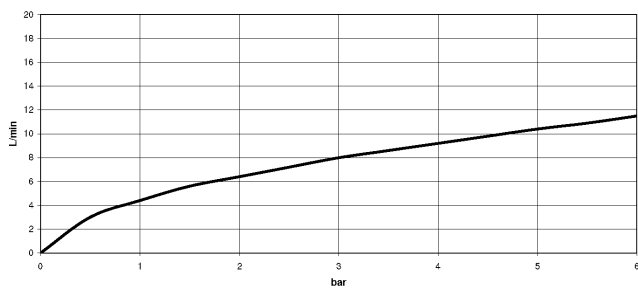

Flow rate chart

Certificates

Belgaqua_21-027- LGA_29573.
27_3.