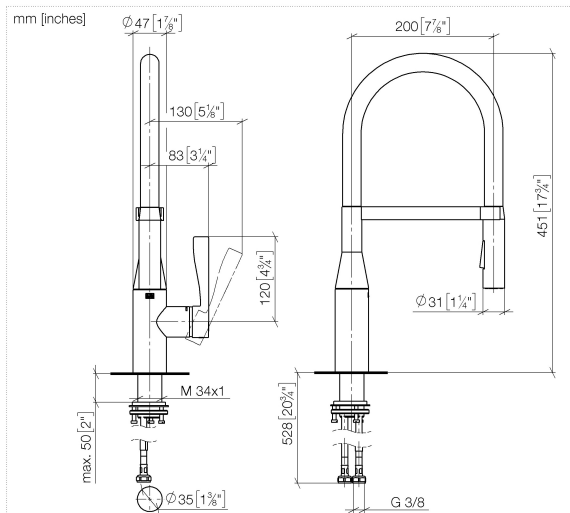

**SYNC Profi single-lever mixer - Brushed Platinum**

SYNC

33 865 895

- 200mm projection
- Flexible silicone hose with large operating range of up to 350 mm
- pivotable spout 360°
- Optional swivel limiter available with swivel limiter set 12 821 970 90
- This product can help a building meet the requirements of Green Building Rating Systems, e.g. LEED®, BREEAM®, DGNB
- air-enriched flow and spray flow
- height of mixer 451 mm
- height up to aerator 119 mm
- hole diameter 35 mm
- sprayface with anti-scaling system
- max. flow 9.5 l/min at 3 bar flow pressure
- lead-free

**Recommended miscellaneous**

**Swivel limitation set -** 12 821 970 90

**Recommended miscellaneous**

**Strainer waste with control handle - Brushed Platinum** 10 712 970-06

**Recommended miscellaneous**

**Dispenser without rosette - Brushed Platinum** 82 424 970-06

33 865 895

**Flow rate chart**

**Certificates**

Belgaqua\_21-027- LGA\_29573.  
27\_3.

33 865 895

Spare parts list

No.	Item Number	Name	Quantity used	Delivery time
1	90 30 02 100 00-06	hose	1	10
2	09 31 11 040 90	pin	1	2
3	09 31 11 209 90	pin	1	2
4	90 17 20 045 00-06	holder	1	10
5	04 12 11 150 00 90	shower	1	2
6	90 28 10 161 00 90	set	1	2
7	90 15 05 064 05 90	cartridge	1	2
8	09 14 10 190 90	seal	1	2
9	09 28 30 030-06	cover	1	10
10	09 20 89 020-06	handle	1	10
11	90 31 11 063 00 90	pin	1	2
12	90 31 20 087 00-06	plug	1	10
13	04 30 11 040 00 90	fixing set	1	2
14	04 30 04 101 00 90	hose	2	2