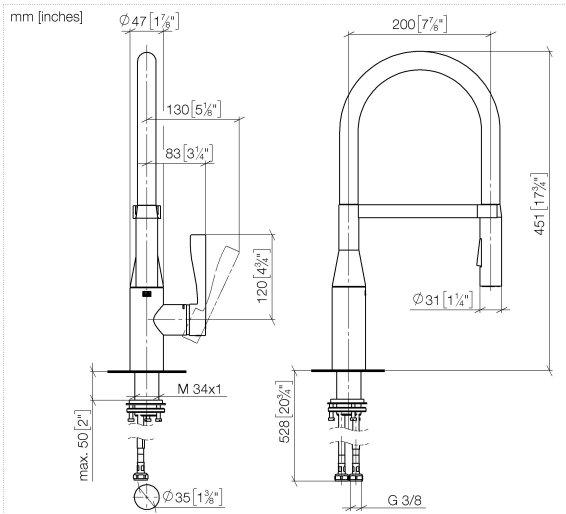

33 865 895

Flow rate chart