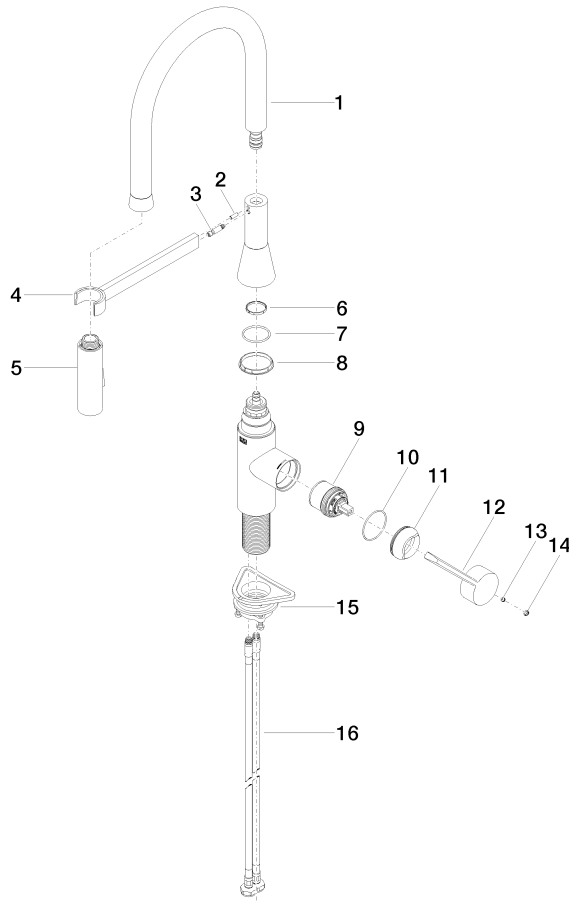

33 865 895

- 200mm projection
- Flexible silicone hose with large operating range of up to 350 mm
- pivotable spout 360°
- Optional swivel limiter available with swivel limiter set 12 821 970 90
- This product can help a building meet the requirements of Green Building Rating Systems, e.g. LEED®, BREEAM®, DGNB
- air-enriched flow and spray flow
- height of mixer 451 mm
- height up to aerator 119 mm
- hole diameter 35 mm
- sprayface with anti-scaling system
- max. flow 9.5 l/min at 3 bar flow pressure
- lead-free

Recommended miscellaneous

	Strainer waste with control handle - Brushed Champagne (22kt Gold)	10 712 970-46
--	---	---------------

33 865 895

Flow rate chart

33 865 895

Product version from 5/20/2021

SYNC Profi single-lever mixer - Brushed Champagne (22kt Gold)

SYNC

33 865 895

Spare parts list

Product version from 5/20/2021