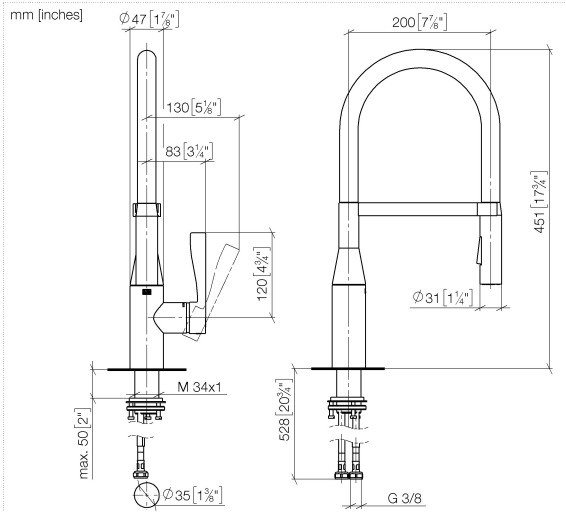

33 865 895

- 200mm projection
- Flexible silicone hose with large operating range of up to 350 mm
- pivotable spout 360°
- Optional swivel limiter available with swivel limiter set 12 821 970 90
- This product can help a building meet the requirements of Green Building Rating Systems, e.g. LEED®, BREEAM®, DGNB
- air-enriched flow and spray flow
- height of mixer 451 mm
- height up to aerator 119 mm
- hole diameter 35 mm
- sprayface with anti-scaling system
- max. flow 9.5 l/min at 3 bar flow pressure
- lead-free

Recommended miscellaneous

	Swivel limitation set -	12 821 970 90
--	--------------------------------	---------------

Recommended miscellaneous

	Dispenser without rosette - Brushed Champagne (22kt Gold)	82 424 970-46
--	--	---------------

Recommended miscellaneous

	Strainer waste with control handle - Brushed Champagne (22kt Gold)	10 712 970-46
--	---	---------------

33 865 895

Flow rate chart

33 865 895

Product version from 5/20/2021

SYNC Profi single-lever mixer - Brushed Champagne (22kt Gold)