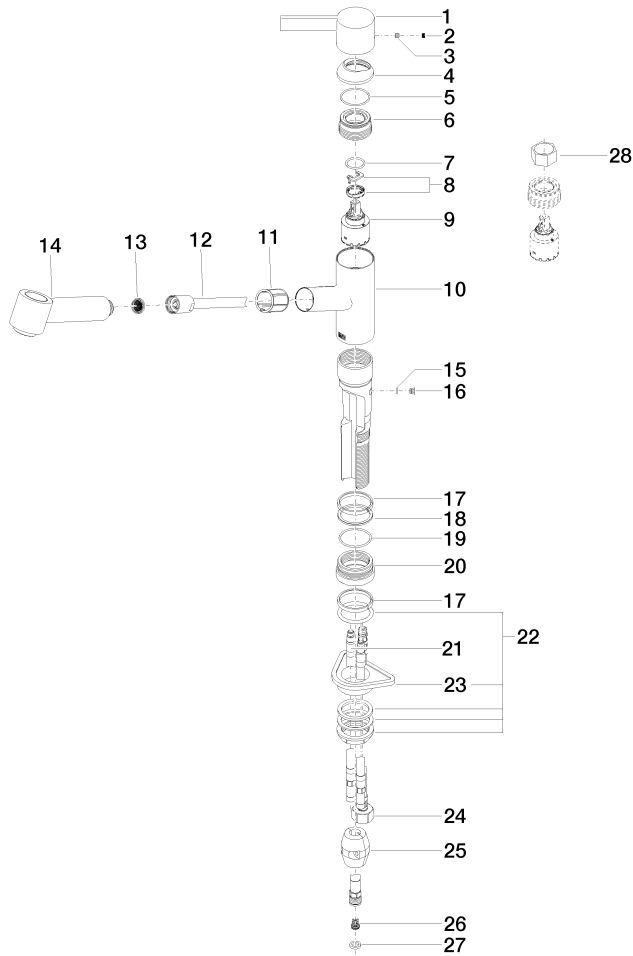

33 870 760

- 225mm projection
- pivotable spout 130°
- air-enriched flow and spray flow
- height of mixer 167 mm
- height up to aerator 137 mm
- hole diameter 35 mm
- fabric braided hose 1500 mm
- max. flow 8.3 l/min at 3 bar flow pressure
- lead-free
- This product can help a building meet the requirements of Green Building Rating Systems, e.g. LEED®, BREEAM®, DGNB

Recommended miscellaneous

Strainer waste with control handle - Brushed Dark Platinum 10 712 970-99

Recommended miscellaneous

Dispenser without rosette - Brushed Dark Platinum 82 424 970-99

33 870 760

Flow rate chart

Certificates

ETA_20612.

LGA_19873.

GDV_0400277.

Belgaqua_22_277_2
7_3.

33 870 760

Parts for other finishes can be found here: [Chrome](#)

33 870 760

Spare parts list

No.	Item Number	Name	Quantity used	Delivery time
1	09 20 76 001-99	handle	1	30
2	90 31 20 109 00 90	plug	1	2
3	90 31 11 030 00 90	pin	1	2
4	09 28 30 012-99	cover	1	30
5	09 14 10 102 90	seal	1	2
6	09 24 04 270 90	nut	1	2
7	09 14 10 031 90	seal	1	2
8	90 28 10 148 00 90	accessories	1	2
9	90 15 05 064 00 90	cartridge	1	2
10	09 19 76 001-99	sleeve	1	30
11	09 18 40 099 90	sleeve	1	2
12	90 30 02 062 00-99	hose	1	30
13	09 23 01 039 90	sieve	1	2
14	90 12 11 098 00-99	shower	1	30
15	09 14 10 001 90	seal	1	2
16	09 30 30 113 20 90	screw	1	2
17	09 14 15 029 90	ring	2	2
18	09 28 10 144 90	ring	1	2
19	09 14 10 034 90	seal	1	2
20	09 27 76 001-99	rosette	1	30
21	04 30 04 018 00 90	hose	2	60
22	04 23 10 044 02 90	fixing set	1	2
23	09 18 40 090 90	sleeve	1	2
24	04 30 04 029 00 90	hose	1	2
25	04 21 50 005 00 90	accessories	1	2
26	09 23 01 131 90	back-flow preventer	1	2
27	90 14 20 019 00 90	seal	1	2
28	90 30 09 031 00 90	key	1	2