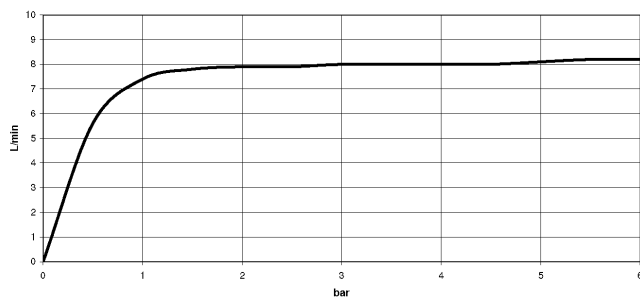

Flow rate chart

Certificates

LGA_18252.   Belgaqua_21-379-   GDV_0400277.
27_3.