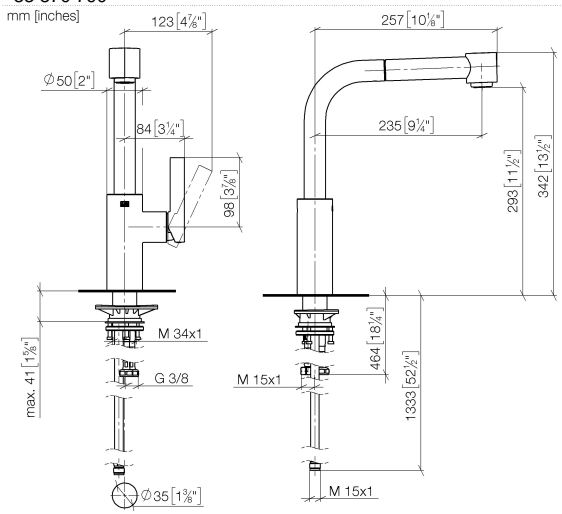

ELIO Single-lever mixer Pull-out with spray function - Brushed Durabron (23kt Gold)

ELIO

33 870 790

- 235mm projection
- pivotable spout 360°
- air-enriched flow and spray flow
- height of mixer 342 mm
- height up to aerator 292 mm
- hole diameter 35 mm
- fabric braided hose 1500 mm
- max. flow 8 l/min at 3 bar flow pressure
- lead-free
- This product can help a building meet the requirements of Green Building Rating Systems, e.g. LEED®, BREEAM®, DGNB

mm [inches]

Flow rate chart

Certificates

LGA_18252. Belgaqua_21-379- GDV_0400277.
27_3.

33 870 790

Parts for other finishes can be found here: [Chrome](#)

Spare parts list

No.	Item Number	Name	Quantity used	Delivery time
1	90 12 11 098 00-28	shower	1	20
2	09 23 01 039 90	sieve	1	2
3	90 30 02 062 00-28	hose	1	20
4	90 28 22 186 00-28	spout	1	20
5	09 30 30 054 90	screw	1	2
6	90 15 05 061 00 90	cartridge	1	60
7	90 28 10 148 00 90	accessories	1	2
8	09 24 04 141-28	nut	1	20
9	09 20 79 040-28	handle	1	20
10	90 31 11 030 00 90	pin	1	2
11	90 31 20 109 00 90	plug	1	2
12	04 23 10 044 02 90	fixing set	1	2
13	04 30 04 104 00 90	hose	2	2
14	04 30 04 029 00 90	hose	1	2
15	04 21 50 005 00 90	accessories	1	2
16	09 23 01 131 90	back-flow preventer	1	2
17	90 14 20 019 00 90	seal	1	2