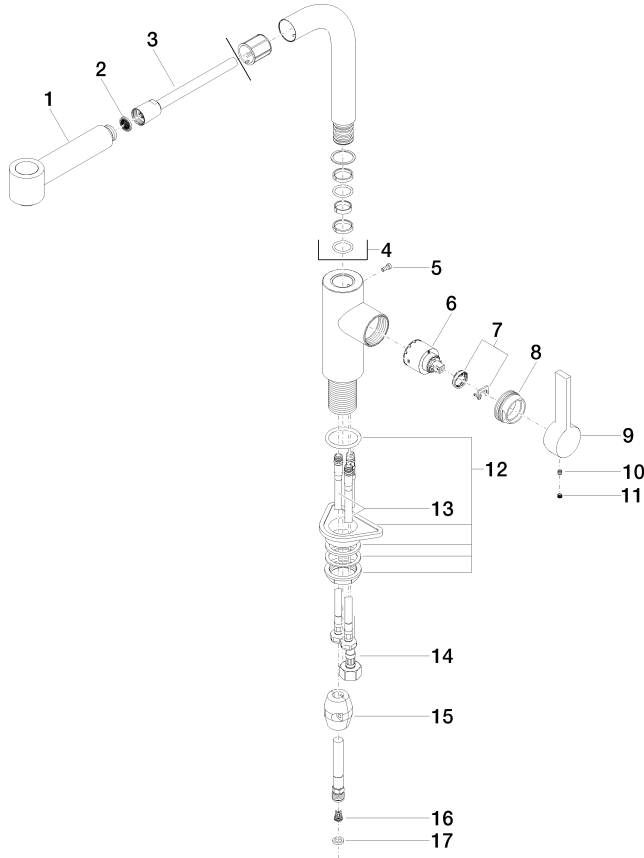

ELIO Single-lever mixer Pull-out with spray function - Brushed Durabron (23kt Gold)

ELIO

33 870 790

- 235mm projection
- pivotable spout 360°
- air-enriched flow and spray flow
- height of mixer 342 mm
- height up to aerator 292 mm
- hole diameter 35 mm
- fabric braided hose 1500 mm
- max. flow 8 l/min at 3 bar flow pressure
- lead-free
- This product can help a building meet the requirements of Green Building Rating Systems, e.g. LEED®, BREEAM®, DGNB

mm [inches]

Flow rate chart

Certificates

LGA_18252. Belgaqua_21-379- GDV_0400277.
27_3.

33 870 790

Parts for other finishes can be found here: [Chrome](#)

Spare parts list

No.	Item Number	Name	Quantity used	Delivery time
1	90 12 11 098 00-28	shower	1	20
2	09 23 01 039 90	sieve	1	2
3	90 30 02 062 00-28	hose	1	20
4	90 28 22 186 00-28	spout	1	20
5	09 30 30 054 90	screw	1	2
6	90 15 05 061 00 90	cartridge	1	60
7	90 28 10 148 00 90	accessories	1	2
8	09 24 04 141-28	nut	1	20
9	09 20 79 040-28	handle	1	20
10	90 31 11 030 00 90	pin	1	2
11	90 31 20 109 00 90	plug	1	2
12	04 23 10 044 02 90	fixing set	1	2
13	04 30 04 104 00 90	hose	2	2
14	04 30 04 029 00 90	hose	1	2
15	04 21 50 005 00 90	accessories	1	2
16	09 23 01 131 90	back-flow preventer	1	2
17	90 14 20 019 00 90	seal	1	2