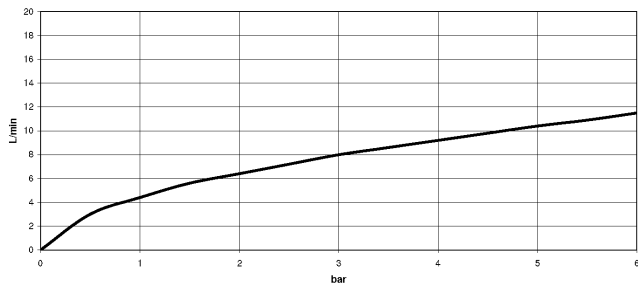

Flow rate chart

Certificates

LGA_28657.

Belgaqua_24-005-
27_3.