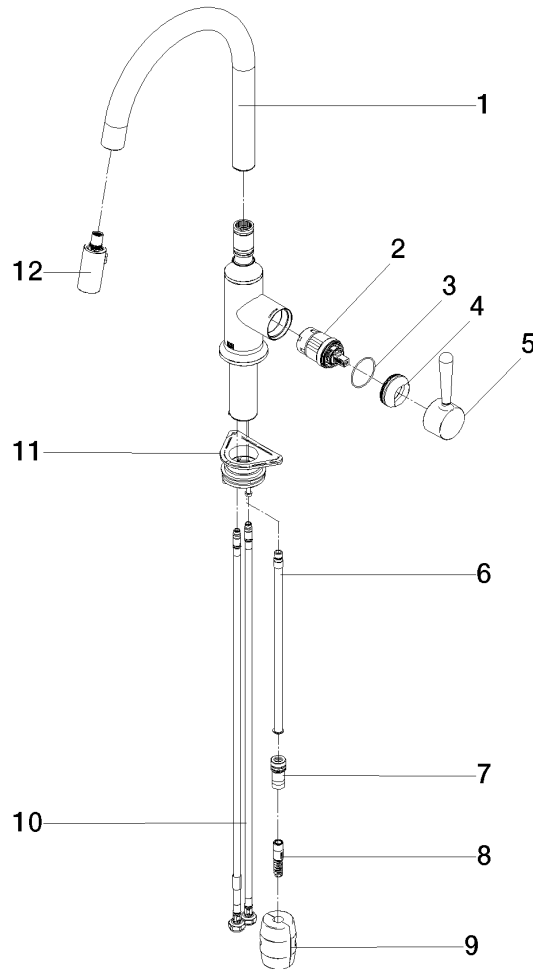

33 870 809

- 240mm projection
- pivotable spout 360°
- Optional swivel limiter available with swivel limiter set 12 823 970 90
- air-enriched flow and spray flow
- 1800 mm metal shower hose
- sprayface with anti-scaling system
- max. flow 8 l/min at 3 bar flow pressure
- lead-free
- This product can help a building meet the requirements of Green Building Rating Systems, e.g. LEED®, BREEAM®, DGNB

Recommended miscellaneous

Swivel limitation set -

12 823 970 90

Recommended miscellaneous

VAIA Dispenser with rosette - Durabronss (23kt Gold)

82 434 809-09

33 870 809

Flow rate chart

Certificates

LGA\_28657.

Belgaqua\_24-005-  
27\_3.

33 870 809

**Spare parts list**

No.	Item Number	Name	Quantity used	Delivery time
1	90 28 22 397 00-09	spout	1	40
2	90 15 05 064 05 90	cartridge	1	2
3	09 14 10 190 90	seal	1	2
4	09 28 30 030-09	cover	1	40
5	90 20 80 052 00-09	handle	1	40
6	04 28 20 067 00 90	pipe	1	2
7	90 24 03 253 00 90	adaptor	1	2
8	04 30 02 120 00-85	hose	1	30
9	04 21 50 010 00 90	accessories	1	2
10	04 30 04 101 00 90	hose	2	2
11	04 30 11 040 00 90	fixing set	1	2
12	90 18 40 317 00-09	shower	1	40