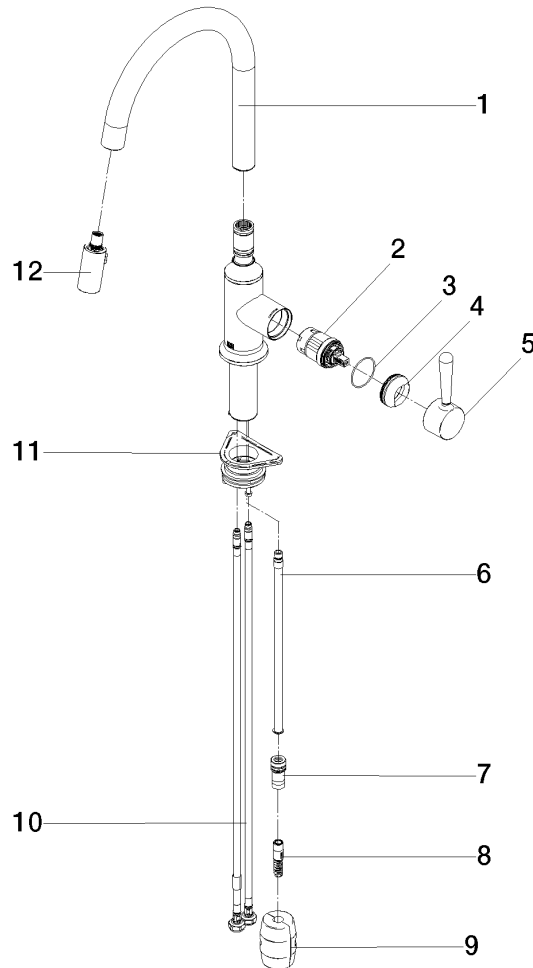

**VAIA Single-lever mixer Pull-down with spray function - Brushed Durabross (23kt Gold)**

VAIA

33 870 809

- 240mm projection
- pivotable spout 360°
- Optional swivel limiter available with swivel limiter set 12 823 970 90
- air-enriched flow and spray flow
- 1800 mm metal shower hose
- sprayface with anti-scaling system
- max. flow 8 l/min at 3 bar flow pressure
- lead-free
- This product can help a building meet the requirements of Green Building Rating Systems, e.g. LEED®, BREEAM®, DGNB

**Recommended miscellaneous**

**Swivel limitation set -**

12 823 970 90

**Recommended miscellaneous**

**VAIA Dispenser with rosette -  
Brushed Durabross (23kt Gold)**

82 434 809-28

33 870 809  
mm [inches]  
1:5

**Flow rate chart**

**Certificates**

LGA\_28657.

Belgaqua\_24-005-  
27\_3.

33 870 809

**Spare parts list**

No.	Item Number	Name	Quantity used	Delivery time
1	90 28 22 397 00-28	spout	1	20
2	90 15 05 064 05 90	cartridge	1	2
3	09 14 10 190 90	seal	1	2
4	09 28 30 030-28	cover	1	20
5	90 20 80 052 00-28	handle	1	20
6	04 28 20 067 00 90	pipe	1	2
7	90 24 03 253 00 90	adaptor	1	2
8	04 30 02 120 00-85	hose	1	30
9	04 21 50 010 00 90	accessories	1	2
10	04 30 04 101 00 90	hose	2	2
11	04 30 11 040 00 90	fixing set	1	2
12	90 18 40 317 00-28	shower	1	20