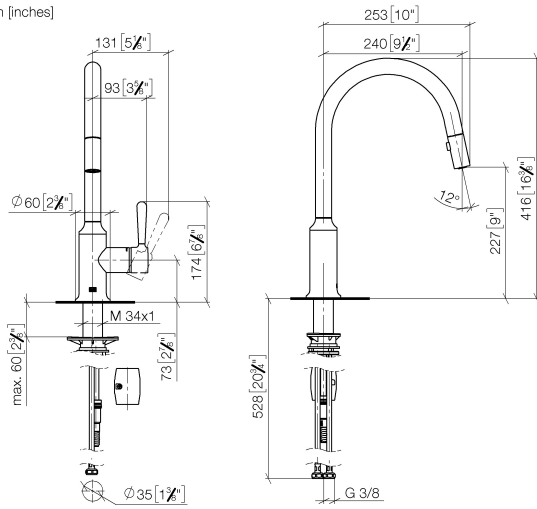

**VAIA Single-lever mixer Pull-down with spray function - Brushed Durabross (23kt Gold)**

VAIA

33 870 809

- 240mm projection
- pivotable spout 360°
- Optional swivel limiter available with swivel limiter set 12 823 970 90
- air-enriched flow and spray flow
- 1800 mm metal shower hose
- sprayface with anti-scaling system
- max. flow 8 l/min at 3 bar flow pressure
- lead-free
- This product can help a building meet the requirements of Green Building Rating Systems, e.g. LEED®, BREEAM®, DGNB

**Recommended miscellaneous**

**Swivel limitation set -**

12 823 970 90

**Recommended miscellaneous**

**VAIA Dispenser with rosette -  
Brushed Durabross (23kt Gold)**

82 434 809-28

33 870 809  
mm [inches]  
1:5

**Flow rate chart**

**Certificates**

LGA\_28657.

Belgaqua\_24-005-  
27\_3.

33 870 809

**Spare parts list**

No.	Item Number	Name	Quantity used	Delivery time
1	90 28 22 397 00-28	spout	1	20
2	90 15 05 064 05 90	cartridge	1	2
3	09 14 10 190 90	seal	1	2
4	09 28 30 030-28	cover	1	20
5	90 20 80 052 00-28	handle	1	20
6	04 28 20 067 00 90	pipe	1	2
7	90 24 03 253 00 90	adaptor	1	2
8	04 30 02 120 00-85	hose	1	30
9	04 21 50 010 00 90	accessories	1	2
10	04 30 04 101 00 90	hose	2	2
11	04 30 11 040 00 90	fixing set	1	2
12	90 18 40 317 00-28	shower	1	20