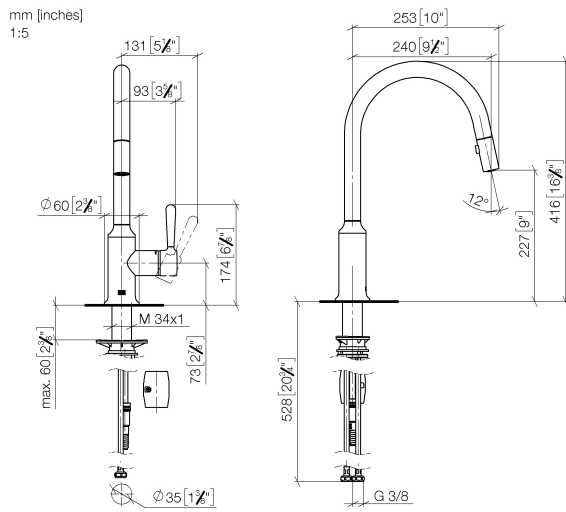

33 870 809

- 240mm projection
- pivotable spout 360°
- Optional swivel limiter available with swivel limiter set 12 823 970 90
- air-enriched flow and spray flow
- 1800 mm metal shower hose
- sprayface with anti-scaling system
- max. flow 8 l/min at 3 bar flow pressure
- lead-free
- This product can help a building meet the requirements of Green Building Rating Systems, e.g. LEED®, BREEAM®, DGNB

Recommended miscellaneous

Swivel limitation set -

12 823 970 90

Recommended miscellaneous

VAIA Dispenser with rosette -  
Matte Black

82 434 809-33

33 870 809

Flow rate chart

Certificates

LGA\_28657.

Belgaqua\_24-005-  
27\_3.

33 870 809

Spare parts list

No.	Item Number	Name	Quantity used	Delivery time
1	90 28 22 397 00-33	spout	1	30
2	90 15 05 064 05 90	cartridge	1	2
3	09 14 10 190 90	seal	1	2
4	09 28 30 030-33	cover	1	2
5	90 20 80 052 00-33	handle	1	30
6	04 28 20 067 00 90	pipe	1	2
7	90 24 03 253 00 90	adaptor	1	2
8	04 30 02 120 00-85	hose	1	30
9	04 21 50 010 00 90	accessories	1	2
10	04 30 04 101 00 90	hose	2	2
11	04 30 11 040 00 90	fixing set	1	2
12	90 18 40 317 00-33	shower	1	30