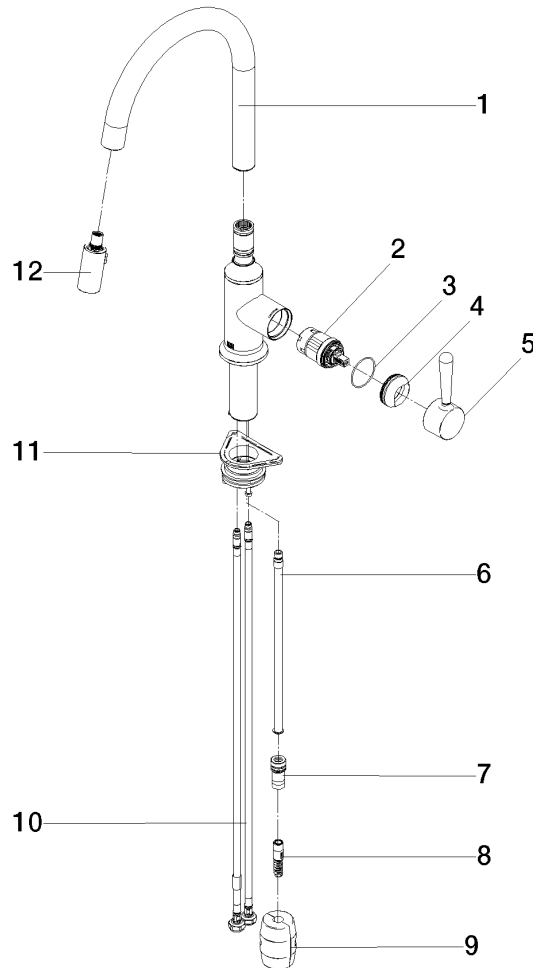

33 870 809

- 240mm projection
- pivotable spout 360°
- Optional swivel limiter available with swivel limiter set 12 823 970 90
- air-enriched flow and spray flow
- 1800 mm metal shower hose
- sprayface with anti-scaling system
- max. flow 8 l/min at 3 bar flow pressure
- lead-free
- This product can help a building meet the requirements of Green Building Rating Systems, e.g. LEED®, BREEAM®, DGNB

Recommended miscellaneous

Swivel limitation set -

12 823 970 90

Recommended miscellaneous

VAIA Dispenser with rosette -  
Matte Black

82 434 809-33

33 870 809

Flow rate chart

Certificates

LGA\_28657.

Belgaqua\_24-005-  
27\_3.

33 870 809

Spare parts list

No.	Item Number	Name	Quantity used	Delivery time
1	90 28 22 397 00-33	spout	1	30
2	90 15 05 064 05 90	cartridge	1	2
3	09 14 10 190 90	seal	1	2
4	09 28 30 030-33	cover	1	2
5	90 20 80 052 00-33	handle	1	30
6	04 28 20 067 00 90	pipe	1	2
7	90 24 03 253 00 90	adaptor	1	2
8	04 30 02 120 00-85	hose	1	30
9	04 21 50 010 00 90	accessories	1	2
10	04 30 04 101 00 90	hose	2	2
11	04 30 11 040 00 90	fixing set	1	2
12	90 18 40 317 00-33	shower	1	30