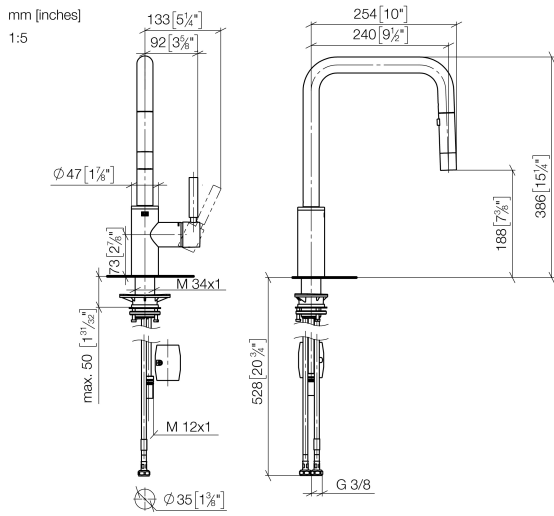

33 870 861

- 240mm projection
- pivotable spout 360°
- Optional swivel limiter available with swivel limiter set 12 823 970 90
- laminar and spray flow
- 1800 mm metal shower hose
- sprayface with anti-scaling system
- max. flow 10.4 l/min at 3 bar flow pressure
- lead-free
- This product can help a building meet the requirements of Green Building Rating Systems, e.g. LEED®, BREEAM®, DGNB

82 424 970-08

33 870 861

**Flow rate chart**

**Certificates**

LGA\_38641.

Belgaqua\_24-005-  
27\_3.

33 870 861

**Spare parts list**

No.	Item Number	Name	Quantity used	Delivery time
1	90 12 11 148 00-08	shower	1	40
2	04 30 02 120 00-85	hose	1	30
3	90 28 22 308 00-08	spout	1	-
Spare part can no longer be ordered, please order the replacement item				
4	09 28 10 160 90	ring	2	2
5	09 18 40 186 90	sleeve	1	2
6	90 15 05 064 05 90	cartridge	1	2
7	09 14 10 190 90	seal	1	2
8	09 28 30 030-08	cover	1	40
9	90 20 66 027 00-08	handle	1	40
10	04 30 11 040 00 90	fixing set	1	2
11	09 20 93 056 90	insert	1	2
12	04 30 04 100 00 90	hose	2	2
13	04 28 20 067 00 90	pipe	1	2
14	90 24 03 253 00 90	adaptor	1	2
15	04 21 50 010 00 90	accessories	1	2