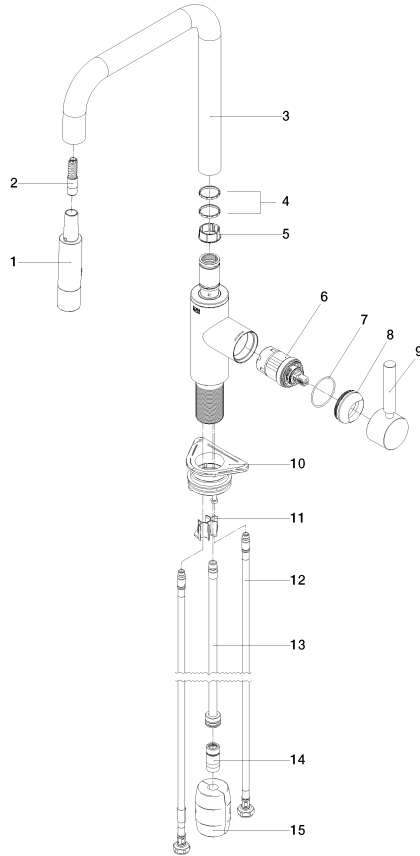

33 870 861

- 240mm projection
- pivotable spout 360°
- Optional swivel limiter available with swivel limiter set 12 823 970 90
- laminar and spray flow
- 1800 mm metal shower hose
- sprayface with anti-scaling system
- max. flow 10.4 l/min at 3 bar flow pressure
- lead-free
- This product can help a building meet the requirements of Green Building Rating Systems, e.g. LEED®, BREEAM®, DGNB

**Recommended miscellaneous**

**Swivel limitation set -**

12 823 970 90

**Recommended miscellaneous**

**Strainer waste with control handle - Platinum** 10 712 970-08

**Recommended miscellaneous**

**Dispenser without rosette - Platinum**

82 424 970-08

33 870 861

**Flow rate chart**

**Certificates**

LGA\_38641.

Belgaqua\_24-005-  
27\_3.

33 870 861

**Spare parts list**

No.	Item Number	Name	Quantity used	Delivery time
1	90 12 11 148 00-08	shower	1	40
2	04 30 02 120 00-85	hose	1	30
3	90 28 22 308 00-08	spout	1	-
Spare part can no longer be ordered, please order the replacement item				
4	09 28 10 160 90	ring	2	2
5	09 18 40 186 90	sleeve	1	2
6	90 15 05 064 05 90	cartridge	1	2
7	09 14 10 190 90	seal	1	2
8	09 28 30 030-08	cover	1	40
9	90 20 66 027 00-08	handle	1	40
10	04 30 11 040 00 90	fixing set	1	2
11	09 20 93 056 90	insert	1	2
12	04 30 04 100 00 90	hose	2	2
13	04 28 20 067 00 90	pipe	1	2
14	90 24 03 253 00 90	adaptor	1	2
15	04 21 50 010 00 90	accessories	1	2