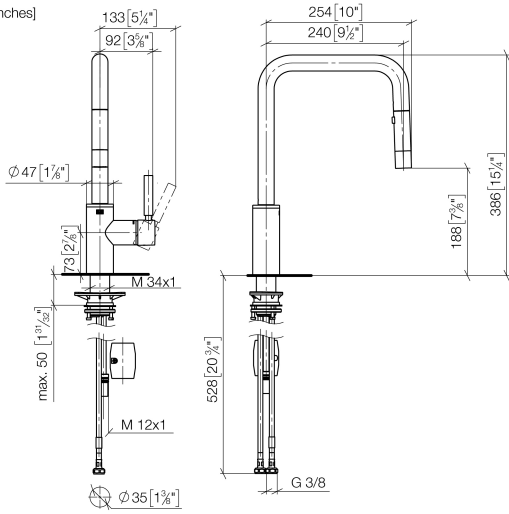

META SQUARE Single-lever mixer Pull-down with spray function - Durabronss (23kt Gold)

META SQUARE

33 870 861

- 240mm projection
- pivotable spout 360°
- Optional swivel limiter available with swivel limiter set 12 823 970 90
- laminar and spray flow
- 1800 mm metal shower hose
- sprayface with anti-scaling system
- max. flow 10.4 l/min at 3 bar flow pressure
- lead-free
- This product can help a building meet the requirements of Green Building Rating Systems, e.g. LEED®, BREEAM®, DGNB

10 712 970-09

33 870 861

mm [inches]

1:5

Flow rate chart

Certificates

LGA_38641.

Belgaqua_24-005-27_3.

33 870 861

Spare parts list

No.	Item Number	Name	Quantity used	Delivery time
1	90 12 11 148 00-09	shower	1	-
Spare part can no longer be ordered, please order the replacement item				
2	04 30 02 120 00-85	hose	1	30
3	90 28 22 308 00-09	spout	1	-
Spare part can no longer be ordered, please order the replacement item				
4	09 28 10 160 90	ring	2	2
5	09 18 40 186 90	sleeve	1	2
6	90 15 05 064 05 90	cartridge	1	2
7	09 14 10 190 90	seal	1	2
8	09 28 30 030-09	cover	1	40
9	90 20 66 027 00-09	handle	1	40
10	04 30 11 040 00 90	fixing set	1	2
11	09 20 93 056 90	insert	1	2
12	04 30 04 100 00 90	hose	2	2
13	04 28 20 067 00 90	pipe	1	2
14	90 24 03 253 00 90	adaptor	1	2
15	04 21 50 010 00 90	accessories	1	2