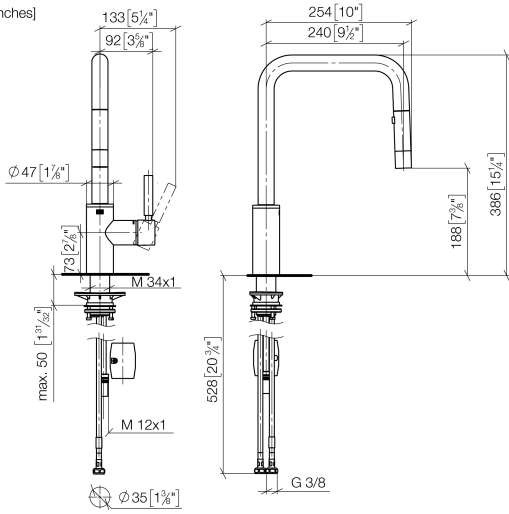

**META SQUARE Single-lever mixer Pull-down with spray function - Brushed Durabron (23kt Gold)**

META SQUARE

33 870 861

- 240mm projection
- pivotable spout 360°
- Optional swivel limiter available with swivel limiter set 12 823 970 90
- laminar and spray flow
- 1800 mm metal shower hose
- sprayface with anti-scaling system
- max. flow 10.4 l/min at 3 bar flow pressure
- lead-free
- This product can help a building meet the requirements of Green Building Rating Systems, e.g. LEED®, BREEAM®, DGNB

**Dispenser without rosette - Brushed Durabron (23kt Gold)** 82 424 970-28

33 870 861

mm [inches]

1:5

**Flow rate chart**

**Certificates**

LGA\_38641.

Belgaqua\_24-005-27\_3.

33 870 861

**Spare parts list**

No.	Item Number	Name	Quantity used	Delivery time
1	90 12 11 148 00-28	shower	1	20
2	04 30 02 120 00-85	hose	1	30
3	90 28 22 308 00-28	spout	1	-
Spare part can no longer be ordered, please order the replacement item				
4	09 28 10 160 90	ring	2	2
5	09 18 40 186 90	sleeve	1	2
6	90 15 05 064 05 90	cartridge	1	2
7	09 14 10 190 90	seal	1	2
8	09 28 30 030-28	cover	1	20
9	90 20 66 027 00-28	handle	1	20
10	04 30 11 040 00 90	fixing set	1	2
11	09 20 93 056 90	insert	1	2
12	04 30 04 100 00 90	hose	2	2
13	04 28 20 067 00 90	pipe	1	2
14	90 24 03 253 00 90	adaptor	1	2
15	04 21 50 010 00 90	accessories	1	2