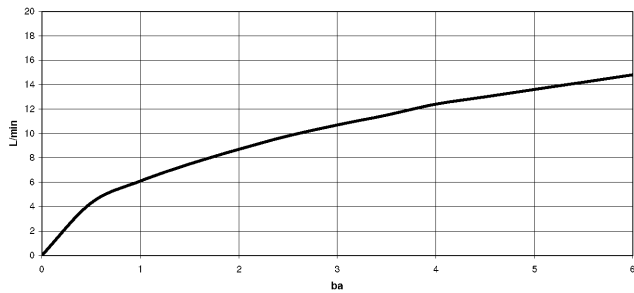

**META SQUARE Single-lever mixer Pull-down with spray function - Brushed Durabron (23kt Gold)**

META SQUARE

33 870 861

- 240mm projection
- pivotable spout 360°
- Optional swivel limiter available with swivel limiter set 12 823 970 90
- laminar and spray flow
- 1800 mm metal shower hose
- sprayface with anti-scaling system
- max. flow 10.4 l/min at 3 bar flow pressure
- lead-free
- This product can help a building meet the requirements of Green Building Rating Systems, e.g. LEED®, BREEAM®, DGNB

**Dispenser without rosette - Brushed Durabron (23kt Gold)** 82 424 970-28

33 870 861

mm [inches]

1:5

**Flow rate chart**

**Certificates**

LGA\_38641.

Belgaqua\_24-005-27\_3.