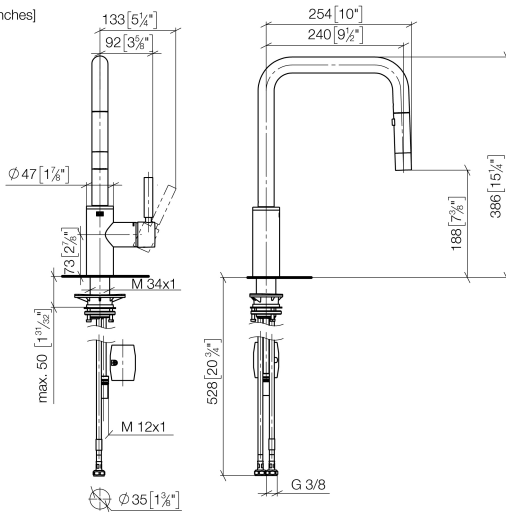

**META SQUARE Single-lever mixer Pull-down with spray function - Brushed Champagne (22kt Gold)**

META SQUARE

33 870 861

- 240mm projection
- pivotable spout 360°
- Optional swivel limiter available with swivel limiter set 12 823 970 90
- laminar and spray flow
- 1800 mm metal shower hose
- sprayface with anti-scaling system
- max. flow 10.4 l/min at 3 bar flow pressure
- lead-free
- This product can help a building meet the requirements of Green Building Rating Systems, e.g. LEED®, BREEAM®, DGNB

**Strainer waste with control handle  
- Brushed Champagne (22kt Gold)** 10 712 970-46

33 870 861

mm [inches]

1:5

### Flow rate chart

### Certificates

LGA\_38641.

Belgaqua\_24-005-  
27\_3.

33 870 861

**Spare parts list**

No.	Item Number	Name	Quantity used	Delivery time
1	90 12 11 148 00-46	shower	1	-
Spare part can no longer be ordered, please order the replacement item				
2	04 30 02 120 00-85	hose	1	30
3	90 28 22 308 00-46	spout	1	-
Spare part can no longer be ordered, please order the replacement item				
4	09 28 10 160 90	ring	2	2
5	09 18 40 186 90	sleeve	1	2
6	90 15 05 064 05 90	cartridge	1	2
7	09 14 10 190 90	seal	1	2
8	09 28 30 030-46	cover	1	60
9	90 20 66 027 00-46	handle	1	30
10	04 30 11 040 00 90	fixing set	1	2
11	09 20 93 056 90	insert	1	2
12	04 30 04 100 00 90	hose	2	2
13	04 28 20 067 00 90	pipe	1	2
14	90 24 03 253 00 90	adaptor	1	2
15	04 21 50 010 00 90	accessories	1	2