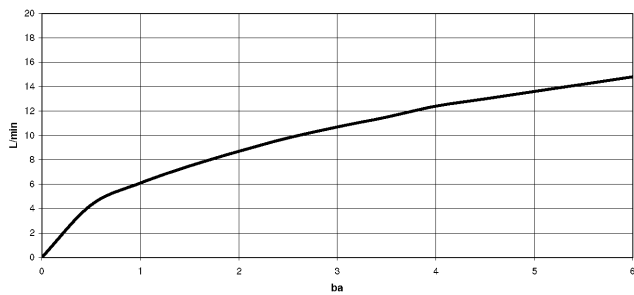

META SQUARE Single-lever mixer Pull-down with spray function - Champagne META SQUARE (22kt Gold)

33 870 861

mm [inches]

1:5

Flow rate chart

Certificates

LGA_38641.

Belgaqua_24-005-27_3.