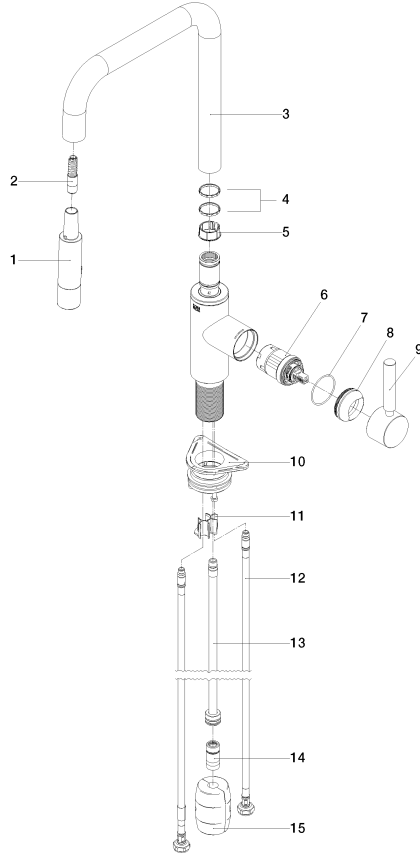

META SQUARE Single-lever mixer Pull-down with spray function - Champagne (22kt Gold) META SQUARE

33 870 861

- 240mm projection
- pivotable spout 360°
- Optional swivel limiter available with swivel limiter set 12 823 970 90
- laminar and spray flow
- 1800 mm metal shower hose
- sprayface with anti-scaling system
- max. flow 10.4 l/min at 3 bar flow pressure
- lead-free
- This product can help a building meet the requirements of Green Building Rating Systems, e.g. LEED®, BREEAM®, DGNB

META SQUARE Single-lever mixer Pull-down with spray function - Champagne META SQUARE (22kt Gold)

33 870 861

mm [inches]

1:5

Flow rate chart

Certificates

LGA_38641.

Belgaqua_24-005-27_3.

33 870 861

Spare parts list

No.	Item Number	Name	Quantity used	Delivery time
1	90 12 11 148 00-47	shower	1	-
Spare part can no longer be ordered, please order the replacement item				
2	04 30 02 120 00-85	hose	1	30
3	90 28 22 308 00-47	spout	1	-
Spare part can no longer be ordered, please order the replacement item				
4	09 28 10 160 90	ring	2	2
5	09 18 40 186 90	sleeve	1	2
6	90 15 05 064 05 90	cartridge	1	2
7	09 14 10 190 90	seal	1	2
8	09 28 30 030-47	cover	1	60
9	90 20 66 027 00-47	handle	1	30
10	04 30 11 040 00 90	fixing set	1	2
11	09 20 93 056 90	insert	1	2
12	04 30 04 100 00 90	hose	2	2
13	04 28 20 067 00 90	pipe	1	2
14	90 24 03 253 00 90	adaptor	1	2
15	04 21 50 010 00 90	accessories	1	2