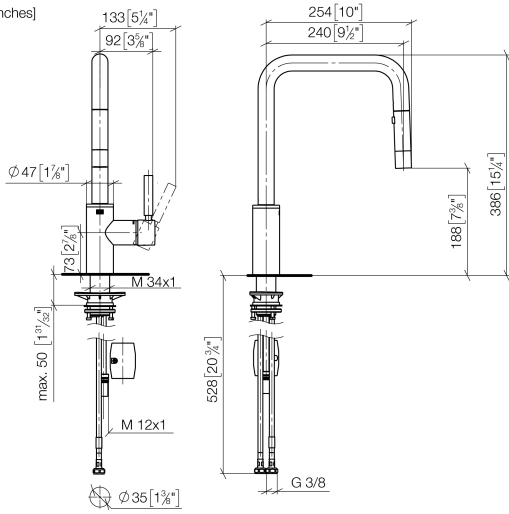

META SQUARE Single-lever mixer Pull-down with spray function - Champagne (22kt Gold) META SQUARE

33 870 861

- 240mm projection
- pivotable spout 360°
- Optional swivel limiter available with swivel limiter set 12 823 970 90
- laminar and spray flow
- 1800 mm metal shower hose
- sprayface with anti-scaling system
- max. flow 10.4 l/min at 3 bar flow pressure
- lead-free
- This product can help a building meet the requirements of Green Building Rating Systems, e.g. LEED®, BREEAM®, DGNB

META SQUARE Single-lever mixer Pull-down with spray function - Champagne META SQUARE (22kt Gold)

33 870 861

mm [inches]

1:5

Flow rate chart

Certificates

LGA_38641.

Belgaqua_24-005-27_3.