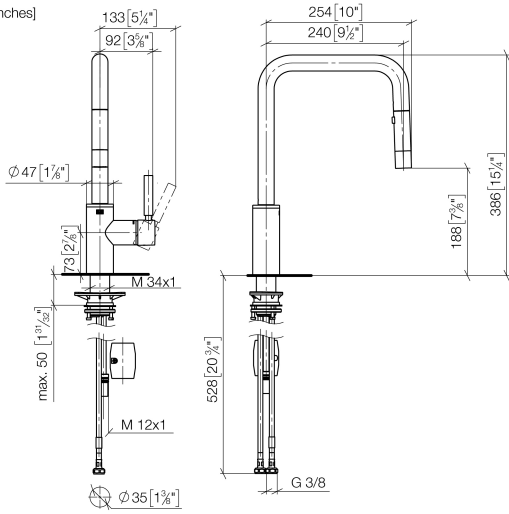

**META SQUARE Single-lever mixer Pull-down with spray function - Brushed Dark Platinum**

META SQUARE

33 870 861

- 240mm projection
- pivotable spout 360°
- Optional swivel limiter available with swivel limiter set 12 823 970 90
- laminar and spray flow
- 1800 mm metal shower hose
- sprayface with anti-scaling system
- max. flow 10.4 l/min at 3 bar flow pressure
- lead-free
- This product can help a building meet the requirements of Green Building Rating Systems, e.g. LEED®, BREEAM®, DGNB

**Recommended miscellaneous**

	<b>Dispenser without rosette - Brushed Dark Platinum</b>	82 424 970-99
---	--	---------------

33 870 861

mm [inches]

1:5

**Flow rate chart**

**Certificates**

LGA\_38641.

### Spare parts list

No.	Item Number	Name	Quantity used	Delivery time
1	90 12 11 148 00-99	shower	1	30
2	04 30 02 120 00-85	hose	1	30
3	90 28 22 308 00-99	spout	1	-
Spare part can no longer be ordered, please order the replacement item				
4	09 28 10 160 90	ring	2	2
5	09 18 40 186 90	sleeve	1	2
6	90 15 05 064 05 90	cartridge	1	2
7	09 14 10 190 90	seal	1	2
8	09 28 30 030-99	cover	1	30
9	90 20 66 027 00-99	handle	1	30
10	04 30 11 040 00 90	fixing set	1	2
11	09 20 93 056 90	insert	1	2
12	04 30 04 100 00 90	hose	2	2
13	04 28 20 067 00 90	pipe	1	2
14	90 24 03 253 00 90	adaptor	1	2
15	04 21 50 010 00 90	accessories	1	2