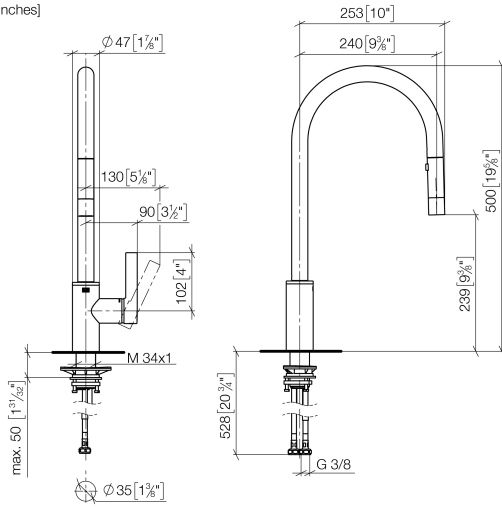

33 870 875

- 240mm projection
- pivatable spout 360°
- Optional swivel limiter available with swivel limiter set 12 823 970 90
- laminar and spray flow
- height of mixer 500 mm
- height up to laminar flow regulator 240 mm
- hole diameter 35 mm
- 1800 mm metal shower hose
- sprayface with anti-scaling system
- max. flow 10.4 l/min at 3 bar flow pressure
- lead-free
- This product can help a building meet the requirements of Green Building Rating Systems, e.g. LEED®, BREEAM®, DGNB

Recommended miscellaneous

Swivel limitation set -

12 823 970 90

Recommended miscellaneous

Strainer waste with control handle - Platinum 10 712 970-08

Recommended miscellaneous

Dispenser without rosette - Platinum

82 424 970-08

33 870 875

mm [inches]

Flow rate chart

Certificates

Belgaqua_21-027- LGA_28657. GDV_0400314.
27_3.

33 870 875

Spare parts list

No.	Item Number	Name	Quantity used	Delivery time
1	90 12 11 148 00-08	shower	1	40
2	04 30 02 120 00-85	hose	1	30
3	90 28 22 304 00-08	spout	1	40
4	09 28 10 160 90	ring	2	2
5	09 18 40 186 90	sleeve	1	2
6	09 30 11 203 90	ring	1	2
7	90 15 05 064 05 90	cartridge	1	2
8	09 14 10 190 90	seal	1	2
9	09 28 30 030-08	cover	1	40
10	09 20 87 020-08	handle	1	40
11	90 31 11 063 00 90	pin	1	2
12	90 31 20 087 00-08	plug	1	40
13	09 14 10 036 90	seal	1	2
14	04 30 04 101 00 90	hose	2	2
15	04 28 20 067 00 90	pipe	1	2
16	04 30 11 040 00 90	fixing set	1	2
17	09 20 93 056 90	insert	1	2
18	90 24 03 253 00 90	adaptor	1	2
19	09 30 03 038 90	hose	1	2
20	04 21 50 010 00 90	accessories	1	2
21	90 30 09 031 00 90	key	1	2