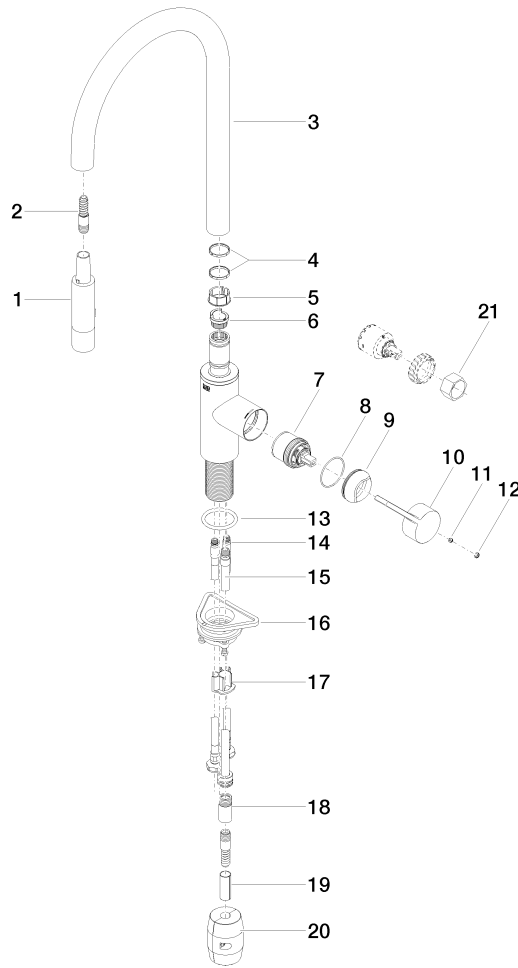

33 870 875

- 240mm projection
- pivatable spout 360°
- Optional swivel limiter available with swivel limiter set 12 823 970 90
- laminar and spray flow
- height of mixer 500 mm
- height up to laminar flow regulator 240 mm
- hole diameter 35 mm
- 1800 mm metal shower hose
- sprayface with anti-scaling system
- max. flow 10.4 l/min at 3 bar flow pressure
- lead-free
- This product can help a building meet the requirements of Green Building Rating Systems, e.g. LEED®, BREEAM®, DGNB

Recommended miscellaneous

Swivel limitation set -

12 823 970 90

Recommended miscellaneous

Strainer waste with control handle - Platinum 10 712 970-08

Recommended miscellaneous

Dispenser without rosette - Platinum

82 424 970-08

33 870 875

mm [inches]

Flow rate chart

Certificates

Belgaqua_21-027- LGA_28657. GDV_0400314.
27_3.

33 870 875

Spare parts list

No.	Item Number	Name	Quantity used	Delivery time
1	90 12 11 148 00-08	shower	1	40
2	04 30 02 120 00-85	hose	1	30
3	90 28 22 304 00-08	spout	1	40
4	09 28 10 160 90	ring	2	2
5	09 18 40 186 90	sleeve	1	2
6	09 30 11 203 90	ring	1	2
7	90 15 05 064 05 90	cartridge	1	2
8	09 14 10 190 90	seal	1	2
9	09 28 30 030-08	cover	1	40
10	09 20 87 020-08	handle	1	40
11	90 31 11 063 00 90	pin	1	2
12	90 31 20 087 00-08	plug	1	40
13	09 14 10 036 90	seal	1	2
14	04 30 04 101 00 90	hose	2	2
15	04 28 20 067 00 90	pipe	1	2
16	04 30 11 040 00 90	fixing set	1	2
17	09 20 93 056 90	insert	1	2
18	90 24 03 253 00 90	adaptor	1	2
19	09 30 03 038 90	hose	1	2
20	04 21 50 010 00 90	accessories	1	2
21	90 30 09 031 00 90	key	1	2