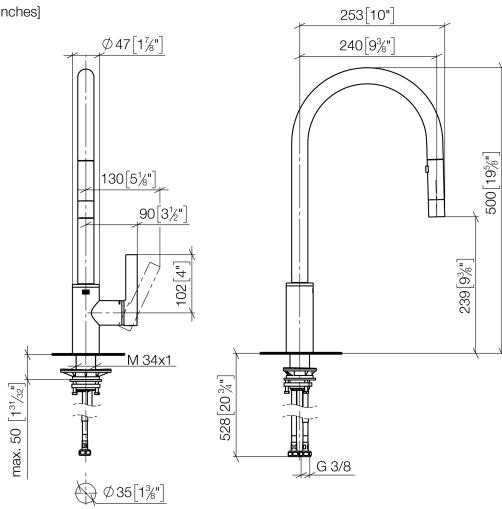

33 870 875

- 240mm projection
- pivotable spout 360°
- Optional swivel limiter available with swivel limiter set 12 823 970 90
- laminar and spray flow
- height of mixer 500 mm
- height up to laminar flow regulator 240 mm
- hole diameter 35 mm
- 1800 mm metal shower hose
- sprayface with anti-scaling system
- max. flow 10.4 l/min at 3 bar flow pressure
- lead-free
- This product can help a building meet the requirements of Green Building Rating Systems, e.g. LEED®, BREEAM®, DGNB

Recommended miscellaneous

	Swivel limitation set -	12 823 970 90
---	--------------------------------	---------------

Recommended miscellaneous

	Dispenser without rosette - Dark Chrome	82 424 970-19
---	--	---------------

Recommended miscellaneous

	Strainer waste with control handle - Dark Chrome	10 712 970-19
---	---	---------------

33 870 875

mm [inches]

Flow rate chart

Certificates

LGA_28657.

GDV_0400314.