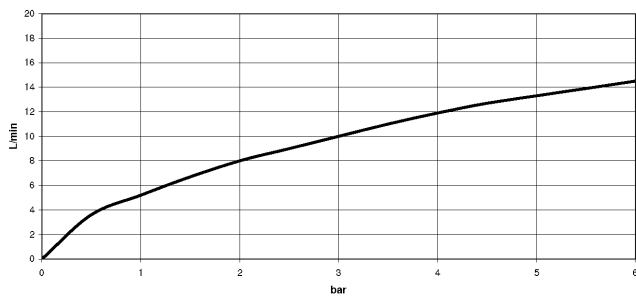

33 870 875

- 240mm projection
- pivotable spout 360°
- Optional swivel limiter available with swivel limiter set 12 823 970 90
- laminar and spray flow
- height of mixer 500 mm
- height up to laminar flow regulator 240 mm
- hole diameter 35 mm
- 1800 mm metal shower hose
- sprayface with anti-scaling system
- max. flow 10.4 l/min at 3 bar flow pressure
- lead-free
- This product can help a building meet the requirements of Green Building Rating Systems, e.g. LEED®, BREEAM®, DGNB

Recommended miscellaneous

	Strainer waste with control handle - Dark Chrome	10 712 970-19
---	---	---------------

33 870 875

mm [inches]

Flow rate chart

Certificates

LGA_28657.

GDV_0400314.