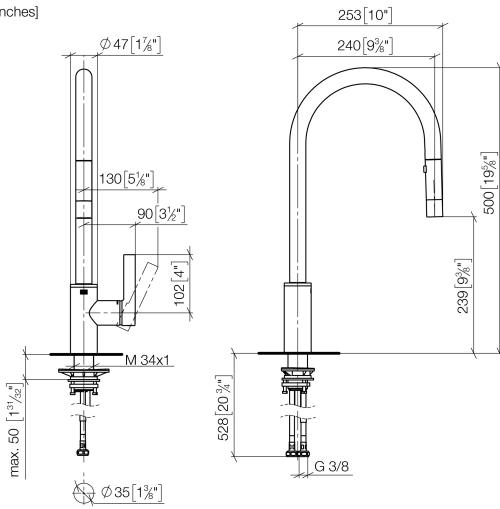

TARA ULTRA Single-lever mixer Pull-down with spray function - Brushed Durabron (23kt Gold)

TARA ULTRA

33 870 875

- 240mm projection
- pivotable spout 360°
- Optional swivel limiter available with swivel limiter set 12 823 970 90
- laminar and spray flow
- height of mixer 500 mm
- height up to laminar flow regulator 240 mm
- hole diameter 35 mm
- 1800 mm metal shower hose
- sprayface with anti-scaling system
- max. flow 10.4 l/min at 3 bar flow pressure
- lead-free
- This product can help a building meet the requirements of Green Building Rating Systems, e.g. LEED®, BREEAM®, DGNB

33 870 875
mm [inches]

Flow rate chart

Certificates

Belgaqua_21-027- 27_3. LGA_28657. GDV_0400314.

33 870 875

Spare parts list

No.	Item Number	Name	Quantity used	Delivery time
1	90 12 11 148 00-28	shower	1	20
2	04 30 02 120 00-85	hose	1	30
3	90 28 22 304 00-28	spout	1	20
4	09 28 10 160 90	ring	2	2
5	09 18 40 186 90	sleeve	1	2
6	09 30 11 203 90	ring	1	2
7	90 15 05 064 05 90	cartridge	1	2
8	09 14 10 190 90	seal	1	2
9	09 28 30 030-28	cover	1	20
10	09 20 87 020-28	handle	1	20
11	90 31 11 063 00 90	pin	1	2
12	90 31 20 087 00-28	plug	1	20
13	09 14 10 036 90	seal	1	2
14	04 30 04 101 00 90	hose	2	2
15	04 28 20 067 00 90	pipe	1	2
16	04 30 11 040 00 90	fixing set	1	2
17	09 20 93 056 90	insert	1	2
18	90 24 03 253 00 90	adaptor	1	2
19	09 30 03 038 90	hose	1	2
20	04 21 50 010 00 90	accessories	1	2
21	90 30 09 031 00 90	key	1	2