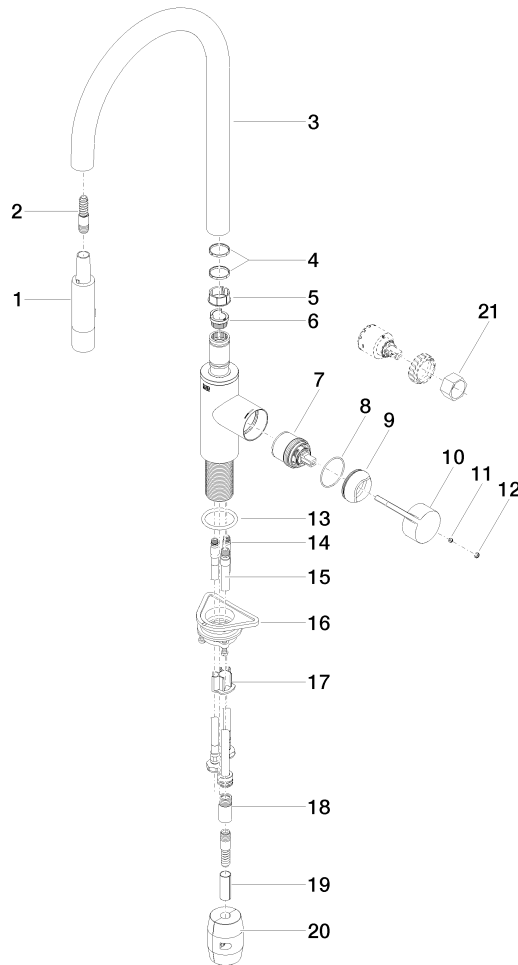

33 870 875

- 240mm projection
- pivotable spout 360°
- Optional swivel limiter available with swivel limiter set 12 823 970 90
- laminar and spray flow
- height of mixer 500 mm
- height up to laminar flow regulator 240 mm
- hole diameter 35 mm
- 1800 mm metal shower hose
- sprayface with anti-scaling system
- max. flow 10.4 l/min at 3 bar flow pressure
- lead-free
- This product can help a building meet the requirements of Green Building Rating Systems, e.g. LEED®, BREEAM®, DGNB

Recommended miscellaneous

	Swivel limitation set -	12 823 970 90
---	--------------------------------	---------------

Recommended miscellaneous

	Strainer waste with control handle - Matte Black	10 712 970-33
---	---	---------------

Recommended miscellaneous

	Dispenser without rosette - Matte Black	82 424 970-33
---	--	---------------

33 870 875

mm [inches]

Flow rate chart

Certificates

Belgaqua_21-027- 27_3. LGA_28657. GDV_0400314.

33 870 875

Spare parts list

No.	Item Number	Name	Quantity used	Delivery time
1	90 12 11 148 00-33	shower	1	30
2	04 30 02 120 00-85	hose	1	30
3	90 28 22 304 00-33	spout	1	2
4	09 28 10 160 90	ring	2	2
5	09 18 40 186 90	sleeve	1	2
6	09 30 11 203 90	ring	1	2
7	90 15 05 064 05 90	cartridge	1	2
8	09 14 10 190 90	seal	1	2
9	09 28 30 030-33	cover	1	2
10	09 20 87 020-33	handle	1	2
11	90 31 11 063 00 90	pin	1	2
12	90 31 20 087 00-33	plug	1	30
13	09 14 10 036 90	seal	1	2
14	04 30 04 101 00 90	hose	2	2
15	04 28 20 067 00 90	pipe	1	2
16	04 30 11 040 00 90	fixing set	1	2
17	09 20 93 056 90	insert	1	2
18	90 24 03 253 00 90	adaptor	1	2
19	09 30 03 038 90	hose	1	2
20	04 21 50 010 00 90	accessories	1	2
21	90 30 09 031 00 90	key	1	2