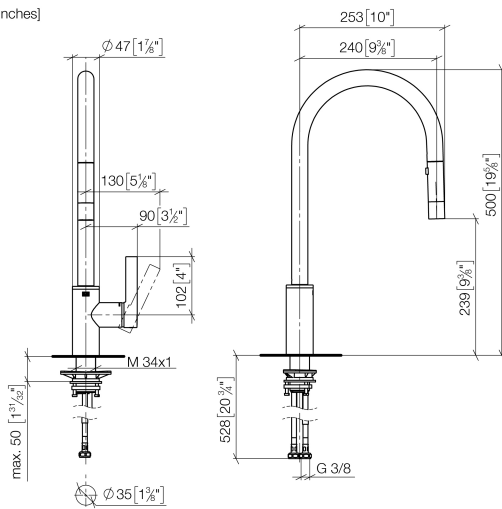

33 870 875

- 240mm projection
- pivotable spout 360°
- Optional swivel limiter available with swivel limiter set 12 823 970 90
- laminar and spray flow
- height of mixer 500 mm
- height up to laminar flow regulator 240 mm
- hole diameter 35 mm
- 1800 mm metal shower hose
- sprayface with anti-scaling system
- max. flow 10.4 l/min at 3 bar flow pressure
- lead-free
- This product can help a building meet the requirements of Green Building Rating Systems, e.g. LEED®, BREEAM®, DGNB

Recommended miscellaneous

	Dispenser without rosette - Matte Black	82 424 970-33
---	--	---------------

33 870 875

mm [inches]

Flow rate chart

Certificates

Belgaqua_21-027- 27_3. LGA_28657. GDV_0400314.

33 870 875

Spare parts list

No.	Item Number	Name	Quantity used	Delivery time
1	90 12 11 148 00-33	shower	1	30
2	04 30 02 120 00-85	hose	1	30
3	90 28 22 304 00-33	spout	1	2
4	09 28 10 160 90	ring	2	2
5	09 18 40 186 90	sleeve	1	2
6	09 30 11 203 90	ring	1	2
7	90 15 05 064 05 90	cartridge	1	2
8	09 14 10 190 90	seal	1	2
9	09 28 30 030-33	cover	1	2
10	09 20 87 020-33	handle	1	2
11	90 31 11 063 00 90	pin	1	2
12	90 31 20 087 00-33	plug	1	30
13	09 14 10 036 90	seal	1	2
14	04 30 04 101 00 90	hose	2	2
15	04 28 20 067 00 90	pipe	1	2
16	04 30 11 040 00 90	fixing set	1	2
17	09 20 93 056 90	insert	1	2
18	90 24 03 253 00 90	adaptor	1	2
19	09 30 03 038 90	hose	1	2
20	04 21 50 010 00 90	accessories	1	2
21	90 30 09 031 00 90	key	1	2