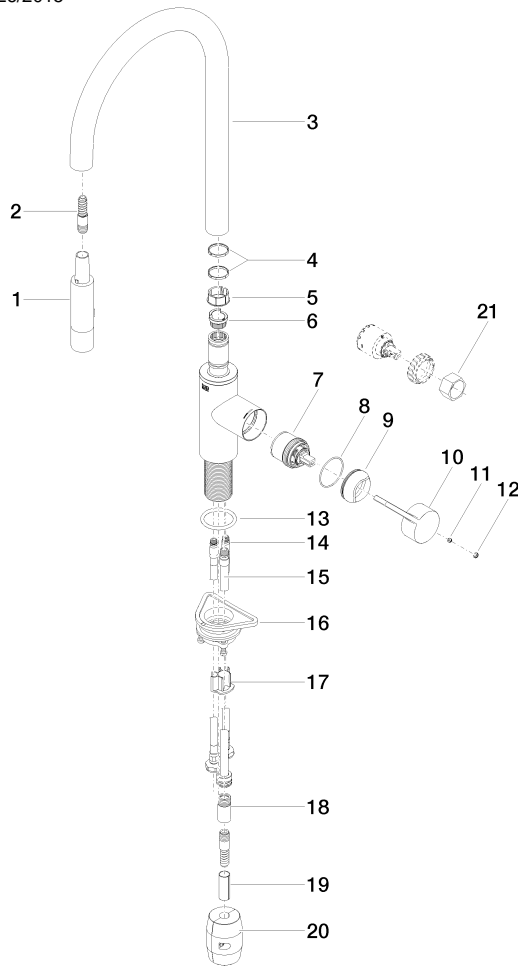

TARA ULTRA Single-lever mixer Pull-down with spray function - Brushed Bronze

33 870 875 Product version from 2/26/2015

- 240mm projection
- pivotable spout 360°
- Optional swivel limiter available with swivel limiter set 12 823 970 90
- laminar and spray flow
- height of mixer 500 mm
- height up to laminar flow regulator 240 mm
- hole diameter 35 mm
- 1800 mm metal shower hose
- sprayface with anti-scaling system
- max. flow 10.4 l/min at 3 bar flow pressure
- lead-free
- Flow modes can be changed while the water is running
- This product can help a building meet the requirements of Green Building Rating Systems, e.g. LEED®, BREEAM®, DGNB

mm [inches]

Flow rate chart

Codes & Standards

DIN 4109

Executive Order
no. 1007

ISO 3822

Ü-Zeichen

TARA ULTRA Single-lever mixer Pull-down with spray function - Brushed Bronze

33 870 875 Product version from 2/26/2015

Certificates

LGA_28

GDV_0400

TARA ULTRA Single-lever mixer Pull-down with spray function - Brushed Bronze

33 870 875 Product version from 2/26/2015

Parts for other finishes can be found here: [Chrome](#)

Spare parts list

No.	Item Number	Name	Quantity used	Delivery time
1	90 12 11 148 00-42	shower	1	60
2	04 30 02 120 00-85	hose	1	10
3	90 28 22 304 00-42	spout	1	30
4	09 28 10 160 90	ring	2	2
5	09 18 40 186 90	sleeve	1	2
6	09 30 11 203 90	ring	1	2
7	90 15 05 064 05 90	cartridge	1	2
8	09 14 10 190 90	seal	1	2
9	09 28 30 030-42	cover	1	60
10	09 20 87 020-42	handle	1	60
11	90 31 11 063 00 90	pin	1	2
12	90 31 20 087 00-42	plug	1	30
13	09 14 10 036 90	seal	1	2
14	04 30 04 101 00 90	hose	2	2
15	04 28 20 067 00 90	pipe	1	2
16	04 30 11 040 00 90	fixing set	1	2
17	09 20 93 056 90	insert	1	2
18	90 24 03 253 00 90	adaptor	1	2
19	09 30 03 038 90	hose	1	2
20	04 21 50 010 00 90	accessories	1	2
21	90 30 09 031 00 90	key	1	2