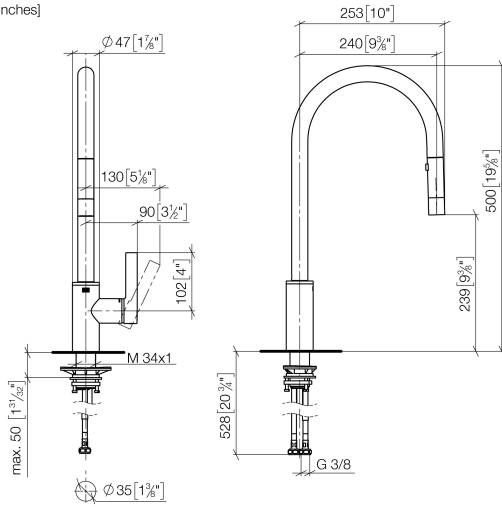

TARA ULTRA Single-lever mixer Pull-down with spray function - Brushed Bronze

33 870 875 Product version from 2/26/2015

- 240mm projection
- pivotable spout 360°
- Optional swivel limiter available with swivel limiter set 12 823 970 90
- laminar and spray flow
- height of mixer 500 mm
- height up to laminar flow regulator 240 mm
- hole diameter 35 mm
- 1800 mm metal shower hose
- sprayface with anti-scaling system
- max. flow 10.4 l/min at 3 bar flow pressure
- lead-free
- Flow modes can be changed while the water is running
- This product can help a building meet the requirements of Green Building Rating Systems, e.g. LEED®, BREEAM®, DGNB

mm [inches]

Flow rate chart

Codes & Standards

DIN 4109

Executive Order
no. 1007

ISO 3822

Ü-Zeichen

TARA ULTRA Single-lever mixer Pull-down with spray function - Brushed Bronze

33 870 875 Product version from 2/26/2015

Certificates

LGA_28

GDV_0400

TARA ULTRA Single-lever mixer Pull-down with spray function - Brushed Bronze

33 870 875 Product version from 2/26/2015

Parts for other finishes can be found here: [Chrome](#)

Spare parts list

No.	Item Number	Name	Quantity used	Delivery time
1	90 12 11 148 00-42	shower	1	60
2	04 30 02 120 00-85	hose	1	10
3	90 28 22 304 00-42	spout	1	30
4	09 28 10 160 90	ring	2	2
5	09 18 40 186 90	sleeve	1	2
6	09 30 11 203 90	ring	1	2
7	90 15 05 064 05 90	cartridge	1	2
8	09 14 10 190 90	seal	1	2
9	09 28 30 030-42	cover	1	60
10	09 20 87 020-42	handle	1	60
11	90 31 11 063 00 90	pin	1	2
12	90 31 20 087 00-42	plug	1	30
13	09 14 10 036 90	seal	1	2
14	04 30 04 101 00 90	hose	2	2
15	04 28 20 067 00 90	pipe	1	2
16	04 30 11 040 00 90	fixing set	1	2
17	09 20 93 056 90	insert	1	2
18	90 24 03 253 00 90	adaptor	1	2
19	09 30 03 038 90	hose	1	2
20	04 21 50 010 00 90	accessories	1	2
21	90 30 09 031 00 90	key	1	2