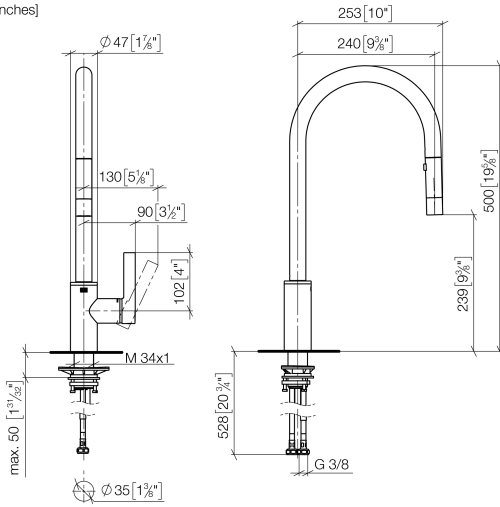

TARA ULTRA Single-lever mixer Pull-down with spray function - Champagne (22kt Gold)

TARA ULTRA

33 870 875

- 240mm projection
- pivotable spout 360°
- Optional swivel limiter available with swivel limiter set 12 823 970 90
- laminar and spray flow
- height of mixer 500 mm
- height up to laminar flow regulator 240 mm
- hole diameter 35 mm
- 1800 mm metal shower hose
- sprayface with anti-scaling system
- max. flow 10.4 l/min at 3 bar flow pressure
- lead-free
- This product can help a building meet the requirements of Green Building Rating Systems, e.g. LEED®, BREEAM®, DGNB

10 712 970-47

33 870 875
mm [inches]

Flow rate chart

Certificates

LGA_28657.

GDV_0400314.

33 870 875

TARA ULTRA Single-lever mixer Pull-down with spray function - Champagne (22kt Gold)

TARA ULTRA

33 870 875

Spare parts list

| No. | Item Number | Name | Quantity used | Delivery time |
|--|--------------------|-------------|---------------|---------------|
| 1 | 90 12 11 148 00-47 | shower | 1 | - |
| Spare part can no longer be ordered, please order the replacement item | | | | |
| 2 | 04 30 02 120 00-85 | hose | 1 | 30 |
| 3 | 90 28 22 304 00-47 | spout | 1 | 30 |
| 4 | 09 28 10 160 90 | ring | 2 | 2 |
| 5 | 09 18 40 186 90 | sleeve | 1 | 2 |
| 6 | 09 30 11 203 90 | ring | 1 | 2 |
| 7 | 90 15 05 064 05 90 | cartridge | 1 | 2 |
| 8 | 09 14 10 190 90 | seal | 1 | 2 |
| 9 | 09 28 30 030-47 | cover | 1 | 60 |
| 10 | 09 20 87 020-47 | handle | 1 | 30 |
| 11 | 90 31 11 063 00 90 | pin | 1 | 2 |
| 12 | 90 31 20 087 00-47 | plug | 1 | 30 |
| 13 | 09 14 10 036 90 | seal | 1 | 2 |
| 14 | 04 30 04 101 00 90 | hose | 2 | 2 |
| 15 | 04 28 20 067 00 90 | pipe | 1 | 2 |
| 16 | 04 30 11 040 00 90 | fixing set | 1 | 2 |
| 17 | 09 20 93 056 90 | insert | 1 | 2 |
| 18 | 90 24 03 253 00 90 | adaptor | 1 | 2 |
| 19 | 09 30 03 038 90 | hose | 1 | 2 |
| 20 | 04 21 50 010 00 90 | accessories | 1 | 2 |
| 21 | 90 30 09 031 00 90 | key | 1 | 2 |