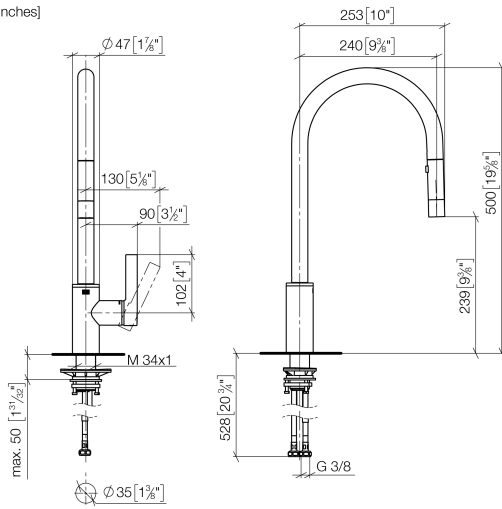

TARA ULTRA Single-lever mixer Pull-down with spray function - Brushed Chrome

TARA ULTRA

33 870 875

- 240mm projection
- pivotable spout 360°
- Optional swivel limiter available with swivel limiter set 12 823 970 90
- laminar and spray flow
- height of mixer 500 mm
- height up to laminar flow regulator 240 mm
- hole diameter 35 mm
- 1800 mm metal shower hose
- sprayface with anti-scaling system
- max. flow 10.4 l/min at 3 bar flow pressure
- lead-free
- This product can help a building meet the requirements of Green Building Rating Systems, e.g. LEED®, BREEAM®, DGNB

Recommended miscellaneous

Swivel limitation set -

12 823 970 90

Recommended miscellaneous

**Dispenser without rosette -
Brushed Chrome**

82 424 970-93

Recommended miscellaneous

**Strainer waste with control handle -
Brushed Chrome**

10 712 970-93

33 870 875
mm [inches]

Flow rate chart

Certificates

LGA_28657.

GDV_0400314.

33 870 875

Spare parts list

| No. | Item Number | Name | Quantity used | Delivery time |
|-----|--------------------|-------------|---------------|---------------|
| 1 | 90 12 11 148 00-93 | shower | 1 | 20 |
| 2 | 04 30 02 120 00-85 | hose | 1 | 30 |
| 3 | 90 28 22 304 00-93 | spout | 1 | 20 |
| 4 | 09 28 10 160 90 | ring | 2 | 2 |
| 5 | 09 18 40 186 90 | sleeve | 1 | 2 |
| 6 | 09 30 11 203 90 | ring | 1 | 2 |
| 7 | 90 15 05 064 05 90 | cartridge | 1 | 2 |
| 8 | 09 14 10 190 90 | seal | 1 | 2 |
| 9 | 09 28 30 030-93 | cover | 1 | 60 |
| 10 | 09 20 87 020-93 | handle | 1 | 60 |
| 11 | 90 31 11 063 00 90 | pin | 1 | 2 |
| 12 | 90 31 20 087 00-93 | plug | 1 | 20 |
| 13 | 09 14 10 036 90 | seal | 1 | 2 |
| 14 | 04 30 04 101 00 90 | hose | 2 | 2 |
| 15 | 04 28 20 067 00 90 | pipe | 1 | 2 |
| 16 | 04 30 11 040 00 90 | fixing set | 1 | 2 |
| 17 | 09 20 93 056 90 | insert | 1 | 2 |
| 18 | 90 24 03 253 00 90 | adaptor | 1 | 2 |
| 19 | 09 30 03 038 90 | hose | 1 | 2 |
| 20 | 04 21 50 010 00 90 | accessories | 1 | 2 |
| 21 | 90 30 09 031 00 90 | key | 1 | 2 |