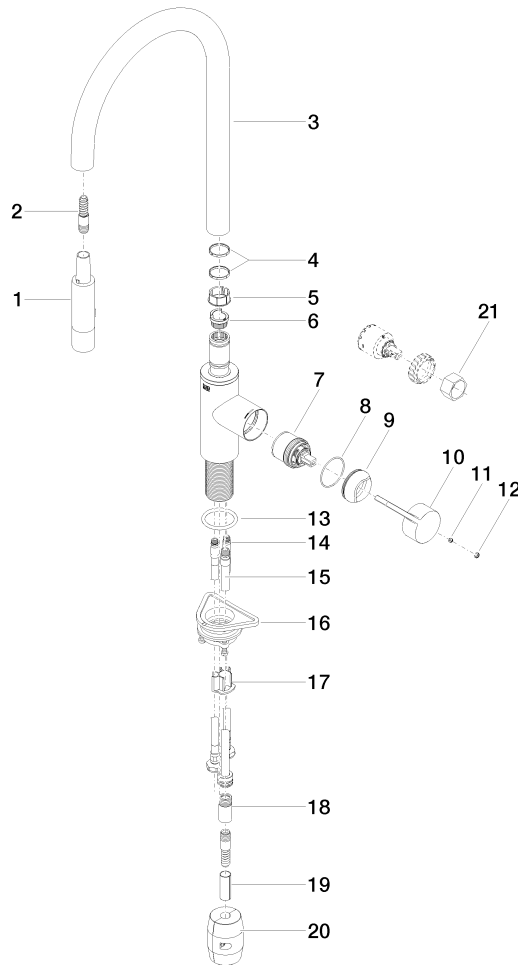

TARA ULTRA Single-lever mixer Pull-down with spray function - Brushed Chrome

TARA ULTRA

33 870 875

- 240mm projection
- pivotable spout 360°
- Optional swivel limiter available with swivel limiter set 12 823 970 90
- laminar and spray flow
- height of mixer 500 mm
- height up to laminar flow regulator 240 mm
- hole diameter 35 mm
- 1800 mm metal shower hose
- sprayface with anti-scaling system
- max. flow 10.4 l/min at 3 bar flow pressure
- lead-free
- This product can help a building meet the requirements of Green Building Rating Systems, e.g. LEED®, BREEAM®, DGNB

Recommended miscellaneous

Swivel limitation set -

12 823 970 90

Recommended miscellaneous

**Dispenser without rosette -
Brushed Chrome**

82 424 970-93

Recommended miscellaneous

**Strainer waste with control handle -
Brushed Chrome**

10 712 970-93

33 870 875
mm [inches]

Flow rate chart

Certificates

LGA_28657.

GDV_0400314.

33 870 875

Spare parts list

| No. | Item Number | Name | Quantity used | Delivery time |
|-----|--------------------|-------------|---------------|---------------|
| 1 | 90 12 11 148 00-93 | shower | 1 | 20 |
| 2 | 04 30 02 120 00-85 | hose | 1 | 30 |
| 3 | 90 28 22 304 00-93 | spout | 1 | 20 |
| 4 | 09 28 10 160 90 | ring | 2 | 2 |
| 5 | 09 18 40 186 90 | sleeve | 1 | 2 |
| 6 | 09 30 11 203 90 | ring | 1 | 2 |
| 7 | 90 15 05 064 05 90 | cartridge | 1 | 2 |
| 8 | 09 14 10 190 90 | seal | 1 | 2 |
| 9 | 09 28 30 030-93 | cover | 1 | 60 |
| 10 | 09 20 87 020-93 | handle | 1 | 60 |
| 11 | 90 31 11 063 00 90 | pin | 1 | 2 |
| 12 | 90 31 20 087 00-93 | plug | 1 | 20 |
| 13 | 09 14 10 036 90 | seal | 1 | 2 |
| 14 | 04 30 04 101 00 90 | hose | 2 | 2 |
| 15 | 04 28 20 067 00 90 | pipe | 1 | 2 |
| 16 | 04 30 11 040 00 90 | fixing set | 1 | 2 |
| 17 | 09 20 93 056 90 | insert | 1 | 2 |
| 18 | 90 24 03 253 00 90 | adaptor | 1 | 2 |
| 19 | 09 30 03 038 90 | hose | 1 | 2 |
| 20 | 04 21 50 010 00 90 | accessories | 1 | 2 |
| 21 | 90 30 09 031 00 90 | key | 1 | 2 |