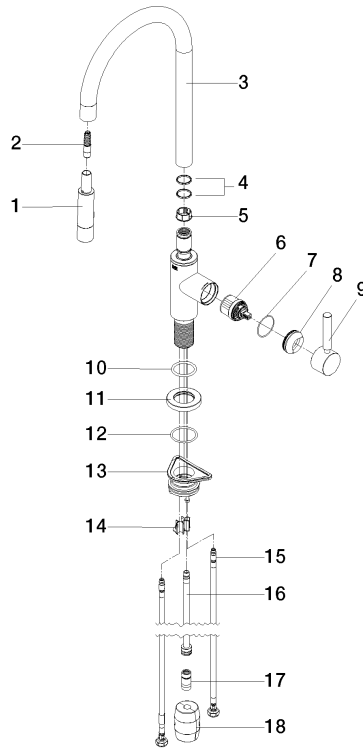

33 870 888

- 240mm projection
- pivotable spout 360°
- Optional swivel limiter available with swivel limiter set 12 823 970 90
- laminar and spray flow
- 1800 mm metal shower hose
- sprayface with anti-scaling system
- max. flow 10.4 l/min at 3 bar flow pressure
- lead-free
- This product can help a building meet the requirements of Green Building Rating Systems, e.g. LEED®, BREEAM®, DGNB

Recommended miscellaneous

Swivel limitation set -

12 823 970 90

Recommended miscellaneous

Strainer waste with control handle - Platinum 10 710 970-08

Recommended miscellaneous

Dispenser with rosette - Platinum 82 444 970-08

33 870 888

Flow rate chart

Certificates

LGA_38636.

Belgaqua_24-005-
27_3.

33 870 888

Spare parts list

No.	Item Number	Name	Quantity used	Delivery time
1	90 12 11 148 00-08	shower	1	40
2	04 30 02 120 00-85	hose	1	30
3	90 28 22 304 00-08	spout	1	40
4	09 28 10 160 90	ring	2	2
5	09 18 40 186 90	sleeve	1	2
6	90 15 05 064 05 90	cartridge	1	2
7	09 14 10 190 90	seal	1	2
8	09 28 30 030-08	cover	1	40
9	90 20 66 027 00-08	handle	1	40
10	09 14 10 036 90	seal	1	2
11	90 27 22 047 00-08	rosette	1	-
Spare part can no longer be ordered, please order the replacement item				
12	09 14 10 050 90	seal	1	2
13	04 30 11 040 00 90	fixing set	1	2
14	09 20 93 056 90	insert	1	2
15	04 30 04 101 00 90	hose	2	2
16	04 28 20 067 00 90	pipe	1	2
17	90 24 03 253 00 90	adaptor	1	2
18	04 21 50 010 00 90	accessories	1	2