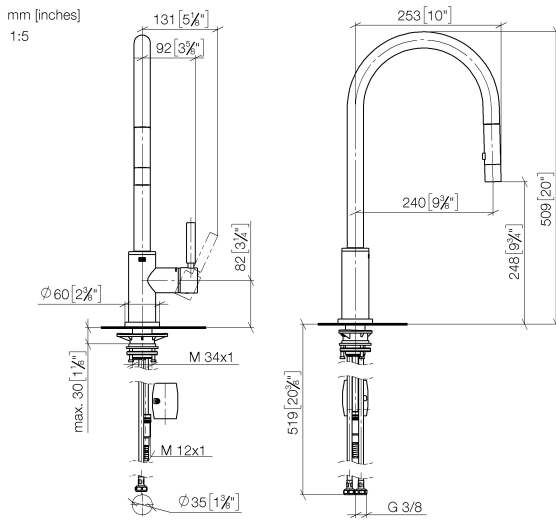

33 870 888

- 240mm projection
- pivotable spout 360°
- Optional swivel limiter available with swivel limiter set 12 823 970 90
- laminar and spray flow
- 1800 mm metal shower hose
- sprayface with anti-scaling system
- max. flow 10.4 l/min at 3 bar flow pressure
- lead-free
- This product can help a building meet the requirements of Green Building Rating Systems, e.g. LEED®, BREEAM®, DGNB

Recommended miscellaneous

Swivel limitation set -

12 823 970 90

Recommended miscellaneous

Dispenser with rosette - Dark Chrome

82 444 970-19

Recommended miscellaneous

Strainer waste with control handle - Dark Chrome

10 710 970-19

33 870 888

Flow rate chart

Certificates

LGA_38636.

Belgaqua_24-005-
27_3.

33 870 888

33 870 888

Spare parts list

No.	Item Number	Name	Quantity used	Delivery time
1	90 12 11 148 00-19	shower	1	-
Spare part can no longer be ordered, please order the replacement item				
2	04 30 02 120 00-85	hose	1	30
3	90 28 22 304 00-19	spout	1	20
4	09 28 10 160 90	ring	2	2
5	09 18 40 186 90	sleeve	1	2
6	90 15 05 064 05 90	cartridge	1	2
7	09 14 10 190 90	seal	1	2
8	09 28 30 030-19	cover	1	60
9	90 20 66 027 00-19	handle	1	20
10	09 14 10 036 90	seal	1	2
11	90 27 22 047 00-19	rosette	1	-
Spare part can no longer be ordered, please order the replacement item				
12	09 14 10 050 90	seal	1	2
13	04 30 11 040 00 90	fixing set	1	2
14	09 20 93 056 90	insert	1	2
15	04 30 04 101 00 90	hose	2	2
16	04 28 20 067 00 90	pipe	1	2
17	90 24 03 253 00 90	adaptor	1	2
18	04 21 50 010 00 90	accessories	1	2