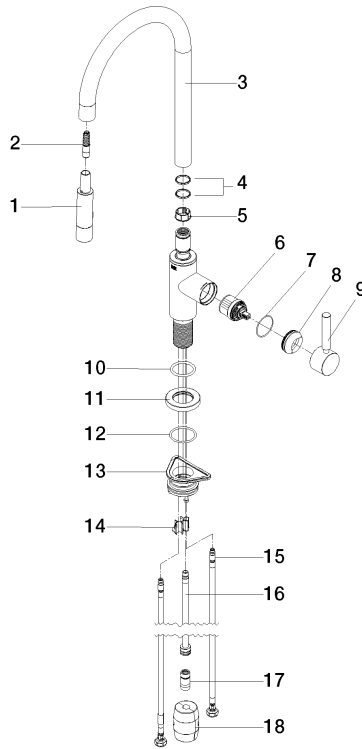

TARA Single-lever mixer Pull-down with spray function - Brushed Durabron (23kt Gold)

TARA

33 870 888

- 240mm projection
- pivotable spout 360°
- Optional swivel limiter available with swivel limiter set 12 823 970 90
- laminar and spray flow
- 1800 mm metal shower hose
- sprayface with anti-scaling system
- max. flow 10.4 l/min at 3 bar flow pressure
- lead-free
- This product can help a building meet the requirements of Green Building Rating Systems, e.g. LEED®, BREEAM®, DGNB

33 870 888

mm [inches]

1:5

Flow rate chart

Certificates

LGA_38636.

Belgaqua_24-005-
27_3.

33 870 888

Spare parts list

| No. | Item Number | Name | Quantity used | Delivery time |
|--|--------------------|-------------|---------------|---------------|
| 1 | 90 12 11 148 00-28 | shower | 1 | 20 |
| 2 | 04 30 02 120 00-85 | hose | 1 | 30 |
| 3 | 90 28 22 304 00-28 | spout | 1 | 20 |
| 4 | 09 28 10 160 90 | ring | 2 | 2 |
| 5 | 09 18 40 186 90 | sleeve | 1 | 2 |
| 6 | 90 15 05 064 05 90 | cartridge | 1 | 2 |
| 7 | 09 14 10 190 90 | seal | 1 | 2 |
| 8 | 09 28 30 030-28 | cover | 1 | 20 |
| 9 | 90 20 66 027 00-28 | handle | 1 | 20 |
| 10 | 09 14 10 036 90 | seal | 1 | 2 |
| 11 | 90 27 22 047 00-28 | rosette | 1 | - |
| Spare part can no longer be ordered, please order the replacement item | | | | |
| 12 | 09 14 10 050 90 | seal | 1 | 2 |
| 13 | 04 30 11 040 00 90 | fixing set | 1 | 2 |
| 14 | 09 20 93 056 90 | insert | 1 | 2 |
| 15 | 04 30 04 101 00 90 | hose | 2 | 2 |
| 16 | 04 28 20 067 00 90 | pipe | 1 | 2 |
| 17 | 90 24 03 253 00 90 | adaptor | 1 | 2 |
| 18 | 04 21 50 010 00 90 | accessories | 1 | 2 |