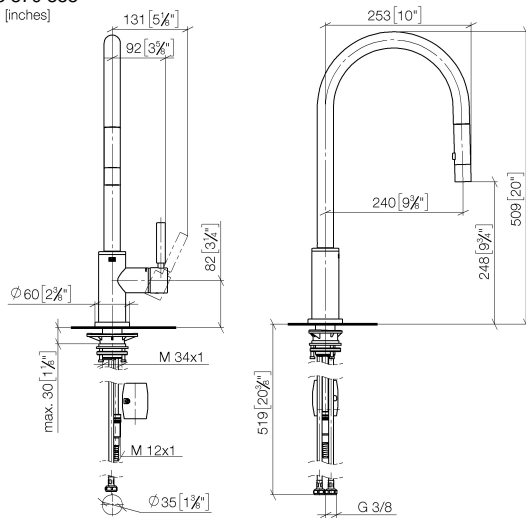

TARA Single-lever mixer Pull-down with spray function - Brushed Durabron (23kt Gold)

TARA

33 870 888

- 240mm projection
- pivotable spout 360°
- Optional swivel limiter available with swivel limiter set 12 823 970 90
- laminar and spray flow
- 1800 mm metal shower hose
- sprayface with anti-scaling system
- max. flow 10.4 l/min at 3 bar flow pressure
- lead-free
- This product can help a building meet the requirements of Green Building Rating Systems, e.g. LEED®, BREEAM®, DGNB

33 870 888

mm [inches]

1:5

Flow rate chart

Certificates

LGA_38636.

Belgaqua_24-005-
27_3.

33 870 888

Spare parts list

| No. | Item Number | Name | Quantity used | Delivery time |
|--|--------------------|-------------|---------------|---------------|
| 1 | 90 12 11 148 00-28 | shower | 1 | 20 |
| 2 | 04 30 02 120 00-85 | hose | 1 | 30 |
| 3 | 90 28 22 304 00-28 | spout | 1 | 20 |
| 4 | 09 28 10 160 90 | ring | 2 | 2 |
| 5 | 09 18 40 186 90 | sleeve | 1 | 2 |
| 6 | 90 15 05 064 05 90 | cartridge | 1 | 2 |
| 7 | 09 14 10 190 90 | seal | 1 | 2 |
| 8 | 09 28 30 030-28 | cover | 1 | 20 |
| 9 | 90 20 66 027 00-28 | handle | 1 | 20 |
| 10 | 09 14 10 036 90 | seal | 1 | 2 |
| 11 | 90 27 22 047 00-28 | rosette | 1 | - |
| Spare part can no longer be ordered, please order the replacement item | | | | |
| 12 | 09 14 10 050 90 | seal | 1 | 2 |
| 13 | 04 30 11 040 00 90 | fixing set | 1 | 2 |
| 14 | 09 20 93 056 90 | insert | 1 | 2 |
| 15 | 04 30 04 101 00 90 | hose | 2 | 2 |
| 16 | 04 28 20 067 00 90 | pipe | 1 | 2 |
| 17 | 90 24 03 253 00 90 | adaptor | 1 | 2 |
| 18 | 04 21 50 010 00 90 | accessories | 1 | 2 |