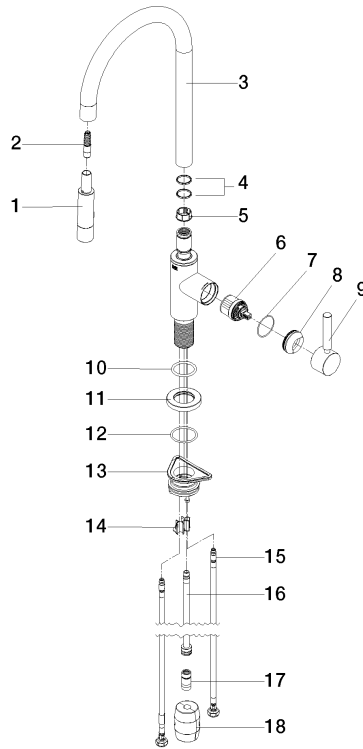

33 870 888

- 240mm projection
- pivotable spout 360°
- Optional swivel limiter available with swivel limiter set 12 823 970 90
- laminar and spray flow
- 1800 mm metal shower hose
- sprayface with anti-scaling system
- max. flow 10.4 l/min at 3 bar flow pressure
- lead-free
- This product can help a building meet the requirements of Green Building Rating Systems, e.g. LEED®, BREEAM®, DGNB

### Flow rate chart

### Spare parts list

No.	Item Number	Name	Quantity used	Delivery time
1	90 12 11 148 00-33	shower	1	30
2	04 30 02 120 00-85	hose	1	30
3	90 28 22 304 00-33	spout	1	2
4	09 28 10 160 90	ring	2	2
5	09 18 40 186 90	sleeve	1	2
6	90 15 05 064 05 90	cartridge	1	2
7	09 14 10 190 90	seal	1	2
8	09 28 30 030-33	cover	1	2
9	90 20 66 027 00-33	handle	1	30
10	09 14 10 036 90	seal	1	2
11	90 27 22 047 00-33	rosette	1	-
Spare part can no longer be ordered, please order the replacement item				
12	09 14 10 050 90	seal	1	2
13	04 30 11 040 00 90	fixing set	1	2
14	09 20 93 056 90	insert	1	2
15	04 30 04 101 00 90	hose	2	2
16	04 28 20 067 00 90	pipe	1	2
17	90 24 03 253 00 90	adaptor	1	2
18	04 21 50 010 00 90	accessories	1	2