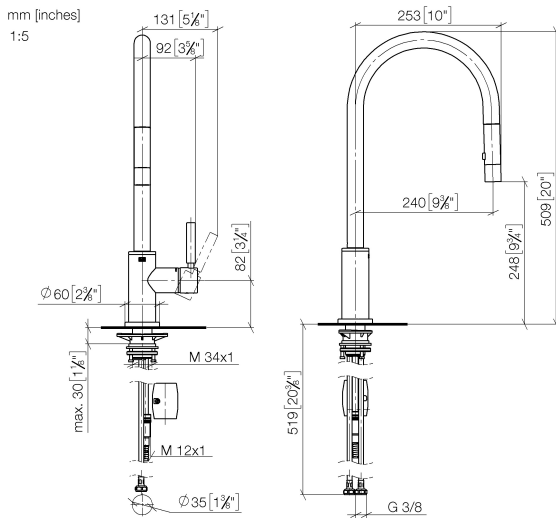

33 870 888

- 240mm projection
- pivotable spout 360°
- Optional swivel limiter available with swivel limiter set 12 823 970 90
- laminar and spray flow
- 1800 mm metal shower hose
- sprayface with anti-scaling system
- max. flow 10.4 l/min at 3 bar flow pressure
- lead-free
- This product can help a building meet the requirements of Green Building Rating Systems, e.g. LEED®, BREEAM®, DGNB

### Flow rate chart

### Spare parts list

No.	Item Number	Name	Quantity used	Delivery time
1	90 12 11 148 00-33	shower	1	30
2	04 30 02 120 00-85	hose	1	30
3	90 28 22 304 00-33	spout	1	2
4	09 28 10 160 90	ring	2	2
5	09 18 40 186 90	sleeve	1	2
6	90 15 05 064 05 90	cartridge	1	2
7	09 14 10 190 90	seal	1	2
8	09 28 30 030-33	cover	1	2
9	90 20 66 027 00-33	handle	1	30
10	09 14 10 036 90	seal	1	2
11	90 27 22 047 00-33	rosette	1	-
Spare part can no longer be ordered, please order the replacement item				
12	09 14 10 050 90	seal	1	2
13	04 30 11 040 00 90	fixing set	1	2
14	09 20 93 056 90	insert	1	2
15	04 30 04 101 00 90	hose	2	2
16	04 28 20 067 00 90	pipe	1	2
17	90 24 03 253 00 90	adaptor	1	2
18	04 21 50 010 00 90	accessories	1	2