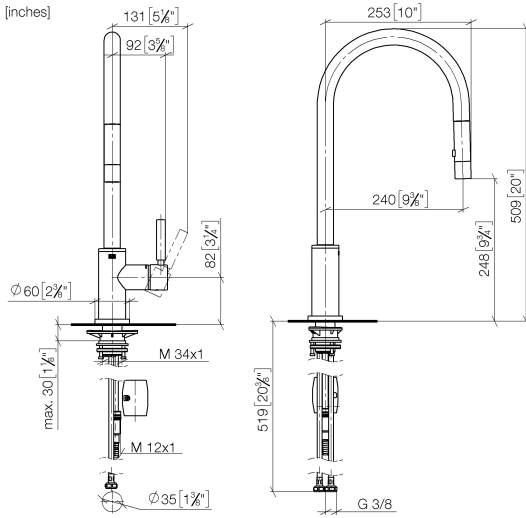

TARA Single-lever mixer Pull-down with spray function - Brushed Champagne (22kt Gold)

TARA

33 870 888

- 240mm projection
- pivotable spout 360°
- Optional swivel limiter available with swivel limiter set 12 823 970 90
- laminar and spray flow
- 1800 mm metal shower hose
- sprayface with anti-scaling system
- max. flow 10.4 l/min at 3 bar flow pressure
- lead-free
- This product can help a building meet the requirements of Green Building Rating Systems, e.g. LEED®, BREEAM®, DGNB

33 870 888

mm [inches]

1:5

Flow rate chart

Certificates

LGA_38636.

Belgaqua_24-005-
27_3.

33 870 888

TARA Single-lever mixer Pull-down with spray function - Brushed Champagne (22kt Gold)

TARA

33 870 888

Spare parts list

No.	Item Number	Name	Quantity used	Delivery time
1	90 12 11 148 00-46	shower	1	-
Spare part can no longer be ordered, please order the replacement item				
2	04 30 02 120 00-85	hose	1	30
3	90 28 22 304 00-46	spout	1	30
4	09 28 10 160 90	ring	2	2
5	09 18 40 186 90	sleeve	1	2
6	90 15 05 064 05 90	cartridge	1	2
7	09 14 10 190 90	seal	1	2
8	09 28 30 030-46	cover	1	60
9	90 20 66 027 00-46	handle	1	30
10	09 14 10 036 90	seal	1	2
11	90 27 22 047 00-46	rosette	1	-
Spare part can no longer be ordered, please order the replacement item				
12	09 14 10 050 90	seal	1	2
13	04 30 11 040 00 90	fixing set	1	2
14	09 20 93 056 90	insert	1	2
15	04 30 04 101 00 90	hose	2	2
16	04 28 20 067 00 90	pipe	1	2
17	90 24 03 253 00 90	adaptor	1	2
18	04 21 50 010 00 90	accessories	1	2