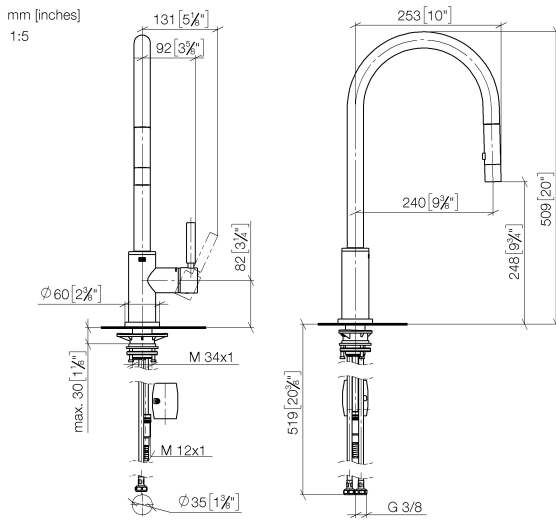

33 870 888

- 240mm projection
- pivotable spout 360°
- Optional swivel limiter available with swivel limiter set 12 823 970 90
- laminar and spray flow
- 1800 mm metal shower hose
- sprayface with anti-scaling system
- max. flow 10.4 l/min at 3 bar flow pressure
- lead-free
- This product can help a building meet the requirements of Green Building Rating Systems, e.g. LEED®, BREEAM®, DGNB

Recommended miscellaneous

Swivel limitation set -

12 823 970 90

Recommended miscellaneous

Strainer waste with control handle - Brushed Dark Platinum 10 710 970-99

Recommended miscellaneous

Dispenser with rosette - Brushed Dark Platinum 82 444 970-99

33 870 888

Flow rate chart

Certificates

LGA_38636.

Belgaqua_24-005-
27_3.

33 870 888

Spare parts list

No.	Item Number	Name	Quantity used	Delivery time
1	90 12 11 148 00-99	shower	1	30
2	04 30 02 120 00-85	hose	1	30
3	90 28 22 304 00-99	spout	1	30
4	09 28 10 160 90	ring	2	2
5	09 18 40 186 90	sleeve	1	2
6	90 15 05 064 05 90	cartridge	1	2
7	09 14 10 190 90	seal	1	2
8	09 28 30 030-99	cover	1	30
9	90 20 66 027 00-99	handle	1	30
10	09 14 10 036 90	seal	1	2
11	90 27 22 047 00-99	rosette	1	-
Spare part can no longer be ordered, please order the replacement item				
12	09 14 10 050 90	seal	1	2
13	04 30 11 040 00 90	fixing set	1	2
14	09 20 93 056 90	insert	1	2
15	04 30 04 101 00 90	hose	2	2
16	04 28 20 067 00 90	pipe	1	2
17	90 24 03 253 00 90	adaptor	1	2
18	04 21 50 010 00 90	accessories	1	2