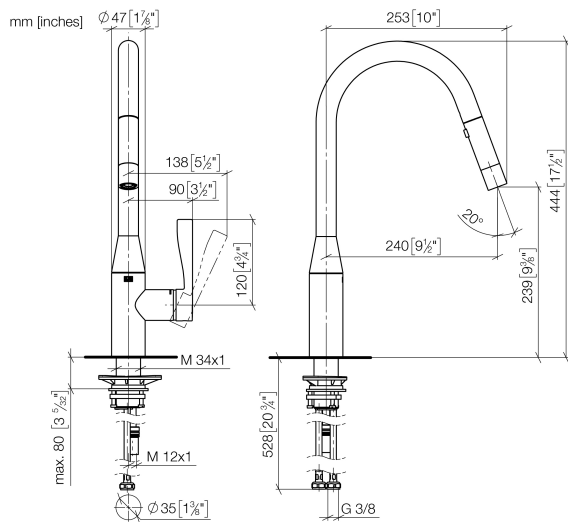

33 870 895

- 240mm projection
- pivotable spout 360°
- Optional swivel limiter available with swivel limiter set 12 821 970 90
- laminar and spray flow
- height of mixer 444 mm
- height up to laminar flow regulator 240 mm
- hole diameter 35 mm
- 1800 mm metal shower hose
- sprayface with anti-scaling system
- max. flow 10.4 l/min at 3 bar flow pressure
- lead-free
- This product can help a building meet the requirements of Green Building Rating Systems, e.g. LEED®, BREEAM®, DGNB

Recommended miscellaneous

Swivel limitation set - 12 821 970 90

Recommended miscellaneous

Strainer waste with control handle - Platinum 10 712 970-08

Recommended miscellaneous

Dispenser without rosette - Platinum 82 424 970-08

33 870 895

Flow rate chart

Certificates

Belgaqua_21-027- 27_3. LGA_28657. GDV_0400314.

33 870 895

Spare parts list

No.	Item Number	Name	Quantity used	Delivery time
1	90 12 11 148 00-08	shower	1	40
2	04 30 02 120 00-85	hose	1	30
3	90 28 22 302 00-08	spout	1	40
4	09 28 10 160 90	ring	1	2
5	09 28 10 162 90	ring	1	2
6	09 28 10 161 90	ring	1	2
7	90 15 05 064 00 90	cartridge	1	2
8	09 23 10 072 90	nut	1	60
9	09 14 10 190 90	seal	1	2
10	09 28 30 030-08	cover	1	40
11	09 20 89 020-08	handle	1	40
12	90 31 11 063 00 90	pin	1	2
13	90 31 20 087 00-08	plug	1	40
14	04 30 04 101 00 90	hose	2	2
15	04 28 20 067 00 90	pipe	1	2
16	04 30 11 040 00 90	fixing set	1	2
17	09 20 93 056 90	insert	1	2
18	90 24 03 253 00 90	adaptor	1	2
19	09 30 03 038 90	hose	1	2
20	04 21 50 010 00 90	accessories	1	2
21	90 30 09 031 00 90	key	1	2