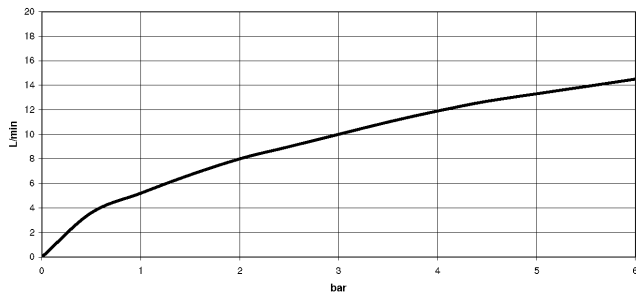

Flow rate chart

Certificates

LGA_28657.

GDV_0400314.