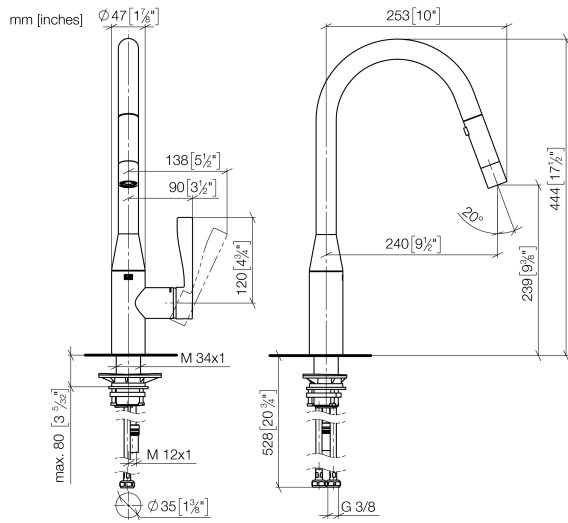

SYNC Single-lever mixer Pull-down with spray function - Durabronss (23kt Gold)

SYNC

33 870 895

- 240mm projection
- pivotable spout 360°
- Optional swivel limiter available with swivel limiter set 12 821 970 90
- laminar and spray flow
- height of mixer 444 mm
- height up to laminar flow regulator 240 mm
- hole diameter 35 mm
- 1800 mm metal shower hose
- sprayface with anti-scaling system
- max. flow 10.4 l/min at 3 bar flow pressure
- lead-free
- This product can help a building meet the requirements of Green Building Rating Systems, e.g. LEED®, BREEAM®, DGNB

33 870 895

Flow rate chart

Certificates

LGA_28657.

GDV_0400314.

33 870 895