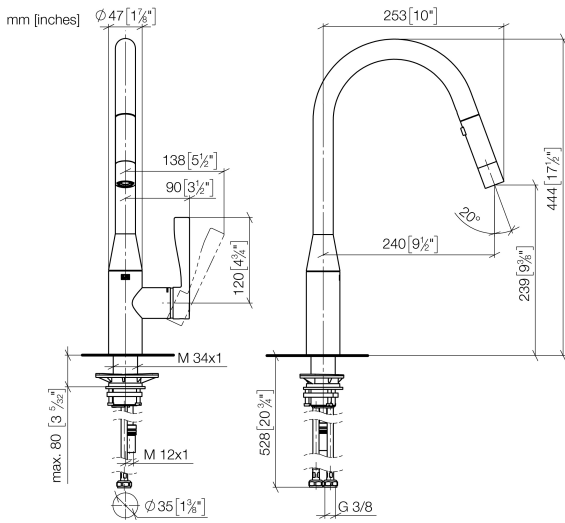

**SYNC Single-lever mixer Pull-down with spray function - Dark Chrome**

SYNC

33 870 895

- 240mm projection
- pivotable spout 360°
- Optional swivel limiter available with swivel limiter set 12 821 970 90
- laminar and spray flow
- height of mixer 444 mm
- height up to laminar flow regulator 240 mm
- hole diameter 35 mm
- 1800 mm metal shower hose
- sprayface with anti-scaling system
- max. flow 10.4 l/min at 3 bar flow pressure
- lead-free
- This product can help a building meet the requirements of Green Building Rating Systems, e.g. LEED®, BREEAM®, DGNB

**Recommended miscellaneous**

**Swivel limitation set - 12 821 970 90**

**Recommended miscellaneous**

**Dispenser without rosette - Dark Chrome 82 424 970-19**

**Recommended miscellaneous**

**Strainer waste with control handle - Dark Chrome 10 712 970-19**

33 870 895

**Flow rate chart**

**Certificates**

LGA\_28657.

GDV\_0400314.

33 870 895