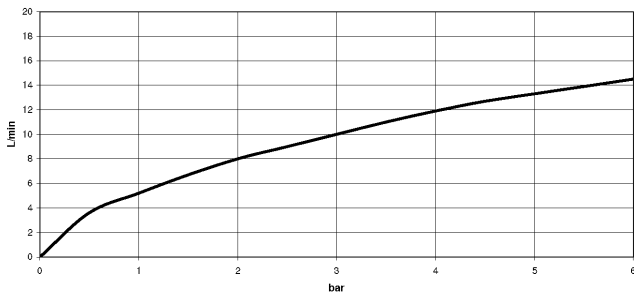

Flow rate chart

Certificates

LGA_28657.

GDV_0400314.