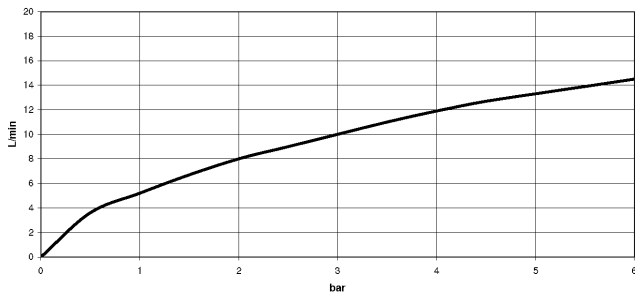

SYNC Single-lever mixer Pull-down with spray function - Brushed Durabron (23kt Gold)

SYNC

33 870 895

- 240mm projection
- pivotable spout 360°
- Optional swivel limiter available with swivel limiter set 12 821 970 90
- laminar and spray flow
- height of mixer 444 mm
- height up to laminar flow regulator 240 mm
- hole diameter 35 mm
- 1800 mm metal shower hose
- sprayface with anti-scaling system
- max. flow 10.4 l/min at 3 bar flow pressure
- lead-free
- This product can help a building meet the requirements of Green Building Rating Systems, e.g. LEED®, BREEAM®, DGNB

SYNC

33 870 895

Flow rate chart

Codes & Standards

DIN 4109

EN 1717

Executive Order
no. 1007

ISO 3822