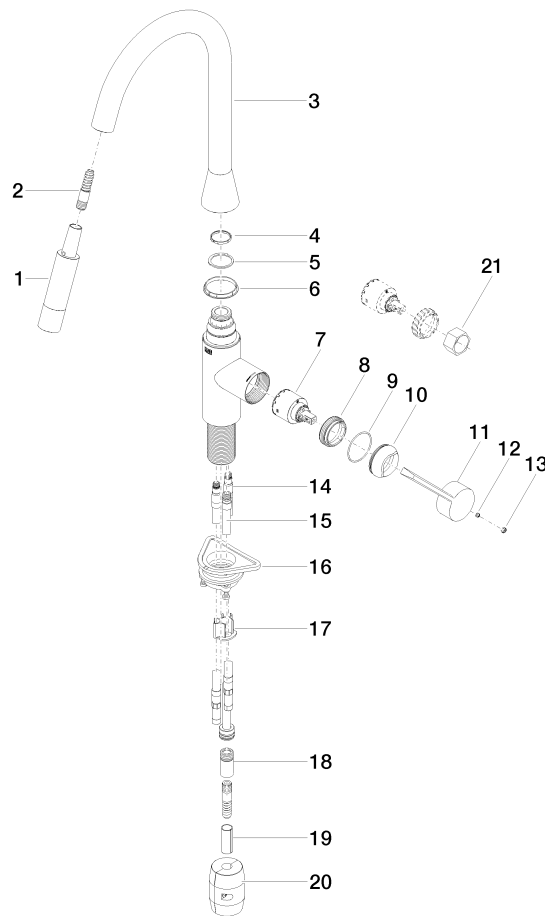

SYNC Single-lever mixer Pull-down with spray function - Brushed Durabron (23kt Gold)

SYNC

33 870 895

- 240mm projection
- pivotable spout 360°
- Optional swivel limiter available with swivel limiter set 12 821 970 90
- laminar and spray flow
- height of mixer 444 mm
- height up to laminar flow regulator 240 mm
- hole diameter 35 mm
- 1800 mm metal shower hose
- sprayface with anti-scaling system
- max. flow 10.4 l/min at 3 bar flow pressure
- lead-free
- This product can help a building meet the requirements of Green Building Rating Systems, e.g. LEED®, BREEAM®, DGNB

SYNC Single-lever mixer Pull-down with spray function - Brushed Durabronze
(23kt Gold)

SYNC

33 870 895

Product version from 2/26/2015 to 1/7/2021

Product version from 1/7/2021 to 4/29/2021

Product version from 4/29/2021 to 5/19/2021

Product version from 5/19/2021 to 5/20/2021

Product version from 5/20/2021

**SYNC Single-lever mixer Pull-down with spray function - Brushed Durabrass
(23kt Gold)**

SYNC

33 870 895

Spare parts list

Product version from 2/26/2015 to 1/7/2021

Product version from 1/7/2021 to 4/29/2021

Product version from 4/29/2021 to 5/19/2021

Product version from 5/19/2021 to 5/20/2021

Product version from 5/20/2021

No.	Item Number	Name	Quantity used	Delivery time
	90 12 11 148 00-28	shower	22	20