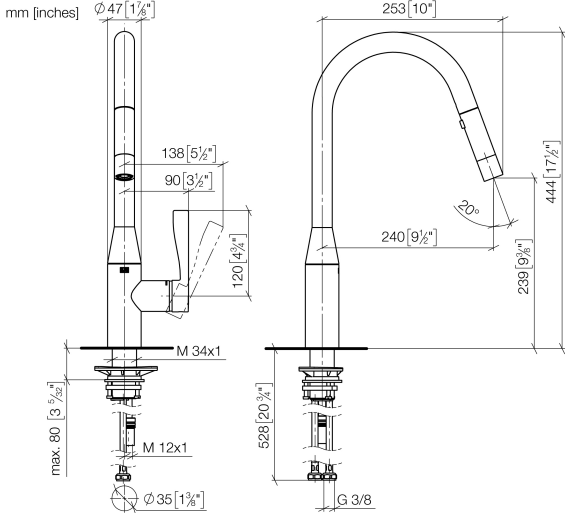

**SYNC Single-lever mixer Pull-down with spray function - Brushed Durabronz
(23kt Gold)**

SYNC

33 870 895