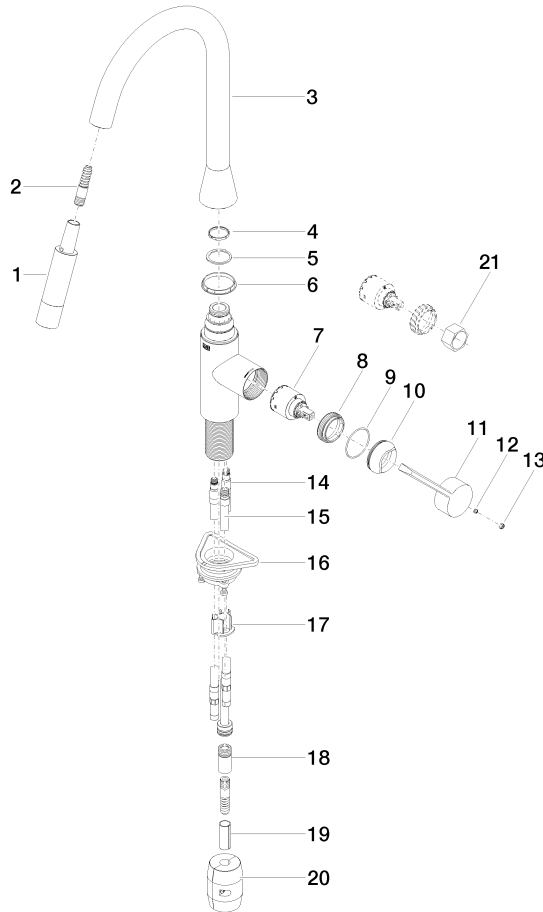

SYNC Single-lever mixer Pull-down with spray function - Champagne (22kt Gold)

SYNC

33 870 895

- 240mm projection
- pivotable spout 360°
- Optional swivel limiter available with swivel limiter set 12 821 970 90
- laminar and spray flow
- height of mixer 444 mm
- height up to laminar flow regulator 240 mm
- hole diameter 35 mm
- 1800 mm metal shower hose
- sprayface with anti-scaling system
- max. flow 10.4 l/min at 3 bar flow pressure
- lead-free
- This product can help a building meet the requirements of Green Building Rating Systems, e.g. LEED®, BREEAM®, DGNB

33 870 895

mm [inches]

Flow rate chart

Codes & Standards

DIN 4109

Executive Order
no. 1007

ISO 3822

Ü-Zeichen

SYNC Single-lever mixer Pull-down with spray function - Champagne (22kt Gold)

SYNC

33 870 895

Certificates

LGA_28

GDV_0400

SYNC Single-lever mixer Pull-down with spray function - Champagne (22kt Gold)

SYNC

33 870 895

Product version from 5/20/2021

SYNC Single-lever mixer Pull-down with spray function - Champagne (22kt Gold)

SYNC

33 870 895

Spare parts list

Product version from 5/20/2021