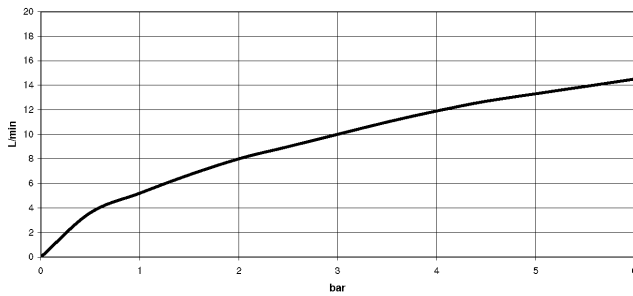

SYNC Single-lever mixer Pull-down with spray function - Champagne (22kt Gold)

SYNC

33 870 895

- 240mm projection
- pivotable spout 360°
- Optional swivel limiter available with swivel limiter set 12 821 970 90
- laminar and spray flow
- height of mixer 444 mm
- height up to laminar flow regulator 240 mm
- hole diameter 35 mm
- 1800 mm metal shower hose
- sprayface with anti-scaling system
- max. flow 10.4 l/min at 3 bar flow pressure
- lead-free
- This product can help a building meet the requirements of Green Building Rating Systems, e.g. LEED®, BREEAM®, DGNB

33 870 895

mm [inches]

Flow rate chart

Codes & Standards

DIN 4109

Executive Order
no. 1007

ISO 3822

Ü-Zeichen