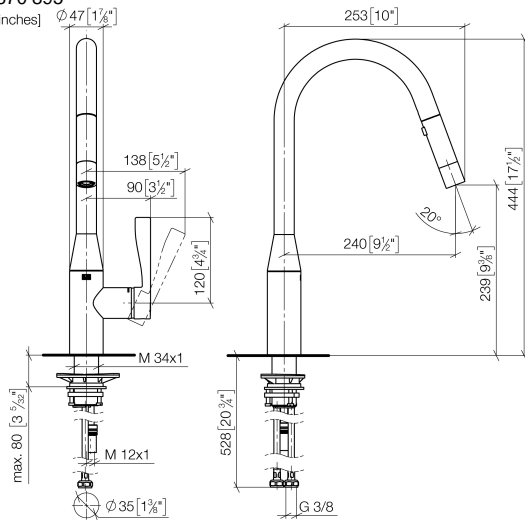

SYNC Single-lever mixer Pull-down with spray function - Champagne (22kt Gold)

SYNC

33 870 895

- 240mm projection
- pivotable spout 360°
- Optional swivel limiter available with swivel limiter set 12 821 970 90
- laminar and spray flow
- height of mixer 444 mm
- height up to laminar flow regulator 240 mm
- hole diameter 35 mm
- 1800 mm metal shower hose
- sprayface with anti-scaling system
- max. flow 10.4 l/min at 3 bar flow pressure
- lead-free
- This product can help a building meet the requirements of Green Building Rating Systems, e.g. LEED®, BREEAM®, DGNB

33 870 895

mm [inches]

Flow rate chart

Codes & Standards

DIN 4109

Executive Order
no. 1007

ISO 3822

Ü-Zeichen

SYNC Single-lever mixer Pull-down with spray function - Champagne (22kt Gold)

SYNC

33 870 895

Certificates

LGA_28

GDV_0400

SYNC Single-lever mixer Pull-down with spray function - Champagne (22kt Gold)

SYNC

33 870 895

Product version from 5/20/2021

SYNC Single-lever mixer Pull-down with spray function - Champagne (22kt Gold)

SYNC

33 870 895

Spare parts list

Product version from 5/20/2021