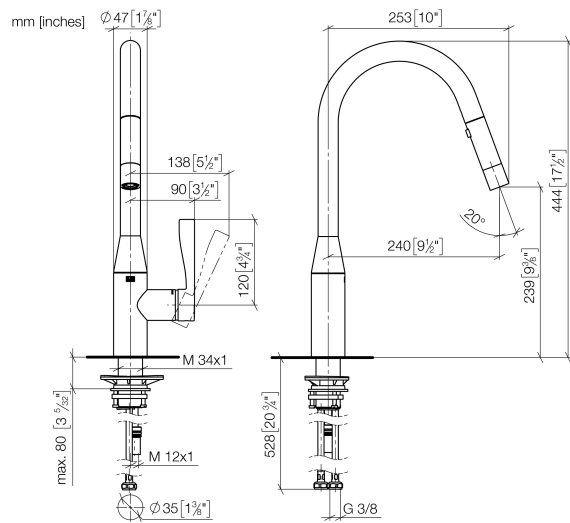

33 870 895

- 240mm projection
- pivotable spout 360°
- Optional swivel limiter available with swivel limiter set 12 821 970 90
- laminar and spray flow
- height of mixer 444 mm
- height up to laminar flow regulator 240 mm
- hole diameter 35 mm
- 1800 mm metal shower hose
- sprayface with anti-scaling system
- max. flow 10.4 l/min at 3 bar flow pressure
- lead-free
- This product can help a building meet the requirements of Green Building Rating Systems, e.g. LEED®, BREEAM®, DGNB

**Recommended miscellaneous**

**Swivel limitation set -** 12 821 970 90

**Recommended miscellaneous**

**Dispenser without rosette -** 82 424 970-93  
**Brushed Chrome**

**Recommended miscellaneous**

**Strainer waste with control handle** 10 712 970-93  
**- Brushed Chrome**

33 870 895

**Flow rate chart**

**Certificates**

LGA\_28657.

GDV\_0400314.

33 870 895