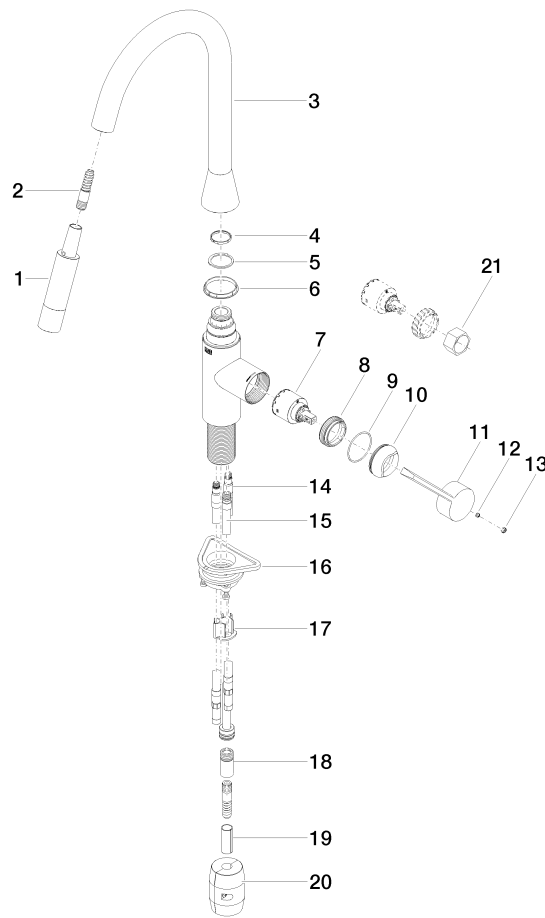

SYNC Single-lever mixer Pull-down with spray function - Brushed Dark
Platinum

SYNC

33 870 895

Product version from 2/26/2015 to 1/7/2021

Product version from 1/7/2021 to 4/29/2021

Product version from 4/29/2021 to 5/19/2021

Product version from 5/19/2021 to 5/20/2021

Product version from 5/20/2021