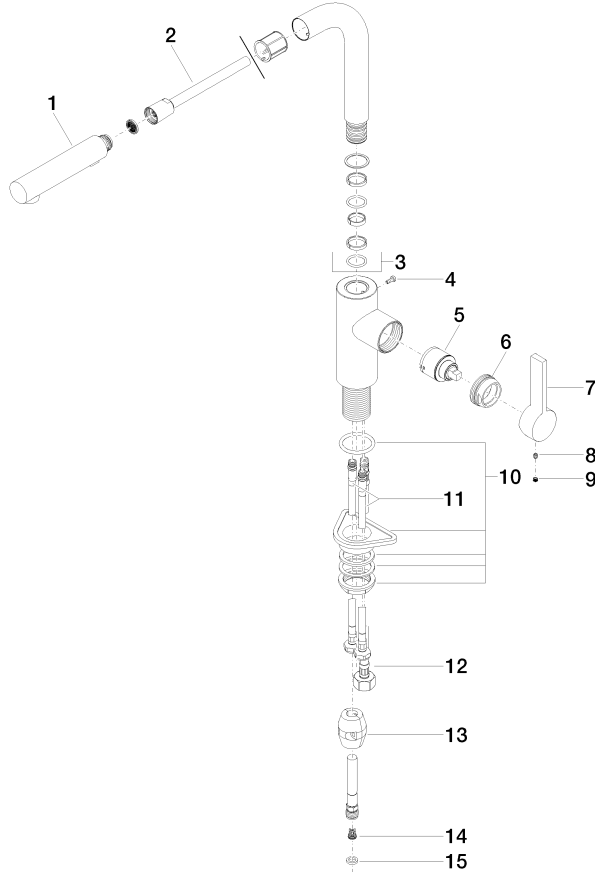

ELIO Single-lever mixer Pull-out with spray function - Brushed Bronze

33 871 790 Product version from 4/1/2024

- 219mm projection
- pivoting spout 360°
- air-enriched flow and spray flow
- height of mixer 337 mm
- height up to aerator 292 mm
- hole diameter 35 mm
- fabric braided hose 1500 mm
- max. flow 8 l/min at 3 bar flow pressure
- lead-free
- This product can help a building meet the requirements of Green Building Rating Systems, e.g. LEED®, BREEAM®, DGNB

Recommended miscellaneous

Strainer waste with control handle 10 712 970-42
- Brushed Bronze

ELIO Single-lever mixer Pull-out with spray function - Brushed Bronze

33 871 790 Product version from 4/1/2024

Flow rate chart

Codes & Standards

DIN 4109

ISO 3822

Ü-Zeichen

ELIO Single-lever mixer Pull-out with spray function - Brushed Bronze

33 871 790 Product version from 4/1/2024

Certificates

LGA_38

ELIO Single-lever mixer Pull-out with spray function - Brushed Bronze

33 871 790 Product version from 4/1/2024

Parts for other finishes can be found here: [Chrome](#)

Spare parts list

No.	Item Number	Name	Quantity used	Delivery time
1	90 12 11 185 00-42	shower	1	30
2	90 30 02 062 00-42	hose	1	30
3	90 28 22 186 00-42	spout	1	30
4	09 30 30 054 90	screw	1	2
5	90 15 05 045 00 90	cartridge	1	2
6	09 24 04 141-42	nut	1	60
7	09 20 79 040-42	handle	1	60
8	90 31 11 030 00 90	pin	1	2
9	90 31 20 109 00 90	plug	1	2
10	04 30 11 040 00 90	fixing set	1	2
11	04 30 04 104 00 90	hose	2	2
12	04 30 04 029 00 90	hose	1	2
13	04 21 50 005 00 90	accessories	1	2
14	09 23 01 131 90	back-flow preventer	1	2
15	90 14 20 019 00 90	seal	1	2