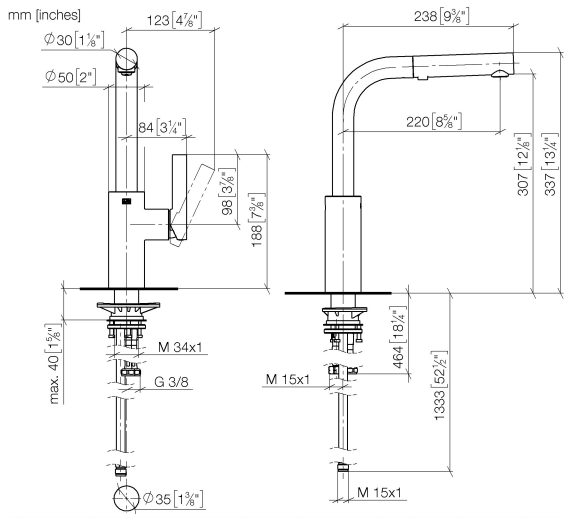

ELIO Single-lever mixer Pull-out with spray function - Brushed Bronze

33 871 790 Product version from 4/1/2024

- 219mm projection
- pivoting spout 360°
- air-enriched flow and spray flow
- height of mixer 337 mm
- height up to aerator 292 mm
- hole diameter 35 mm
- fabric braided hose 1500 mm
- max. flow 8 l/min at 3 bar flow pressure
- lead-free
- This product can help a building meet the requirements of Green Building Rating Systems, e.g. LEED®, BREEAM®, DGNB

Recommended miscellaneous

Strainer waste with control handle 10 712 970-42
- Brushed Bronze

ELIO Single-lever mixer Pull-out with spray function - Brushed Bronze

33 871 790 Product version from 4/1/2024

Flow rate chart

Codes & Standards

DIN 4109

ISO 3822

Ü-Zeichen

ELIO Single-lever mixer Pull-out with spray function - Brushed Bronze

33 871 790 Product version from 4/1/2024

Certificates

LGA_38

ELIO Single-lever mixer Pull-out with spray function - Brushed Bronze

33 871 790 Product version from 4/1/2024

Parts for other finishes can be found here: [Chrome](#)

Spare parts list

No.	Item Number	Name	Quantity used	Delivery time
1	90 12 11 185 00-42	shower	1	30
2	90 30 02 062 00-42	hose	1	30
3	90 28 22 186 00-42	spout	1	30
4	09 30 30 054 90	screw	1	2
5	90 15 05 045 00 90	cartridge	1	2
6	09 24 04 141-42	nut	1	60
7	09 20 79 040-42	handle	1	60
8	90 31 11 030 00 90	pin	1	2
9	90 31 20 109 00 90	plug	1	2
10	04 30 11 040 00 90	fixing set	1	2
11	04 30 04 104 00 90	hose	2	2
12	04 30 04 029 00 90	hose	1	2
13	04 21 50 005 00 90	accessories	1	2
14	09 23 01 131 90	back-flow preventer	1	2
15	90 14 20 019 00 90	seal	1	2