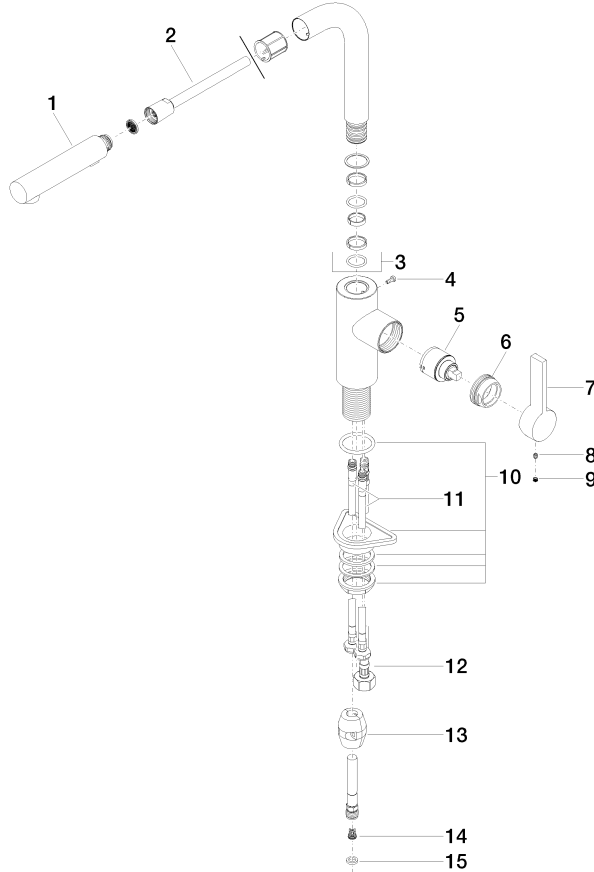

ELIO Single-lever mixer Pull-out with spray function - Brushed Champagne (22kt Gold)

33 871 790 Product version from 4/1/2024

- 219mm projection
- pivoting spout 360°
- air-enriched flow and spray flow
- height of mixer 337 mm
- height up to aerator 292 mm
- hole diameter 35 mm
- fabric braided hose 1500 mm
- max. flow 8 l/min at 3 bar flow pressure
- lead-free
- This product can help a building meet the requirements of Green Building Rating Systems, e.g. LEED®, BREEAM®, DGNB

ELIO Single-lever mixer Pull-out with spray function - Brushed Champagne (22kt Gold)

33 871 790 Product version from 4/1/2024

Certificates

LGA_38

**ELIO Single-lever mixer Pull-out with spray function - Brushed Champagne
(22kt Gold)**

33 871 790 Product version from 4/1/2024

Parts for other finishes can be found here: [Chrome](#)

Spare parts list

| No. | Item Number | Name | Quantity used | Delivery time |
|--|--------------------|---------------------|---------------|---------------|
| 1 | 90 12 11 185 00-46 | shower | 1 | - |
| Spare part can no longer be ordered, please order the replacement item | | | | |
| 2 | 90 30 02 062 00-46 | hose | 1 | - |
| Spare part can no longer be ordered, please order the replacement item | | | | |
| 3 | 90 28 22 186 00-46 | spout | 1 | 30 |
| 4 | 09 30 30 054 90 | screw | 1 | 2 |
| 5 | 90 15 05 045 00 90 | cartridge | 1 | 2 |
| 6 | 09 24 04 141-46 | nut | 1 | 30 |
| 7 | 09 20 79 040-46 | handle | 1 | 30 |
| 8 | 90 31 11 030 00 90 | pin | 1 | 2 |
| 9 | 90 31 20 109 00 90 | plug | 1 | 2 |
| 10 | 04 30 11 040 00 90 | fixing set | 1 | 2 |
| 11 | 04 30 04 104 00 90 | hose | 2 | 2 |
| 12 | 04 30 04 029 00 90 | hose | 1 | 2 |
| 13 | 04 21 50 005 00 90 | accessories | 1 | 2 |
| 14 | 09 23 01 131 90 | back-flow preventer | 1 | 2 |
| 15 | 90 14 20 019 00 90 | seal | 1 | 2 |