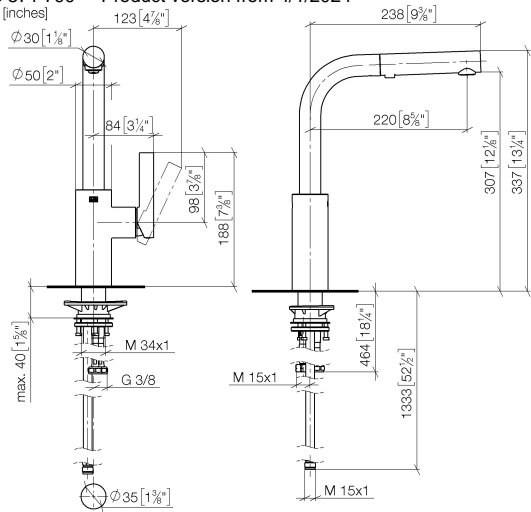

ELIO Single-lever mixer Pull-out with spray function - Brushed Champagne (22kt Gold)

33 871 790 Product version from 4/1/2024

- 219mm projection
- pivoting spout 360°
- air-enriched flow and spray flow
- height of mixer 337 mm
- height up to aerator 292 mm
- hole diameter 35 mm
- fabric braided hose 1500 mm
- max. flow 8 l/min at 3 bar flow pressure
- lead-free
- This product can help a building meet the requirements of Green Building Rating Systems, e.g. LEED®, BREEAM®, DGNB

**ELIO Single-lever mixer Pull-out with spray function - Brushed Champagne
(22kt Gold)**

33 871 790 Product version from 4/1/2024

mm [inches]

Flow rate chart

Codes & Standards

DIN 4109

ISO 3822

Ü-Zeichen

ELIO Single-lever mixer Pull-out with spray function - Brushed Champagne (22kt Gold)

33 871 790 Product version from 4/1/2024

Certificates

LGA_38

**ELIO Single-lever mixer Pull-out with spray function - Brushed Champagne
(22kt Gold)**