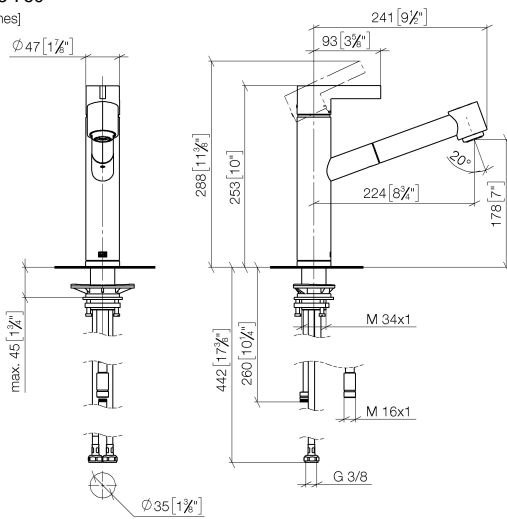

ENO Single-lever mixer Pull-out with spray function - Brushed Durabron (23kt Gold)

ENO

33 875 760

- 225mm projection
 - pivotable spout 130°
 - air-enriched flow and spray flow
 - height of mixer 254 mm
 - height up to aerator 179 mm
 - hole diameter 35 mm
 - 1600mm metal shower hose
 - max. flow 9.6 l/min at 3 bar flow pressure
 - lead-free
 - This product can help a building meet the requirements of Green Building Rating Systems, e.g. LEED®, BREEAM®, DGNB
- Intrinsic protection against back flow.

mm [inches]

Flow rate chart

Certificates

Belgaqua_21-027- LGA_28656. GDV_0400277.
27_3.

ENO Single-lever mixer Pull-out with spray function - Brushed Durabronz (23kt Gold)

ENO

33 875 760

Parts for other finishes can be found here: [Chrome](#)

ENO Single-lever mixer Pull-out with spray function - Brushed Durabronz (23kt Gold)

ENO

33 875 760

Spare parts list

No.	Item Number	Name	Quantity used	Delivery time
1	09 20 76 001-28	handle	1	20
2	90 31 20 109 00 90	plug	1	2
3	90 31 11 030 00 90	pin	1	2
4	09 28 30 012-28	cover	1	20
5	09 14 10 102 90	seal	1	2
6	09 24 04 270 90	nut	1	2
7	90 28 10 148 00 90	accessories	1	2
8	90 15 05 064 00 90	cartridge	1	2
9	04 30 02 121 00-85	hose	1	30
10	90 24 03 255 00-28	sleeve	1	20
11	09 23 01 039 90	sieve	1	2
12	90 12 11 098 00-28	shower	1	20
13	09 14 15 029 90	ring	1	2
14	09 28 10 144 90	ring	1	2
15	09 14 10 034 90	seal	1	2
16	09 27 76 001-28	rosette	1	20
17	09 14 10 036 90	seal	1	2
18	04 30 04 098 00 90	hose	2	60
19	04 30 11 040 00 90	fixing set	1	2
20	04 28 20 067 00 90	pipe	1	2
21	04 21 50 010 00 90	accessories	1	2
22	09 30 03 038 90	hose	1	2
23	90 24 03 253 00 90	adaptor	1	2
24	90 30 09 031 00 90	key	1	2