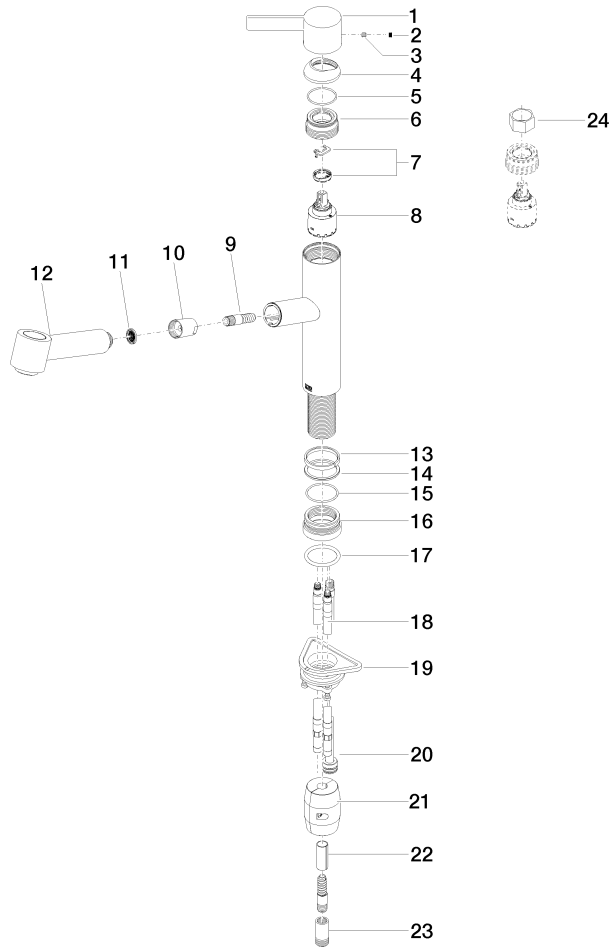

ENO Single-lever mixer Pull-out with spray function - Brushed Durabron (23kt Gold)

ENO

33 875 760

- 225mm projection
 - pivotable spout 130°
 - air-enriched flow and spray flow
 - height of mixer 254 mm
 - height up to aerator 179 mm
 - hole diameter 35 mm
 - 1600mm metal shower hose
 - max. flow 9.6 l/min at 3 bar flow pressure
 - lead-free
 - This product can help a building meet the requirements of Green Building Rating Systems, e.g. LEED®, BREEAM®, DGNB
- Intrinsic protection against back flow.

mm [inches]

Flow rate chart

Certificates

Belgaqua_21-027- LGA_28656. GDV_0400277.
27_3.

ENO Single-lever mixer Pull-out with spray function - Brushed Durabronz (23kt Gold)

ENO

33 875 760

Parts for other finishes can be found here: [Chrome](#)

ENO Single-lever mixer Pull-out with spray function - Brushed Durabronz (23kt Gold)

ENO

33 875 760

Spare parts list

No.	Item Number	Name	Quantity used	Delivery time
1	09 20 76 001-28	handle	1	20
2	90 31 20 109 00 90	plug	1	2
3	90 31 11 030 00 90	pin	1	2
4	09 28 30 012-28	cover	1	20
5	09 14 10 102 90	seal	1	2
6	09 24 04 270 90	nut	1	2
7	90 28 10 148 00 90	accessories	1	2
8	90 15 05 064 00 90	cartridge	1	2
9	04 30 02 121 00-85	hose	1	30
10	90 24 03 255 00-28	sleeve	1	20
11	09 23 01 039 90	sieve	1	2
12	90 12 11 098 00-28	shower	1	20
13	09 14 15 029 90	ring	1	2
14	09 28 10 144 90	ring	1	2
15	09 14 10 034 90	seal	1	2
16	09 27 76 001-28	rosette	1	20
17	09 14 10 036 90	seal	1	2
18	04 30 04 098 00 90	hose	2	60
19	04 30 11 040 00 90	fixing set	1	2
20	04 28 20 067 00 90	pipe	1	2
21	04 21 50 010 00 90	accessories	1	2
22	09 30 03 038 90	hose	1	2
23	90 24 03 253 00 90	adaptor	1	2
24	90 30 09 031 00 90	key	1	2