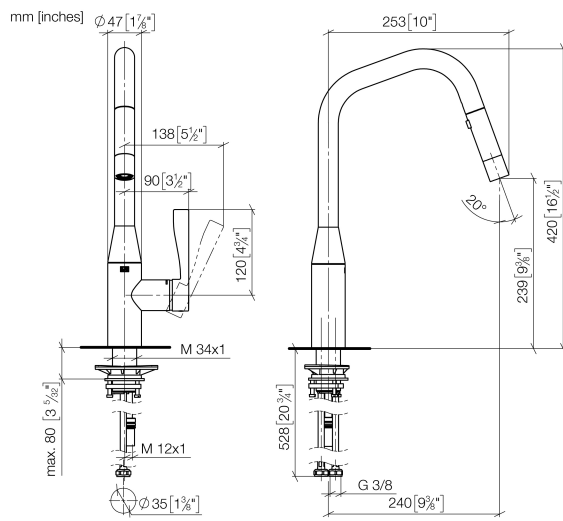

33 875 895

- 240mm projection
- pivotable spout 360°
- Optional swivel limiter available with swivel limiter set 12 821 970 90
- laminar and spray flow
- height of mixer 420 mm
- height up to laminar flow regulator 240 mm
- hole diameter 35 mm
- 1800 mm metal shower hose
- sprayface with anti-scaling system
- max. flow 10.4 l/min at 3 bar flow pressure
- lead-free
- This product can help a building meet the requirements of Green Building Rating Systems, e.g. LEED®, BREEAM®, DGNB

Recommended miscellaneous

Swivel limitation set - 12 821 970 90

Recommended miscellaneous

Strainer waste with control handle - Brushed Platinum 10 712 970-06

Recommended miscellaneous

Dispenser without rosette - Brushed Platinum 82 424 970-06

33 875 895

Flow rate chart

Certificates

Belgaqua_21-027- 27_3. LGA_28658. GDV_0400314.

33 875 895

Spare parts list

No.	Item Number	Name	Quantity used	Delivery time
1	90 12 11 148 00-06	shower	1	10
2	04 30 02 120 00-85	hose	1	30
3	90 28 22 301 00-06	spout	1	10
4	09 28 10 160 90	ring	1	2
5	09 28 10 162 90	ring	1	2
6	09 28 10 161 90	ring	1	2
7	90 15 05 064 02 90	cartridge	1	2
8	09 14 10 190 90	seal	1	2
9	09 28 30 030-06	cover	1	10
10	09 20 89 020-06	handle	1	10
11	90 31 11 063 00 90	pin	1	2
12	90 31 20 087 00-06	plug	1	10
13	04 30 04 101 00 90	hose	1	2
14	04 28 20 067 00 90	pipe	1	2
15	09 14 10 036 90	seal	1	2
16	04 30 11 040 00 90	fixing set	2	2
17	09 20 93 056 90	insert	1	2
18	90 24 03 253 00 90	adaptor	1	2
19	09 30 03 038 90	hose	1	2
20	04 21 50 010 00 90	accessories	1	2
21	90 30 09 031 00 90	key	1	2