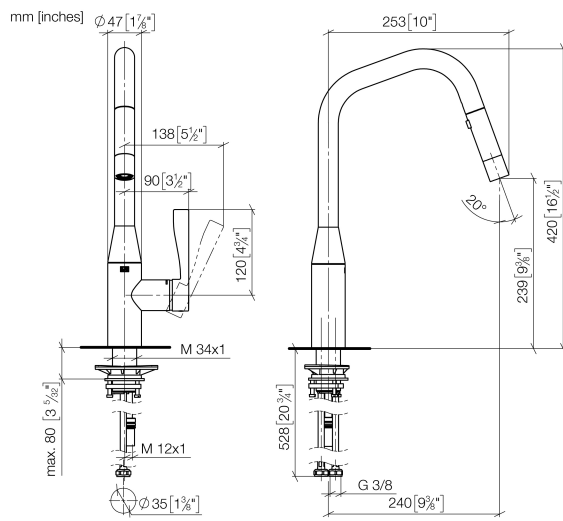

33 875 895

- 240mm projection
- pivotable spout 360°
- Optional swivel limiter available with swivel limiter set 12 821 970 90
- laminar and spray flow
- height of mixer 420 mm
- height up to laminar flow regulator 240 mm
- hole diameter 35 mm
- 1800 mm metal shower hose
- sprayface with anti-scaling system
- max. flow 10.4 l/min at 3 bar flow pressure
- lead-free
- This product can help a building meet the requirements of Green Building Rating Systems, e.g. LEED®, BREEAM®, DGNB

Recommended miscellaneous

Swivel limitation set - 12 821 970 90

Recommended miscellaneous

Strainer waste with control handle - Platinum 10 712 970-08

Recommended miscellaneous

Dispenser without rosette - Platinum 82 424 970-08

33 875 895

Flow rate chart

Certificates

Belgaqua_21-027- 27_3. LGA_28658. GDV_0400314.

33 875 895

Spare parts list

No.	Item Number	Name	Quantity used	Delivery time
1	90 12 11 148 00-08	shower	1	40
2	04 30 02 120 00-85	hose	1	30
3	90 28 22 301 00-08	spout	1	40
4	09 28 10 160 90	ring	1	2
5	09 28 10 162 90	ring	1	2
6	09 28 10 161 90	ring	1	2
7	90 15 05 064 02 90	cartridge	1	2
8	09 14 10 190 90	seal	1	2
9	09 28 30 030-08	cover	1	40
10	09 20 89 020-08	handle	1	40
11	90 31 11 063 00 90	pin	1	2
12	90 31 20 087 00-08	plug	1	40
13	04 30 04 101 00 90	hose	1	2
14	04 28 20 067 00 90	pipe	1	2
15	09 14 10 036 90	seal	1	2
16	04 30 11 040 00 90	fixing set	2	2
17	09 20 93 056 90	insert	1	2
18	90 24 03 253 00 90	adaptor	1	2
19	09 30 03 038 90	hose	1	2
20	04 21 50 010 00 90	accessories	1	2
21	90 30 09 031 00 90	key	1	2