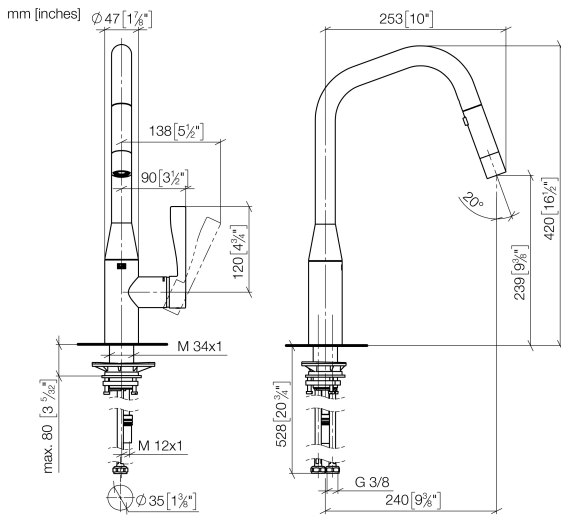

33 875 895

- 240mm projection
- pivotable spout 360°
- Optional swivel limiter available with swivel limiter set 12 821 970 90
- laminar and spray flow
- height of mixer 420 mm
- height up to laminar flow regulator 240 mm
- hole diameter 35 mm
- 1800 mm metal shower hose
- sprayface with anti-scaling system
- max. flow 10.4 l/min at 3 bar flow pressure
- lead-free
- This product can help a building meet the requirements of Green Building Rating Systems, e.g. LEED®, BREEAM®, DGNB

Recommended miscellaneous

Swivel limitation set - 12 821 970 90

Recommended miscellaneous

Dispenser without rosette - Dark Chrome 82 424 970-19

Recommended miscellaneous

Strainer waste with control handle - Dark Chrome 10 712 970-19

33 875 895

Flow rate chart

Codes & Standards

Executive Order
no. 1007

SYNC Single-lever mixer Pull-down with spray function - Dark Chrome

SYNC

33 875 895

Certificates