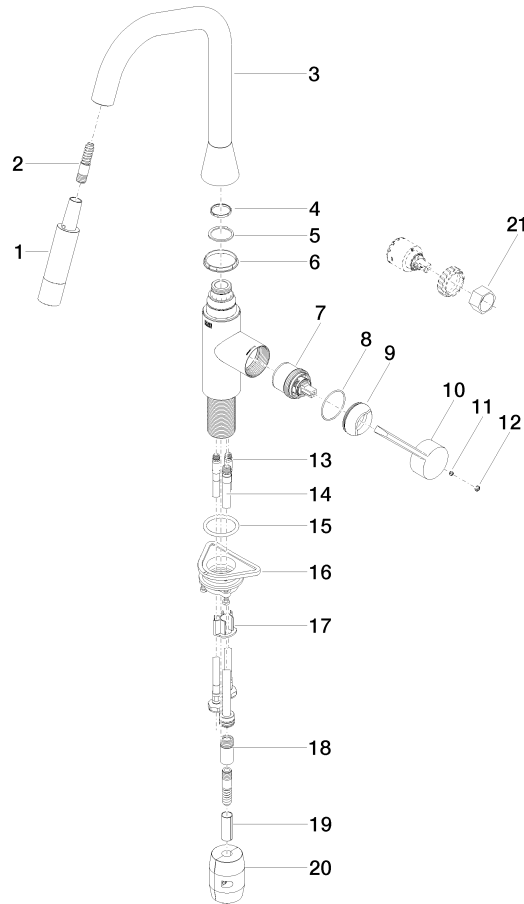

33 875 895

- 240mm projection
- pivotable spout 360°
- Optional swivel limiter available with swivel limiter set 12 821 970 90
- laminar and spray flow
- height of mixer 420 mm
- height up to laminar flow regulator 240 mm
- hole diameter 35 mm
- 1800 mm metal shower hose
- sprayface with anti-scaling system
- max. flow 10.4 l/min at 3 bar flow pressure
- lead-free
- This product can help a building meet the requirements of Green Building Rating Systems, e.g. LEED®, BREEAM®, DGNB

Recommended miscellaneous

Swivel limitation set - 12 821 970 90

Recommended miscellaneous

Dispenser without rosette - Dark Chrome 82 424 970-19

Recommended miscellaneous

Strainer waste with control handle - Dark Chrome 10 712 970-19

33 875 895

Flow rate chart

Codes & Standards

Executive Order
no. 1007

SYNC Single-lever mixer Pull-down with spray function - Dark Chrome

SYNC

33 875 895

Certificates

GDV_0400

33 875 895

Spare parts list