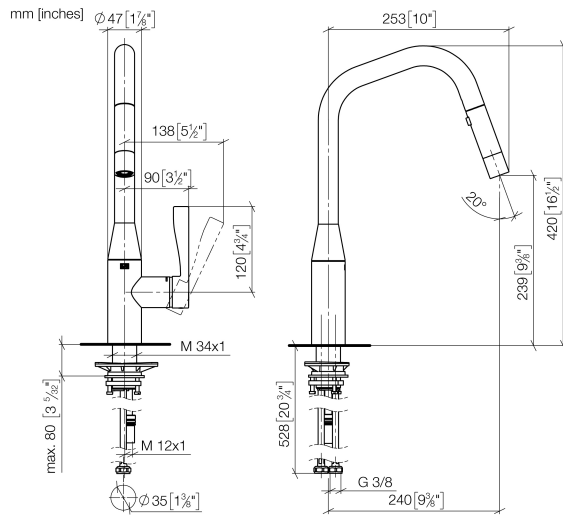

SYNC Single-lever mixer Pull-down with spray function - Brushed Durabron (23kt Gold)

SYNC

33 875 895

- 240mm projection
- pivotable spout 360°
- Optional swivel limiter available with swivel limiter set 12 821 970 90
- laminar and spray flow
- height of mixer 420 mm
- height up to laminar flow regulator 240 mm
- hole diameter 35 mm
- 1800 mm metal shower hose
- sprayface with anti-scaling system
- max. flow 10.4 l/min at 3 bar flow pressure
- lead-free
- This product can help a building meet the requirements of Green Building Rating Systems, e.g. LEED®, BREEAM®, DGNB

Recommended miscellaneous

Swivel limitation set - 12 821 970 90

Recommended miscellaneous

Strainer waste with control handle - Brushed Durabron (23kt Gold) 10 712 970-28

Recommended miscellaneous

Dispenser without rosette - Brushed Durabron (23kt Gold) 82 424 970-28

33 875 895

Flow rate chart

Certificates

Belgaqua_21-027- 27_3. LGA_28658. GDV_0400314.

33 875 895

Spare parts list

No.	Item Number	Name	Quantity used	Delivery time
1	90 12 11 148 00-28	shower	1	20
2	04 30 02 120 00-85	hose	1	30
3	90 28 22 301 00-28	spout	1	20
4	09 28 10 160 90	ring	1	2
5	09 28 10 162 90	ring	1	2
6	09 28 10 161 90	ring	1	2
7	90 15 05 064 02 90	cartridge	1	2
8	09 14 10 190 90	seal	1	2
9	09 28 30 030-28	cover	1	20
10	09 20 89 020-28	handle	1	20
11	90 31 11 063 00 90	pin	1	2
12	90 31 20 087 00-28	plug	1	20
13	04 30 04 101 00 90	hose	1	2
14	04 28 20 067 00 90	pipe	1	2
15	09 14 10 036 90	seal	1	2
16	04 30 11 040 00 90	fixing set	2	2
17	09 20 93 056 90	insert	1	2
18	90 24 03 253 00 90	adaptor	1	2
19	09 30 03 038 90	hose	1	2
20	04 21 50 010 00 90	accessories	1	2
21	90 30 09 031 00 90	key	1	2