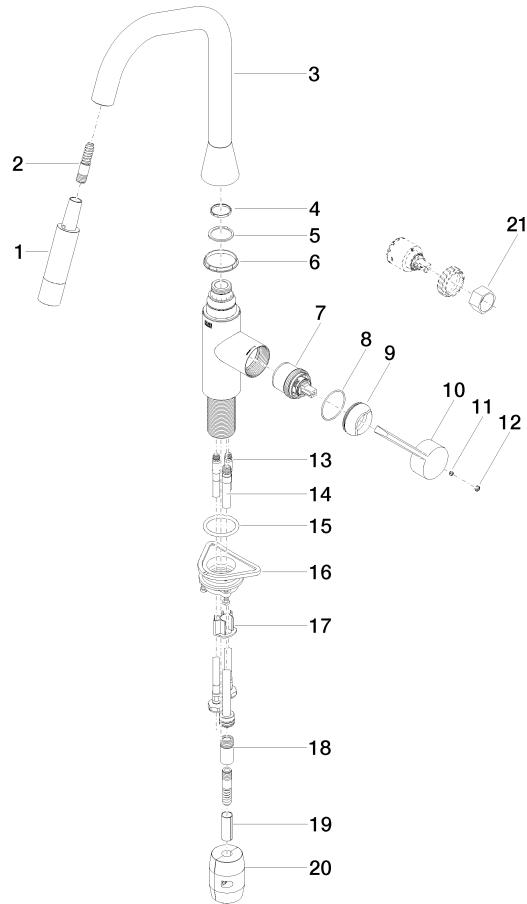

33 875 895

- 240mm projection
- pivotable spout 360°
- Optional swivel limiter available with swivel limiter set 12 821 970 90
- laminar and spray flow
- height of mixer 420 mm
- height up to laminar flow regulator 240 mm
- hole diameter 35 mm
- 1800 mm metal shower hose
- sprayface with anti-scaling system
- max. flow 10.4 l/min at 3 bar flow pressure
- lead-free
- This product can help a building meet the requirements of Green Building Rating Systems, e.g. LEED®, BREEAM®, DGNB

Recommended miscellaneous

	Strainer waste with control handle - Matte Black	10 712 970-33
---	---	---------------

33 875 895

Flow rate chart

Codes & Standards

Executive Order
no. 1007

SYNC Single-lever mixer Pull-down with spray function - Matte Black

SYNC

33 875 895

Certificates

GDV_0400

33 875 895

Spare parts list