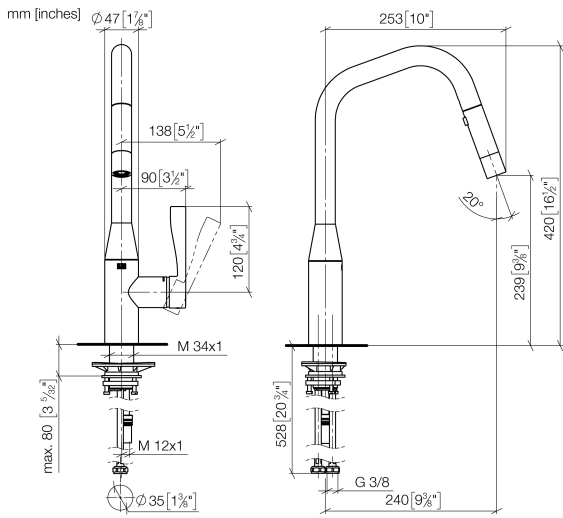

33 875 895

- 240mm projection
- pivotable spout 360°
- Optional swivel limiter available with swivel limiter set 12 821 970 90
- laminar and spray flow
- height of mixer 420 mm
- height up to laminar flow regulator 240 mm
- hole diameter 35 mm
- 1800 mm metal shower hose
- sprayface with anti-scaling system
- max. flow 10.4 l/min at 3 bar flow pressure
- lead-free
- This product can help a building meet the requirements of Green Building Rating Systems, e.g. LEED®, BREEAM®, DGNB

Recommended miscellaneous

	Strainer waste with control handle - Matte Black	10 712 970-33
---	---	---------------

33 875 895

Flow rate chart

Codes & Standards

Executive Order
no. 1007

SYNC Single-lever mixer Pull-down with spray function - Matte Black