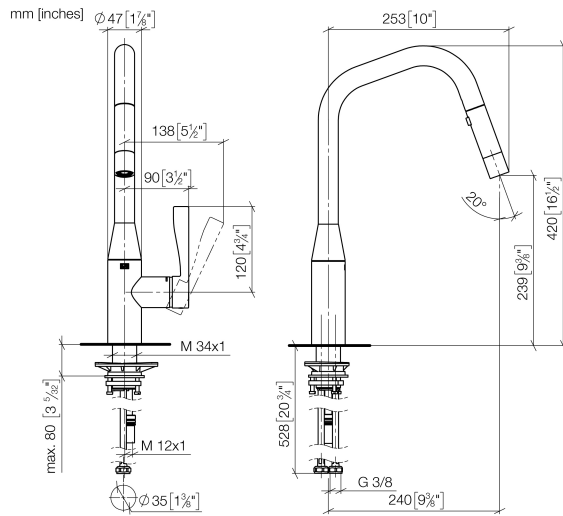

**SYNC Single-lever mixer Pull-down with spray function - Brushed Champagne (22kt Gold)**

SYNC

33 875 895

- 240mm projection
- pivotable spout 360°
- Optional swivel limiter available with swivel limiter set 12 821 970 90
- laminar and spray flow
- height of mixer 420 mm
- height up to laminar flow regulator 240 mm
- hole diameter 35 mm
- 1800 mm metal shower hose
- sprayface with anti-scaling system
- max. flow 10.4 l/min at 3 bar flow pressure
- lead-free
- This product can help a building meet the requirements of Green Building Rating Systems, e.g. LEED®, BREEAM®, DGNB

**Recommended miscellaneous**

**Swivel limitation set -** 12 821 970 90

**Recommended miscellaneous**

**Dispenser without rosette -  
Brushed Champagne (22kt Gold)** 82 424 970-46

**Recommended miscellaneous**

**Strainer waste with control handle  
- Brushed Champagne (22kt Gold)** 10 712 970-46

33 875 895

**Flow rate chart**

**Certificates**

GDV\_0400314.

33 875 895