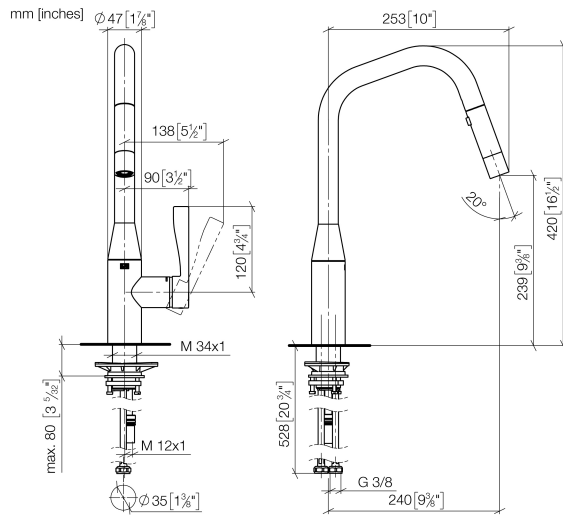

33 875 895

- 240mm projection
- pivotable spout 360°
- Optional swivel limiter available with swivel limiter set 12 821 970 90
- laminar and spray flow
- height of mixer 420 mm
- height up to laminar flow regulator 240 mm
- hole diameter 35 mm
- 1800 mm metal shower hose
- sprayface with anti-scaling system
- max. flow 10.4 l/min at 3 bar flow pressure
- lead-free
- This product can help a building meet the requirements of Green Building Rating Systems, e.g. LEED®, BREEAM®, DGNB

**Recommended miscellaneous**

**Swivel limitation set -** 12 821 970 90

**Recommended miscellaneous**

**Dispenser without rosette -** 82 424 970-93  
**Brushed Chrome**

**Recommended miscellaneous**

**Strainer waste with control handle** 10 712 970-93  
**- Brushed Chrome**

33 875 895

**Flow rate chart**

**Certificates**

GDV\_0400314.

33 875 895