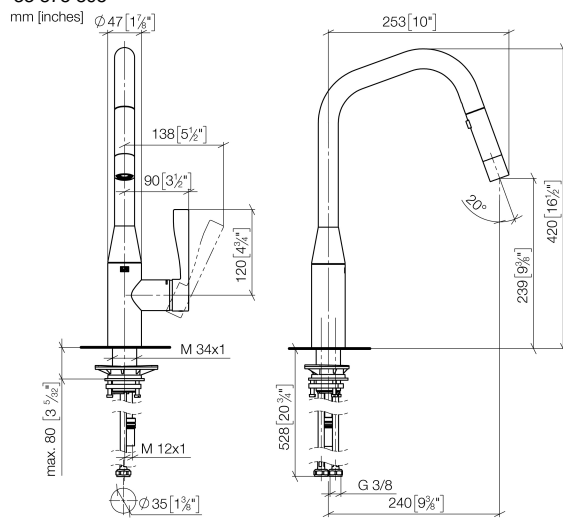

**SYNC Single-lever mixer Pull-down with spray function - Brushed Dark Platinum**

SYNC

33 875 895

- 240mm projection
- pivotable spout 360°
- Optional swivel limiter available with swivel limiter set 12 821 970 90
- laminar and spray flow
- height of mixer 420 mm
- height up to laminar flow regulator 240 mm
- hole diameter 35 mm
- 1800 mm metal shower hose
- sprayface with anti-scaling system
- max. flow 10.4 l/min at 3 bar flow pressure
- lead-free
- This product can help a building meet the requirements of Green Building Rating Systems, e.g. LEED®, BREEAM®, DGNB

**Recommended miscellaneous**

**Swivel limitation set -** 12 821 970 90

**Recommended miscellaneous**

**Strainer waste with control handle - Brushed Dark Platinum** 10 712 970-99

**Recommended miscellaneous**

**Dispenser without rosette - Brushed Dark Platinum** 82 424 970-99

33 875 895

**Flow rate chart**

**Certificates**

Belgaqua\_21-027- 27\_3. LGA\_28658. GDV\_0400314.

33 875 895

**Spare parts list**

No.	Item Number	Name	Quantity used	Delivery time
1	90 12 11 148 00-99	shower	1	30
2	04 30 02 120 00-85	hose	1	30
3	90 28 22 301 00-99	spout	1	30
4	09 28 10 160 90	ring	1	2
5	09 28 10 162 90	ring	1	2
6	09 28 10 161 90	ring	1	2
7	90 15 05 064 02 90	cartridge	1	2
8	09 14 10 190 90	seal	1	2
9	09 28 30 030-99	cover	1	30
10	09 20 89 020-99	handle	1	30
11	90 31 11 063 00 90	pin	1	2
12	90 31 20 087 00-99	plug	1	30
13	04 30 04 101 00 90	hose	1	2
14	04 28 20 067 00 90	pipe	1	2
15	09 14 10 036 90	seal	1	2
16	04 30 11 040 00 90	fixing set	2	2
17	09 20 93 056 90	insert	1	2
18	90 24 03 253 00 90	adaptor	1	2
19	09 30 03 038 90	hose	1	2
20	04 21 50 010 00 90	accessories	1	2
21	90 30 09 031 00 90	key	1	2