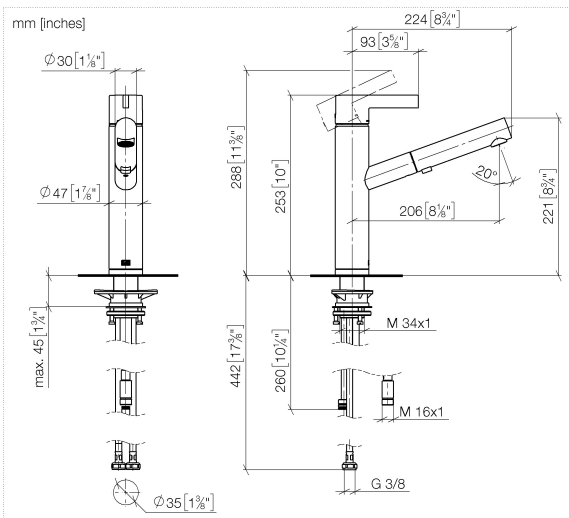

ENO Single-lever mixer Pull-out with spray function - Dark Chrome

33 876 760 Product version from 4/1/2024

- 206mm projection
- pivoting spout 130°
- air-enriched flow and spray flow
- height of mixer 253 mm
- height up to aerator 179 mm
- hole diameter 35 mm
- 1600mm metal shower hose
- max. flow 9.6 l/min at 3 bar flow pressure
- lead-free
- This product can help a building meet the requirements of Green Building Rating Systems, e.g. LEED®, BREEAM®, DGNB

Recommended miscellaneous

Strainer waste with control handle 10 712 970-19
- Dark Chrome

ENO Single-lever mixer Pull-out with spray function - Dark Chrome

33 876 760 Product version from 4/1/2024

Flow rate chart

Codes & Standards

DIN 4109

ISO 3822

Ü-Zeichen

ENO Single-lever mixer Pull-out with spray function - Dark Chrome

33 876 760 Product version from 4/1/2024

Certificates

LGA_38

ENO Single-lever mixer Pull-out with spray function - Dark Chrome

33 876 760 Product version from 4/1/2024

Parts for other finishes can be found here: [Chrome](#)

ENO Single-lever mixer Pull-out with spray function - Dark Chrome