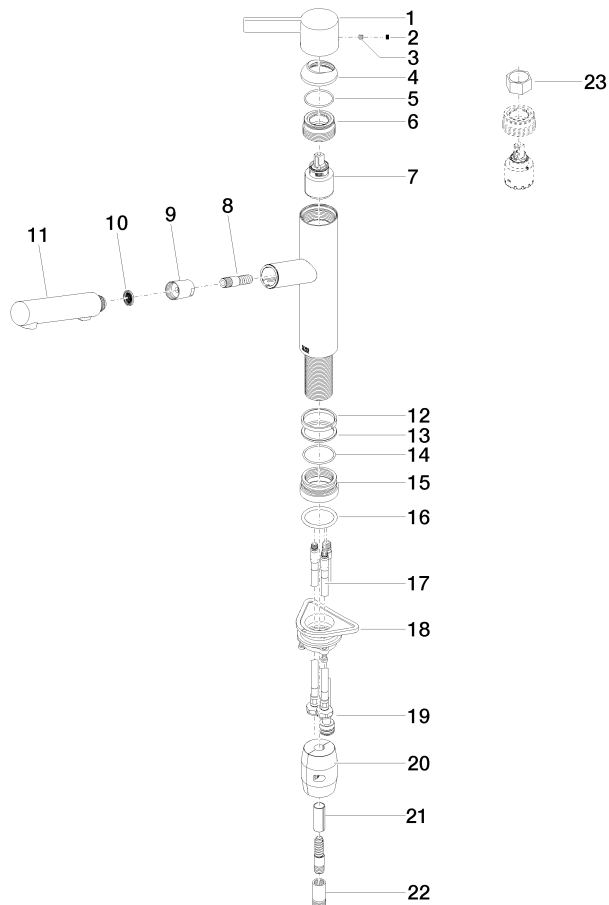

ENO Single-lever mixer Pull-out with spray function - Dark Chrome

33 876 760 Product version from 4/1/2024

- 206mm projection
- pivoting spout 130°
- air-enriched flow and spray flow
- height of mixer 253 mm
- height up to aerator 179 mm
- hole diameter 35 mm
- 1600mm metal shower hose
- max. flow 9.6 l/min at 3 bar flow pressure
- lead-free
- This product can help a building meet the requirements of Green Building Rating Systems, e.g. LEED®, BREEAM®, DGNB

Codes & Standards

DIN 4109

ISO 3822

Ü-Zeichen

ENO Single-lever mixer Pull-out with spray function - Dark Chrome

33 876 760 Product version from 4/1/2024

Certificates

LGA_38

ENO Single-lever mixer Pull-out with spray function - Dark Chrome

33 876 760 Product version from 4/1/2024

Parts for other finishes can be found here: [Chrome](#)

ENO Single-lever mixer Pull-out with spray function - Dark Chrome

33 876 760 Product version from 4/1/2024

Spare parts list

No.	Item Number	Name	Quantity used	Delivery time
1	09 20 76 001-19	handle	1	60
2	90 31 20 109 00 90	plug	1	2
3	90 31 11 030 00 90	pin	1	2
4	09 28 30 012-19	cover	1	60
5	09 14 10 102 90	seal	1	2
6	09 24 04 270 90	nut	1	2
7	90 15 05 064 00 90	cartridge	1	2
8	04 30 02 121 00-19	hose	1	-
Spare part can no longer be ordered, please order the replacement item				
9	90 24 03 358 00-19	sleeve	1	20
10	09 23 01 039 90	sieve	1	2
11	90 12 11 185 00-19	shower	1	-
Spare part can no longer be ordered, please order the replacement item				
12	09 14 15 029 90	ring	1	2
13	09 28 10 144 90	ring	1	2
14	09 14 10 034 90	seal	1	2
15	09 27 76 001-19	rosette	1	60
16	09 14 10 036 90	seal	1	2
17	04 30 04 101 00 90	hose	1	2
18	04 30 11 040 00 90	fixing set	2	2
19	04 28 20 067 00 90	pipe	1	2
20	04 21 50 010 00 90	accessories	1	2
21	09 30 03 038 90	hose	1	2
22	90 24 03 253 00 90	adaptor	1	2
23	90 30 09 031 00 90	key	1	2