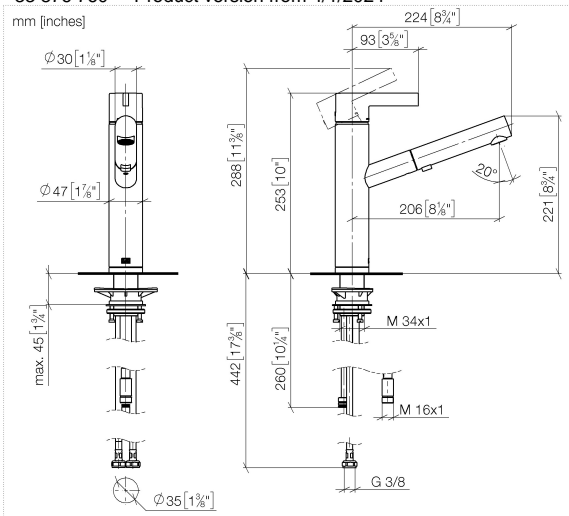

ENO Single-lever mixer Pull-out with spray function - Brushed Durabron (23kt Gold)

33 876 760 Product version from 4/1/2024