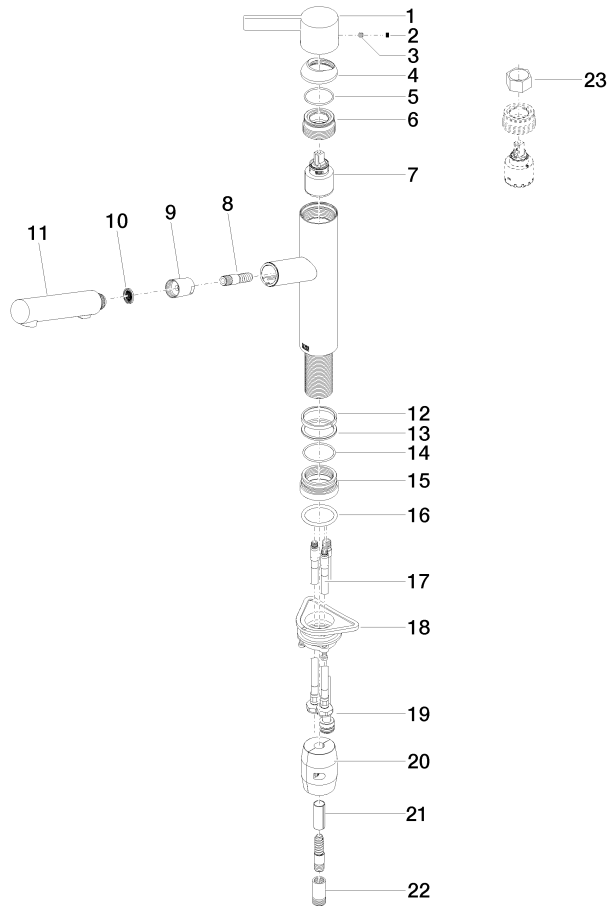

**ENO Single-lever mixer Pull-out with spray function - Brushed Durabronze (23kt Gold)**

33 876 760 Product version from 4/1/2024

- 206mm projection
- pivoting spout 130°
- air-enriched flow and spray flow
- height of mixer 253 mm
- height up to aerator 179 mm
- hole diameter 35 mm
- 1600mm metal shower hose
- max. flow 9.6 l/min at 3 bar flow pressure
- lead-free
- This product can help a building meet the requirements of Green Building Rating Systems, e.g. LEED®, BREEAM®, DGNB

## ENO Single-lever mixer Pull-out with spray function - Brushed Durabronz (23kt Gold)

---

33 876 760 Product version from 4/1/2024

Certificates

---

LGA\_38

# ENO Single-lever mixer Pull-out with spray function - Brushed Durabronz (23kt Gold)

33 876 760 Product version from 4/1/2024

Parts for other finishes can be found here: [Chrome](#)

### Spare parts list

No.	Item Number	Name	Quantity used	Delivery time
1	09 20 76 001-28	handle	1	20
2	90 31 20 109 00 90	plug	1	2
3	90 31 11 030 00 90	pin	1	2
4	09 28 30 012-28	cover	1	20
5	09 14 10 102 90	seal	1	2
6	09 24 04 270 90	nut	1	2
7	90 15 05 064 00 90	cartridge	1	2
8	04 30 02 121 00-28	hose	1	-
Spare part can no longer be ordered, please order the replacement item				
9	90 24 03 358 00-28	sleeve	1	20
10	09 23 01 039 90	sieve	1	2
11	90 12 11 185 00-28	shower	1	-
Spare part can no longer be ordered, please order the replacement item				
12	09 14 15 029 90	ring	1	2
13	09 28 10 144 90	ring	1	2
14	09 14 10 034 90	seal	1	2
15	09 27 76 001-28	rosette	1	20
16	09 14 10 036 90	seal	1	2
17	04 30 04 101 00 90	hose	1	2
18	04 30 11 040 00 90	fixing set	2	2
19	04 28 20 067 00 90	pipe	1	2
20	04 21 50 010 00 90	accessories	1	2
21	09 30 03 038 90	hose	1	2
22	90 24 03 253 00 90	adaptor	1	2
23	90 30 09 031 00 90	key	1	2