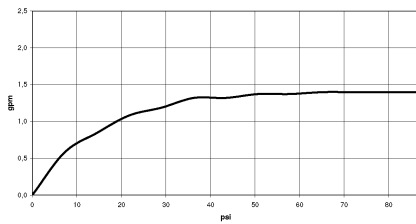

DORNBACHT PIUR Single-lever mixer Pull-out with spray function - Brushed Nickel

33 960 210

- 197mm projection
- pivotable spout 360°
- air-enriched flow and spray flow
- max. flow 5.2 l/min at 3 bar flow pressure
- lead-free
- fabric braided hose 1500 mm

Intrinsic protection against back flow.

	Brushed Nickel	33 960 210-70 0010
	Chrome	33 960 210-00 0010
	Soft Black	33 960 210-69 0010

DORNBRACHT PIUR Single-lever mixer Pull-out with spray function - Brushed Nickel

33 960 210

Flow rate chart

Certificates

IAPMO_N-4976 (2). IAPMO_6397 (2).

DORNBRACHT PIUR Single-lever mixer Pull-out with spray function - Brushed Nickel

33 960 210

Parts for other finishes can be found here: [Chrome](#)