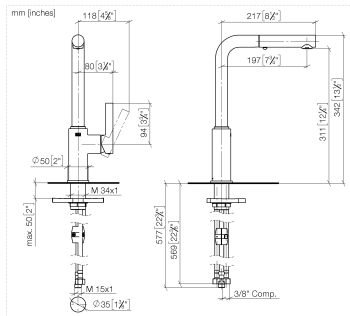

DORNBACHT PIUR Single-lever mixer Pull-out with spray function - Brushed Nickel

33 960 210

- 197mm projection
- pivotable spout 360°
- air-enriched flow and spray flow
- max. flow 5.2 l/min at 3 bar flow pressure
- lead-free
- fabric braided hose 1500 mm

Intrinsic protection against back flow.

	Brushed Nickel	33 960 210-70 0010
	Chrome	33 960 210-00 0010
	Soft Black	33 960 210-69 0010

DORNBRACHT PIUR Single-lever mixer Pull-out with spray function - Brushed Nickel

33 960 210

Flow rate chart

Certificates

IAPMO_N-4976 (2). IAPMO_6397 (2).

DORNBRACHT PIUR Single-lever mixer Pull-out with spray function - Brushed Nickel

33 960 210

Parts for other finishes can be found here: [Chrome](#)

Spare parts list

No.	Item Number	Name	Quantity used	Delivery time
1	90 12 11 181 01-70	shower	1	2
2	90 14 05 081 00 90	seal	1	2
3	90 23 01 051 01 90	flow reducer	1	2
4	90 30 02 101 00 90	hose	1	2
5	90 14 15 060 00 90	gasket kit	1	2
6	90 15 05 060 00 90	cartridge	1	2
7	90 28 30 011 00-70	cover	1	2
8	90 20 21 001 00-70	handle	1	2
9	90 27 21 001 00-70	rosette	1	2
10	90 30 01 200 00 90	shaft	1	2
11	90 23 10 003 00 90	fixing set	1	2
12	04 30 04 103 00 90	hose	2	2
13	90 30 04 110 00 90	hose	1	2