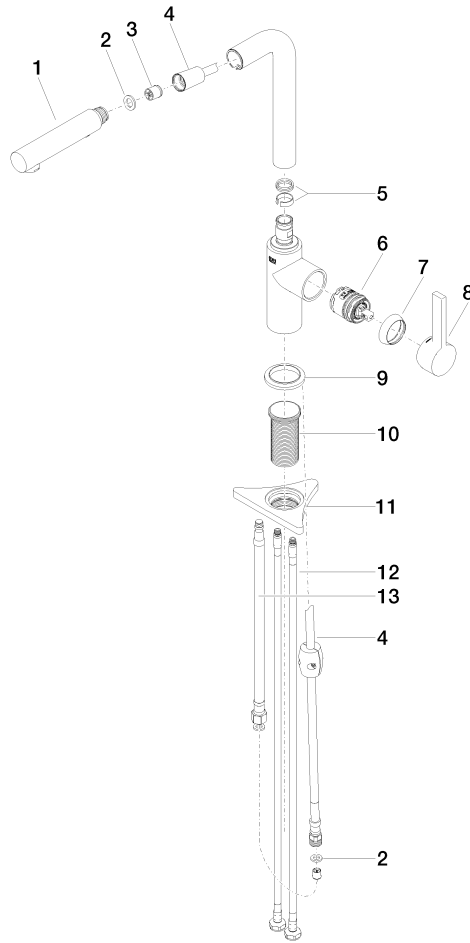

DORNBACHT PIUR Single-lever mixer Pull-out with spray function - Brushed Nickel

33 960 210

- 197mm projection
- pivotable spout 360°
- air-enriched flow and spray flow
- max. flow 5.2 l/min at 3 bar flow pressure
- lead-free
- fabric braided hose 1500 mm

Intrinsic protection against back flow.

	Brushed Nickel	33 960 210-70 0010
	Chrome	33 960 210-00 0010
	Soft Black	33 960 210-69 0010

DORNBRACHT PIUR Single-lever mixer Pull-out with spray function - Brushed Nickel

33 960 210

Flow rate chart

Certificates

IAPMO_N-4976 (2). IAPMO_6397 (2).

DORNBRACHT PIUR Single-lever mixer Pull-out with spray function - Brushed Nickel

33 960 210

Parts for other finishes can be found here: [Chrome](#)

Spare parts list

No.	Item Number	Name	Quantity used	Delivery time
1	90 12 11 181 01-70	shower	1	2
2	90 14 05 081 00 90	seal	1	2
3	90 23 01 051 01 90	flow reducer	1	2
4	90 30 02 101 00 90	hose	1	2
5	90 14 15 060 00 90	gasket kit	1	2
6	90 15 05 060 00 90	cartridge	1	2
7	90 28 30 011 00-70	cover	1	2
8	90 20 21 001 00-70	handle	1	2
9	90 27 21 001 00-70	rosette	1	2
10	90 30 01 200 00 90	shaft	1	2
11	90 23 10 003 00 90	fixing set	1	2
12	04 30 04 103 00 90	hose	2	2
13	90 30 04 110 00 90	hose	1	2